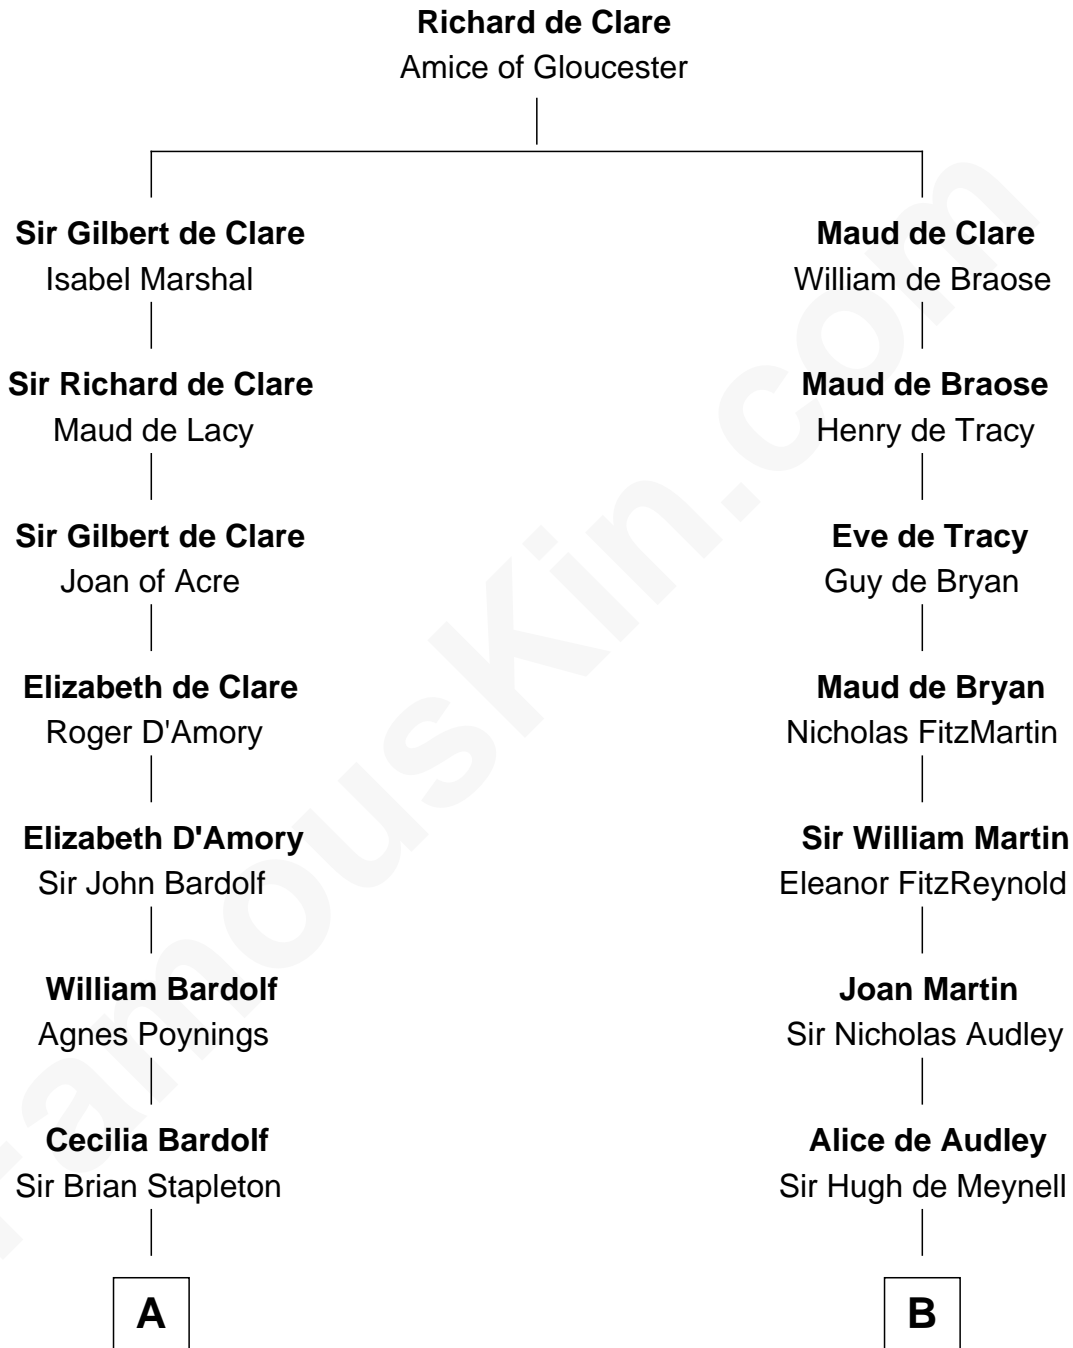

**FamousKin.com**  
**Relationship Chart of**  
**Charles Carnan Ridgely**  
*15th Governor of Maryland*

**19th cousin 2 times removed of**

**Charles Carroll**  
*Signer of the Declaration of Independence*

**C**

**Rachel Howard**  
Col. Charles Ridgely

**Achsah Ridgely**  
Charles R. Carnan

**Charles Carnan Ridgely**  
*15th Governor of Maryland*

**D**

**Jane Lowe**  
Col. Henry Sewall

**Nicholas Sewall**  
Susanna Burgess