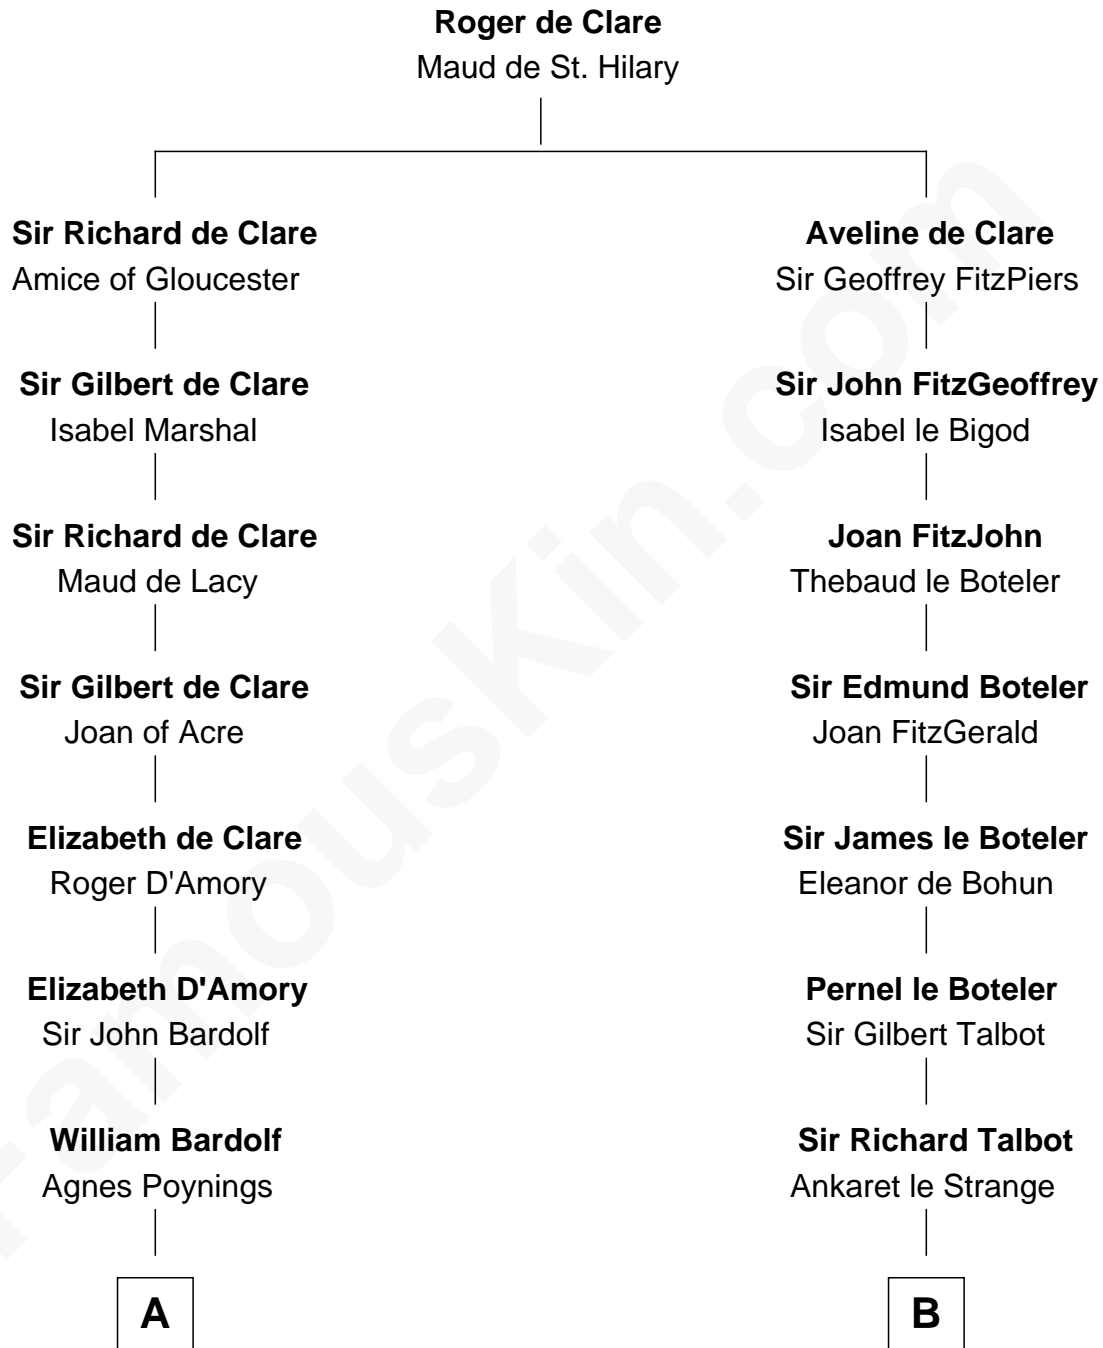

FamousKin.com
Relationship Chart of
Charles Carnan Ridgely
15th Governor of Maryland

19th cousin 1 time removed of

Charles Carroll
Signer of the Declaration of Independence

C

John Howard

Mary Warfield

Rachel Howard

Col. Charles Ridgely

Achsah Ridgely

Charles R. Carnan

Charles Carnan Ridgely

15th Governor of Maryland

D

Jane Sewall

Clement Brooke