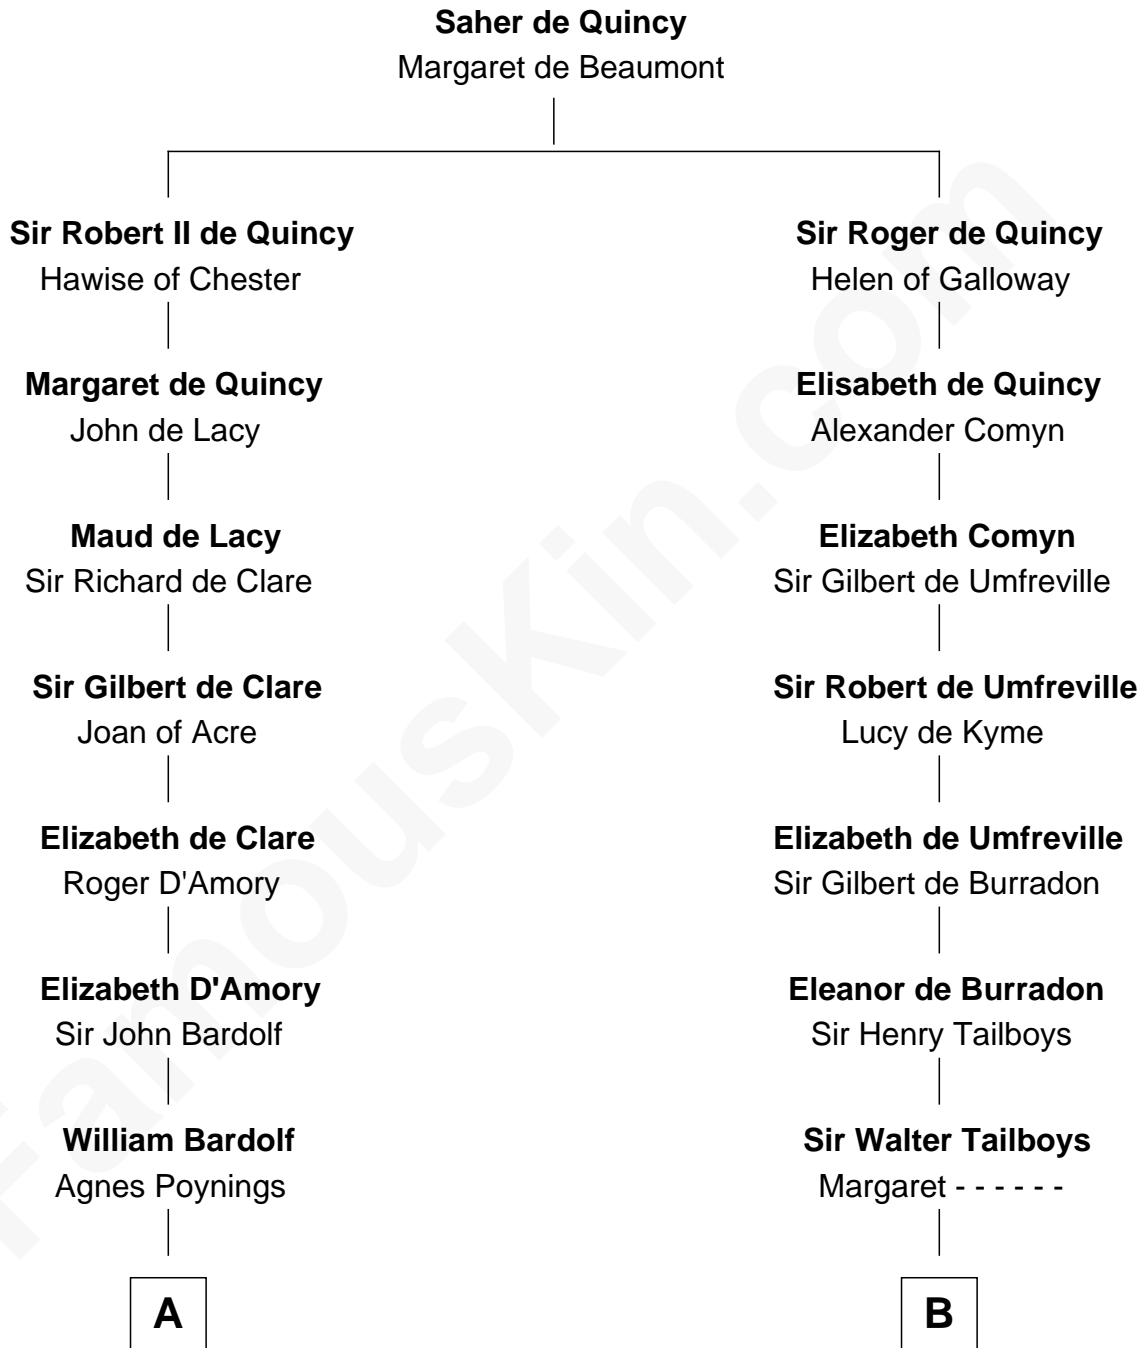

FamousKin.com
Relationship Chart of
Charles Carnan Ridgely
15th Governor of Maryland

19th cousin 1 time removed of

Charles Carroll
Signer of the Declaration of Independence

C

John Howard

Mary Warfield

Rachel Howard

Col. Charles Ridgely

Achsah Ridgely

Charles R. Carnan

Charles Carnan Ridgely

15th Governor of Maryland

D

Jane Sewall

Clement Brooke