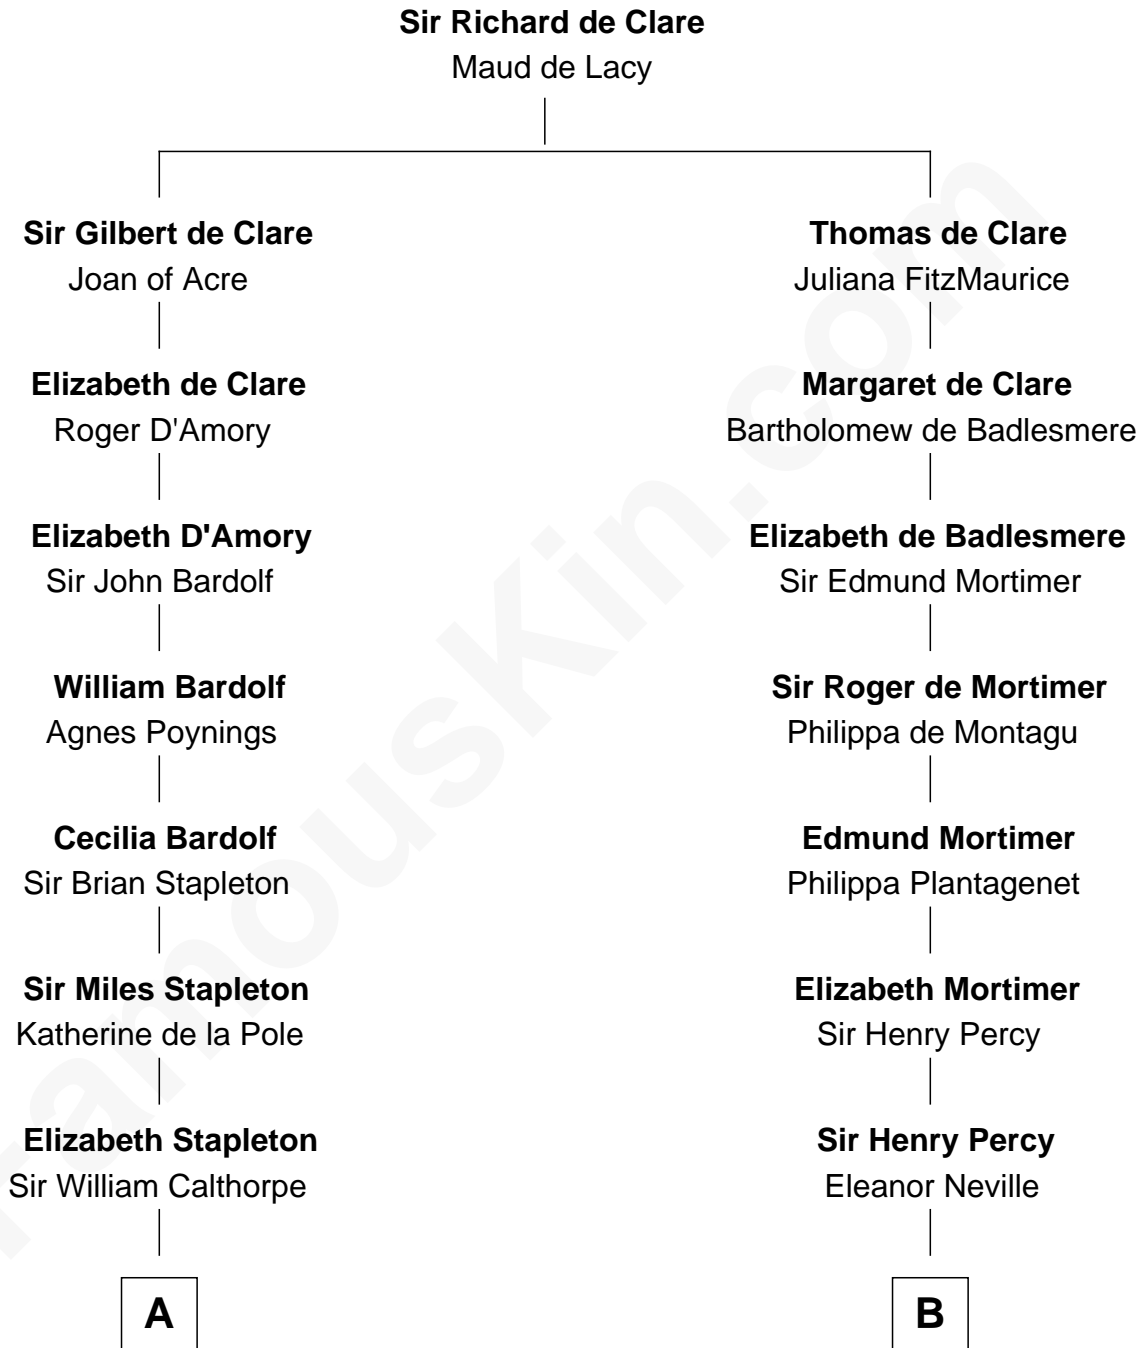

FamousKin.com
Relationship Chart of
Charles Carnan Ridgely
15th Governor of Maryland

17th cousin 1 time removed of
John Carroll
Founder of Georgetown University

C

Eleanor Darnall

Daniel Carroll

John Carroll

Founder, Georgetown University

FamousKin.com