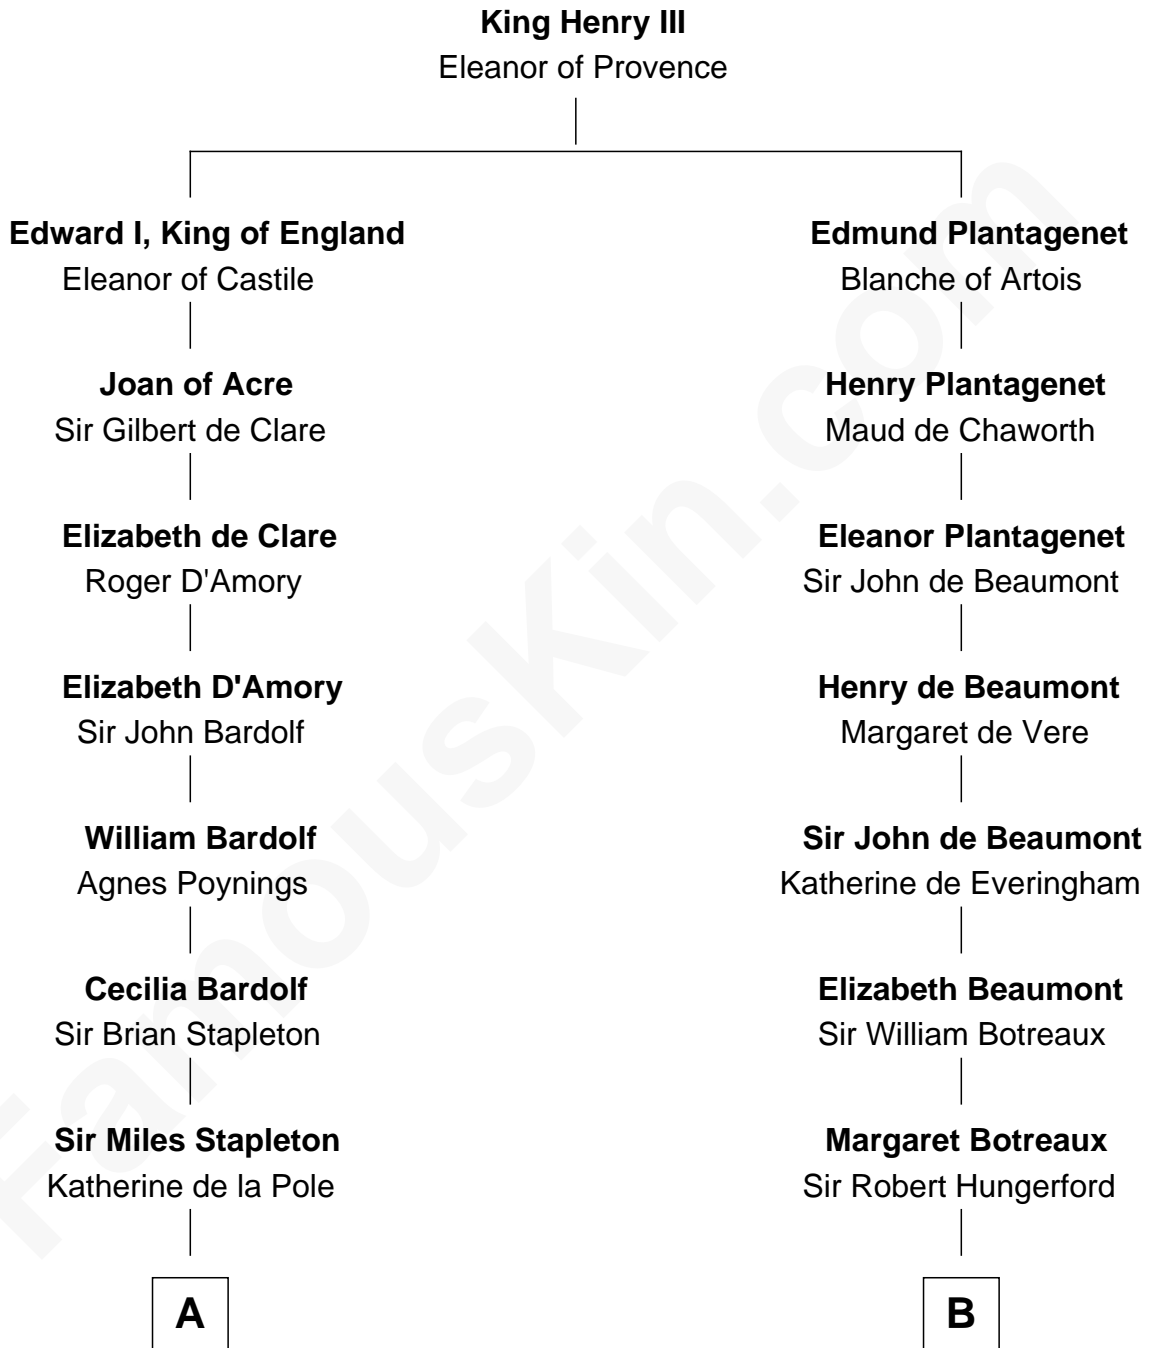

**FamousKin.com**  
**Relationship Chart of**  
**Charles Carnan Ridgely**  
*15th Governor of Maryland*

**18th cousin 2 times removed of**  
**Guillermo Billinghurst**  
*31st President of Peru*

**C**

**Achsah Ridgely**  
Charles R. Carnan

**Charles Carnan Ridgely**  
*15th Governor of Maryland*

**D**

**Rev. William Billinghurst**  
Catharine Bellas

**Robert Billinghurst**  
Maria Francisca Agrelo

**Guillermo Eugenio Billinghurst**  
Belisaria Angulo

**Guillermo Billinghurst**  
*31st President of Peru*