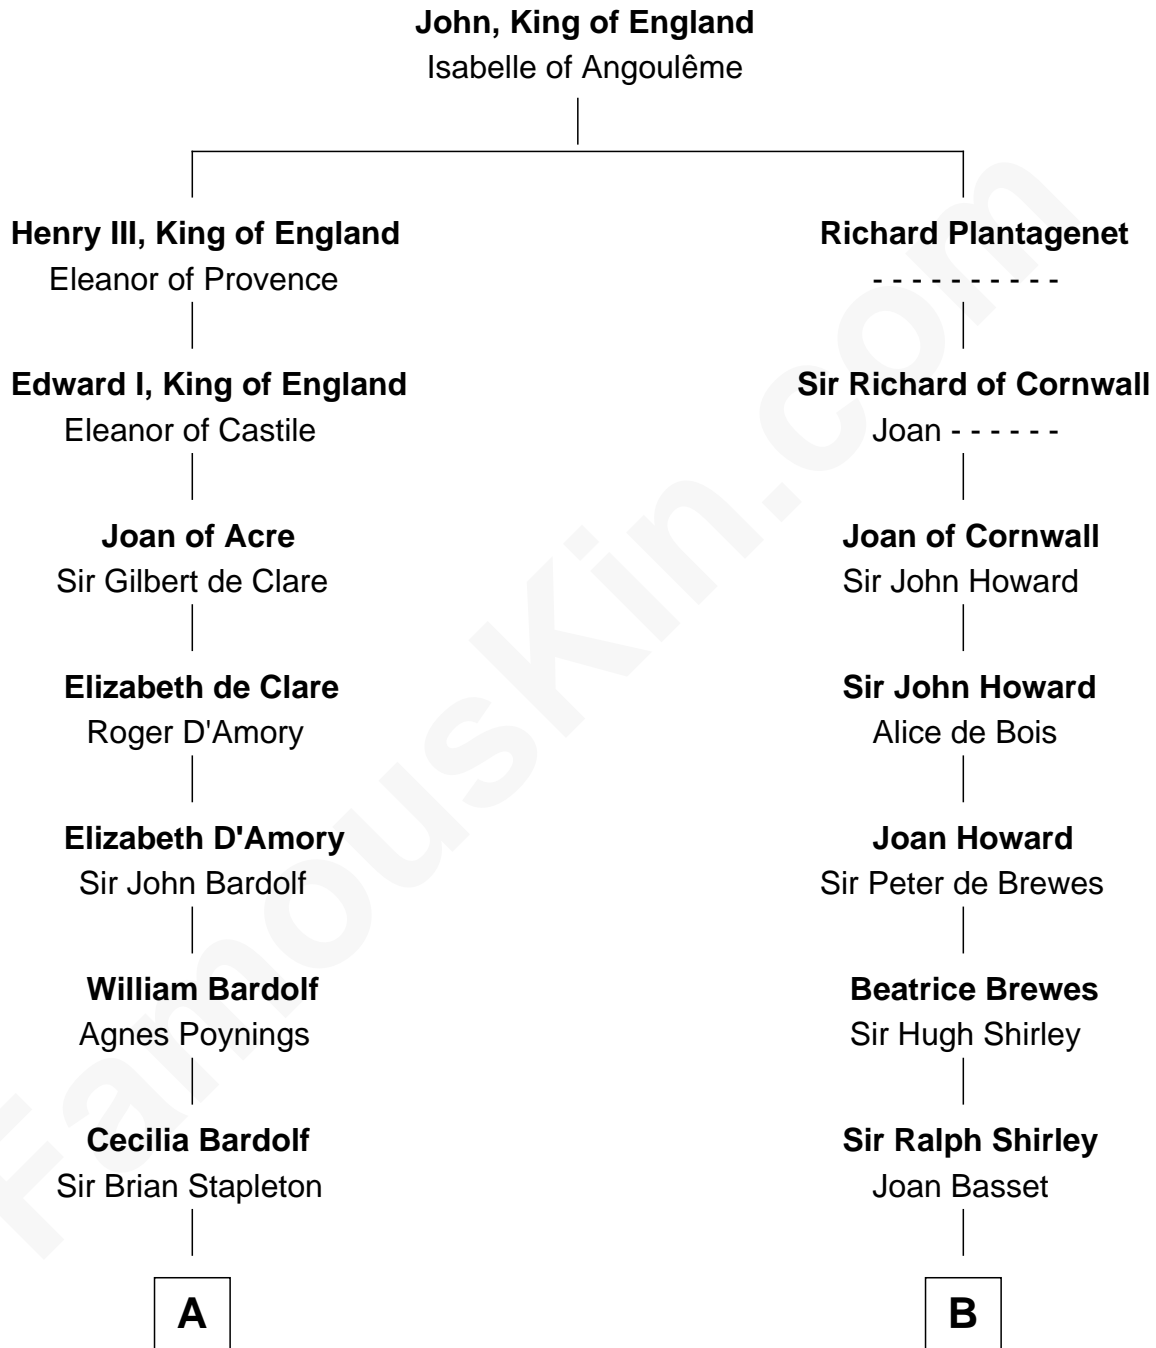

**FamousKin.com**  
**Relationship Chart of**  
**Charles Carnan Ridgely**  
*15th Governor of Maryland*

**19th cousin 1 time removed of**  
**Eugene Foss**  
*45th Governor of Massachusetts*

**C**

**Rachel Howard**  
Col. Charles Ridgely

**Achsah Ridgely**  
Charles R. Carnan

**Charles Carnan Ridgely**  
*15th Governor of Maryland*

**D**

**Susanna Hallett**  
Col. Heman Bangs

**Amanda Bangs**  
Samuel Bartlett Foss

**George Edmund Foss**  
Marcia Cordelia Noble

**Eugene Foss**  
*45th Governor of Massachusetts*

FamousKin.com