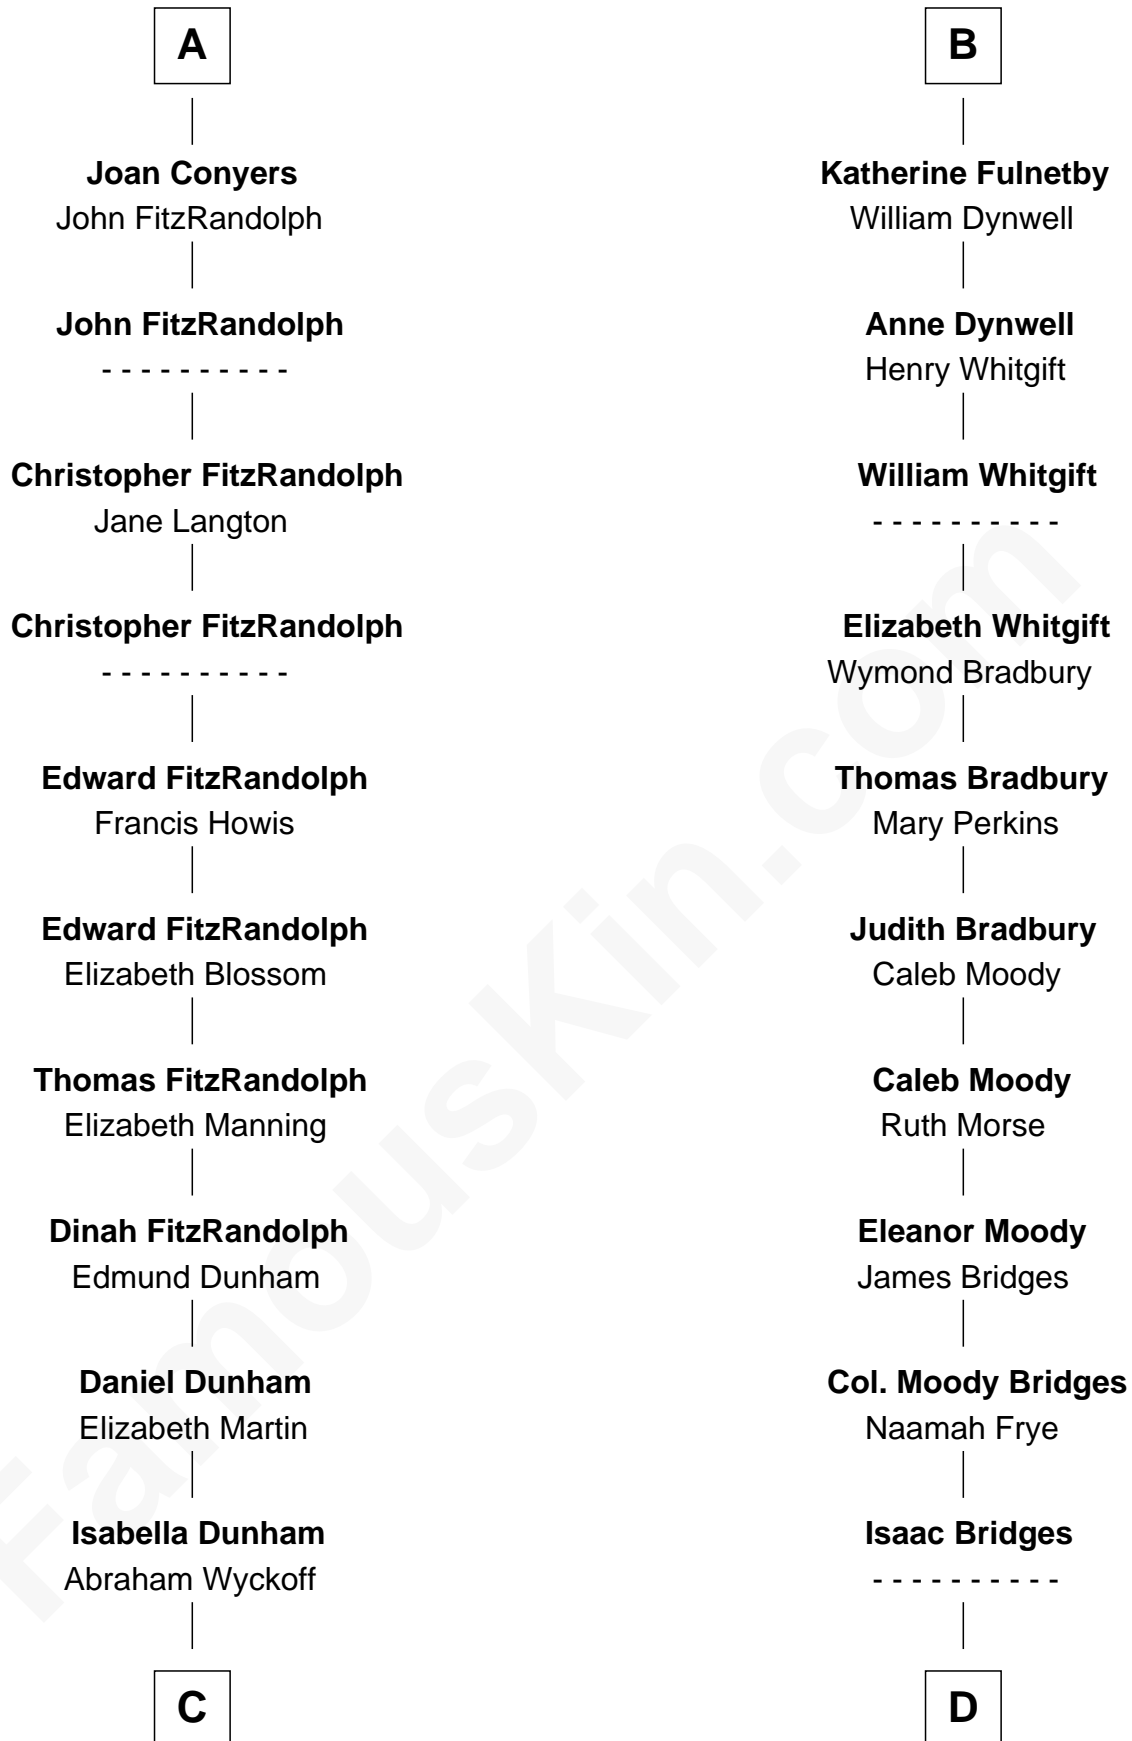

**FamousKin.com**  
**Relationship Chart of**  
**Georgia O'Keeffe**  
*American Artist*

20th cousin 1 time removed of

**Owen Brewster**  
*54th Governor of Maine*

**C**

**Charles Wyckoff**  
Alletta Maria Field

**Isabella Wyckoff**  
George Victor Totto

**Ida Ten Eyck Totto**  
Francis Calyxtus O'Keeffe

**Georgia O'Keeffe**  
*American Artist*

**D**

**Abiezer Bridges**  
Deborah Stover

**Rev. Otis Bridges**  
Margaret Owen

**Owen W. Bridges**  
Lydia A. -----

**Carrie S. Bridges**  
William Edmund Brewster

**Owen Brewster**  
*54th Governor of Maine*