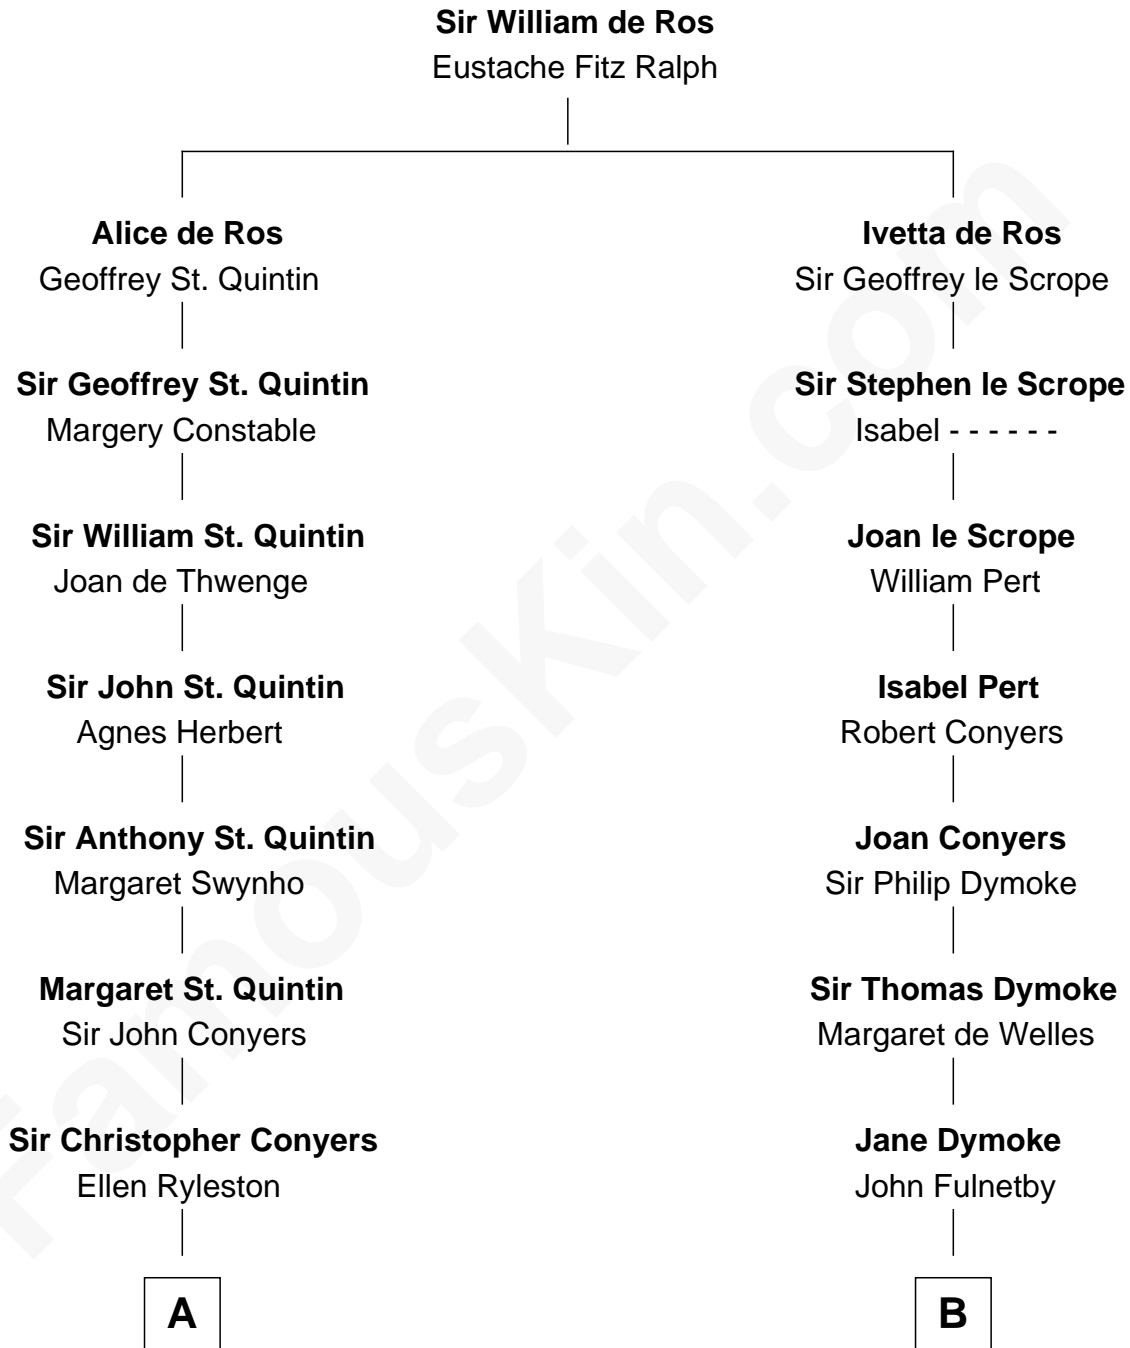

**FamousKin.com**  
**Relationship Chart of**  
**Georgia O'Keeffe**  
*American Artist*

20th cousin 1 time removed of

**Owen Brewster**  
*54th Governor of Maine*

**C**

**Charles Wyckoff**  
Alletta Maria Field

**Isabella Wyckoff**  
George Victor Totto

**Ida Ten Eyck Totto**  
Francis Calyxtus O'Keeffe

**Georgia O'Keeffe**  
*American Artist*

**D**

**Abiezer Bridges**  
Deborah Stover

**Rev. Otis Bridges**  
Margaret Owen

**Owen W. Bridges**  
Lydia A. -----

**Carrie S. Bridges**  
William Edmund Brewster

**Owen Brewster**  
*54th Governor of Maine*