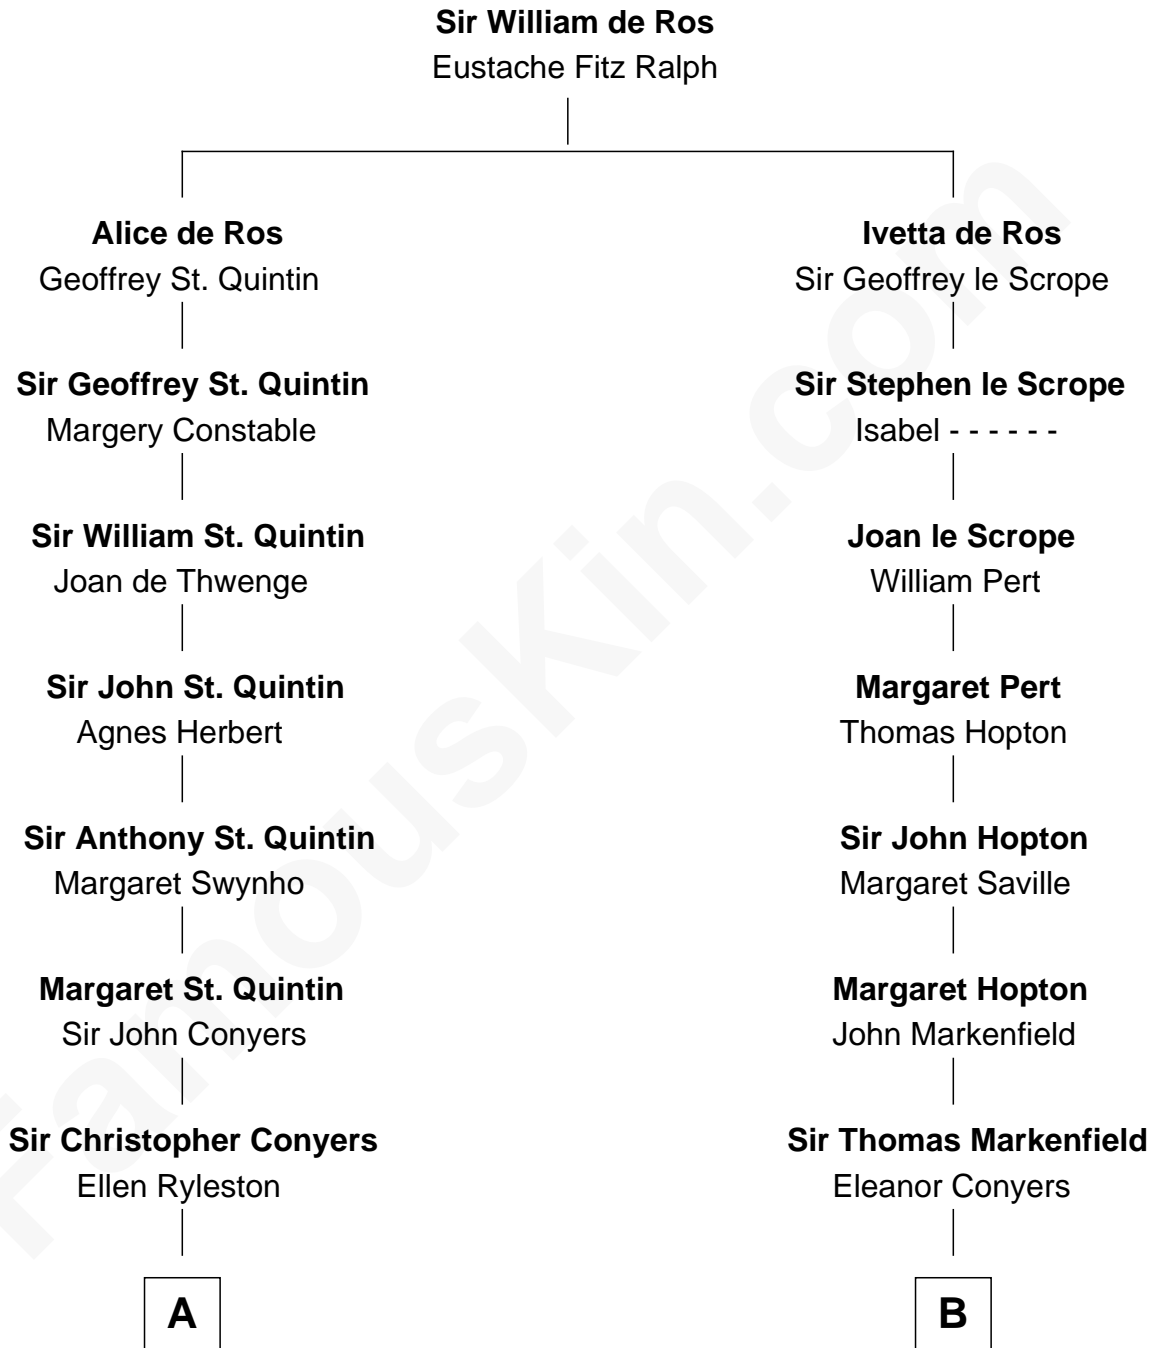

FamousKin.com
Relationship Chart of
Georgia O'Keeffe
American Artist

19th cousin 1 time removed of
Horace Gray
U.S. Supreme Court Justice

C

Charles Wyckoff
Alletta Maria Field

Isabella Wyckoff
George Victor Totto

Ida Ten Eyck Totto
Francis Calyxtus O'Keeffe

Georgia O'Keeffe
American Artist

D

Elizabeth Chipman
William Gray

Horace Gray
Harriet Upham

Horace Gray
U.S. Supreme Court Justice