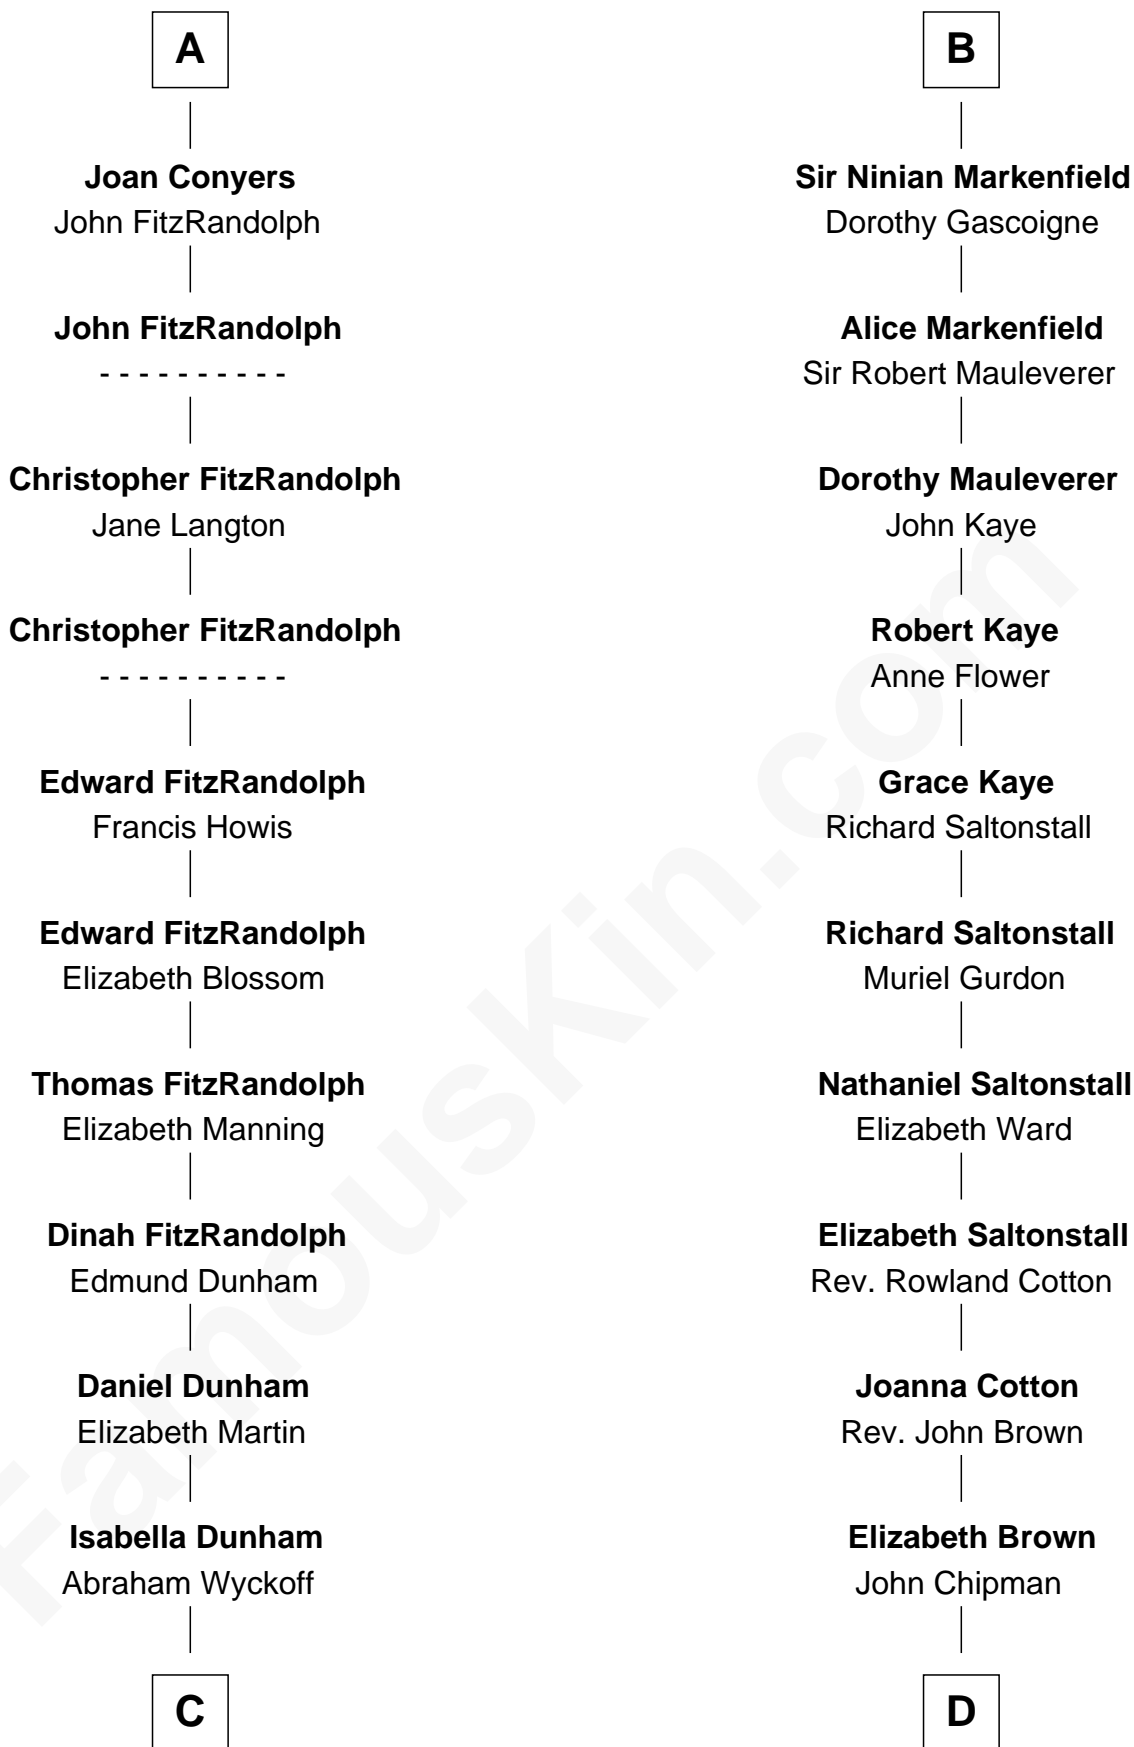

FamousKin.com
Relationship Chart of
Georgia O'Keeffe
American Artist

19th cousin 1 time removed of
Horace Gray
U.S. Supreme Court Justice

C

Charles Wyckoff
Alletta Maria Field

Isabella Wyckoff
George Victor Totto

Ida Ten Eyck Totto
Francis Calyxtus O'Keeffe

Georgia O'Keeffe
American Artist

D

Elizabeth Chipman
William Gray

Horace Gray
Harriet Upham

Horace Gray
U.S. Supreme Court Justice