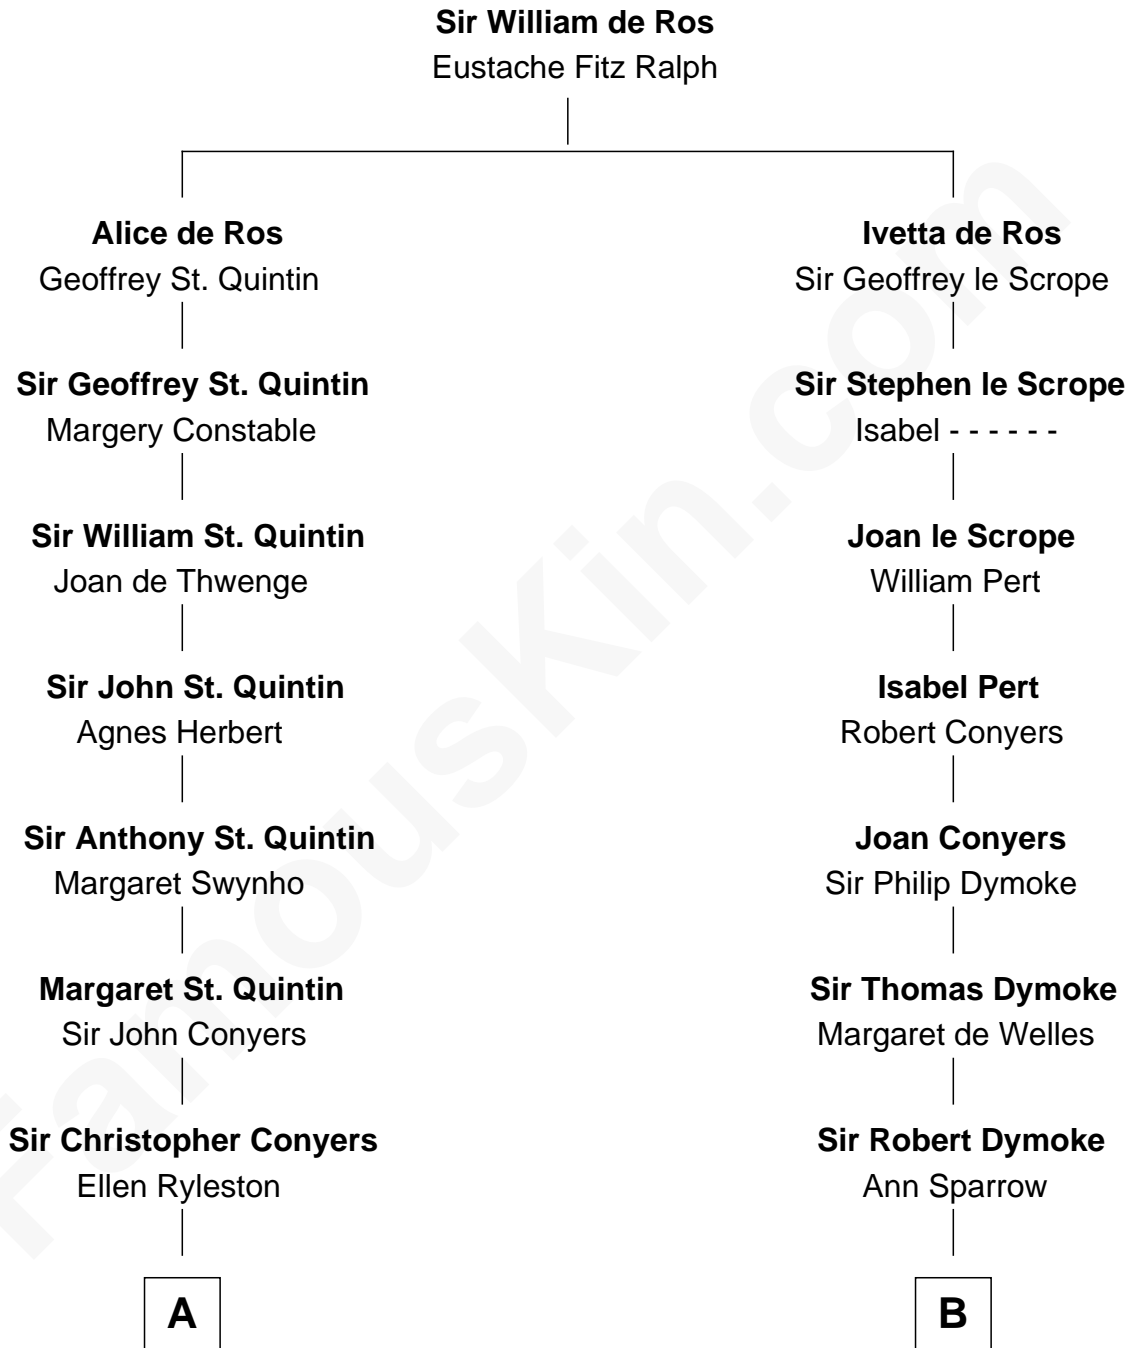

**FamousKin.com**  
**Relationship Chart of**  
**Georgia O'Keeffe**  
*American Artist*

19th cousin 1 time removed of  
**General George S. Patton**  
*U.S. Army - World War II*

**C**

**Charles Wyckoff**  
Alletta Maria Field

**Isabella Wyckoff**  
George Victor Totto

**Ida Ten Eyck Totto**  
Francis Calyxtus O'Keeffe

**Georgia O'Keeffe**  
*American Artist*

**D**

**Susan Thornton Glassell**  
George Smith Patton

**George Smith Patton**  
Ruth Wilson