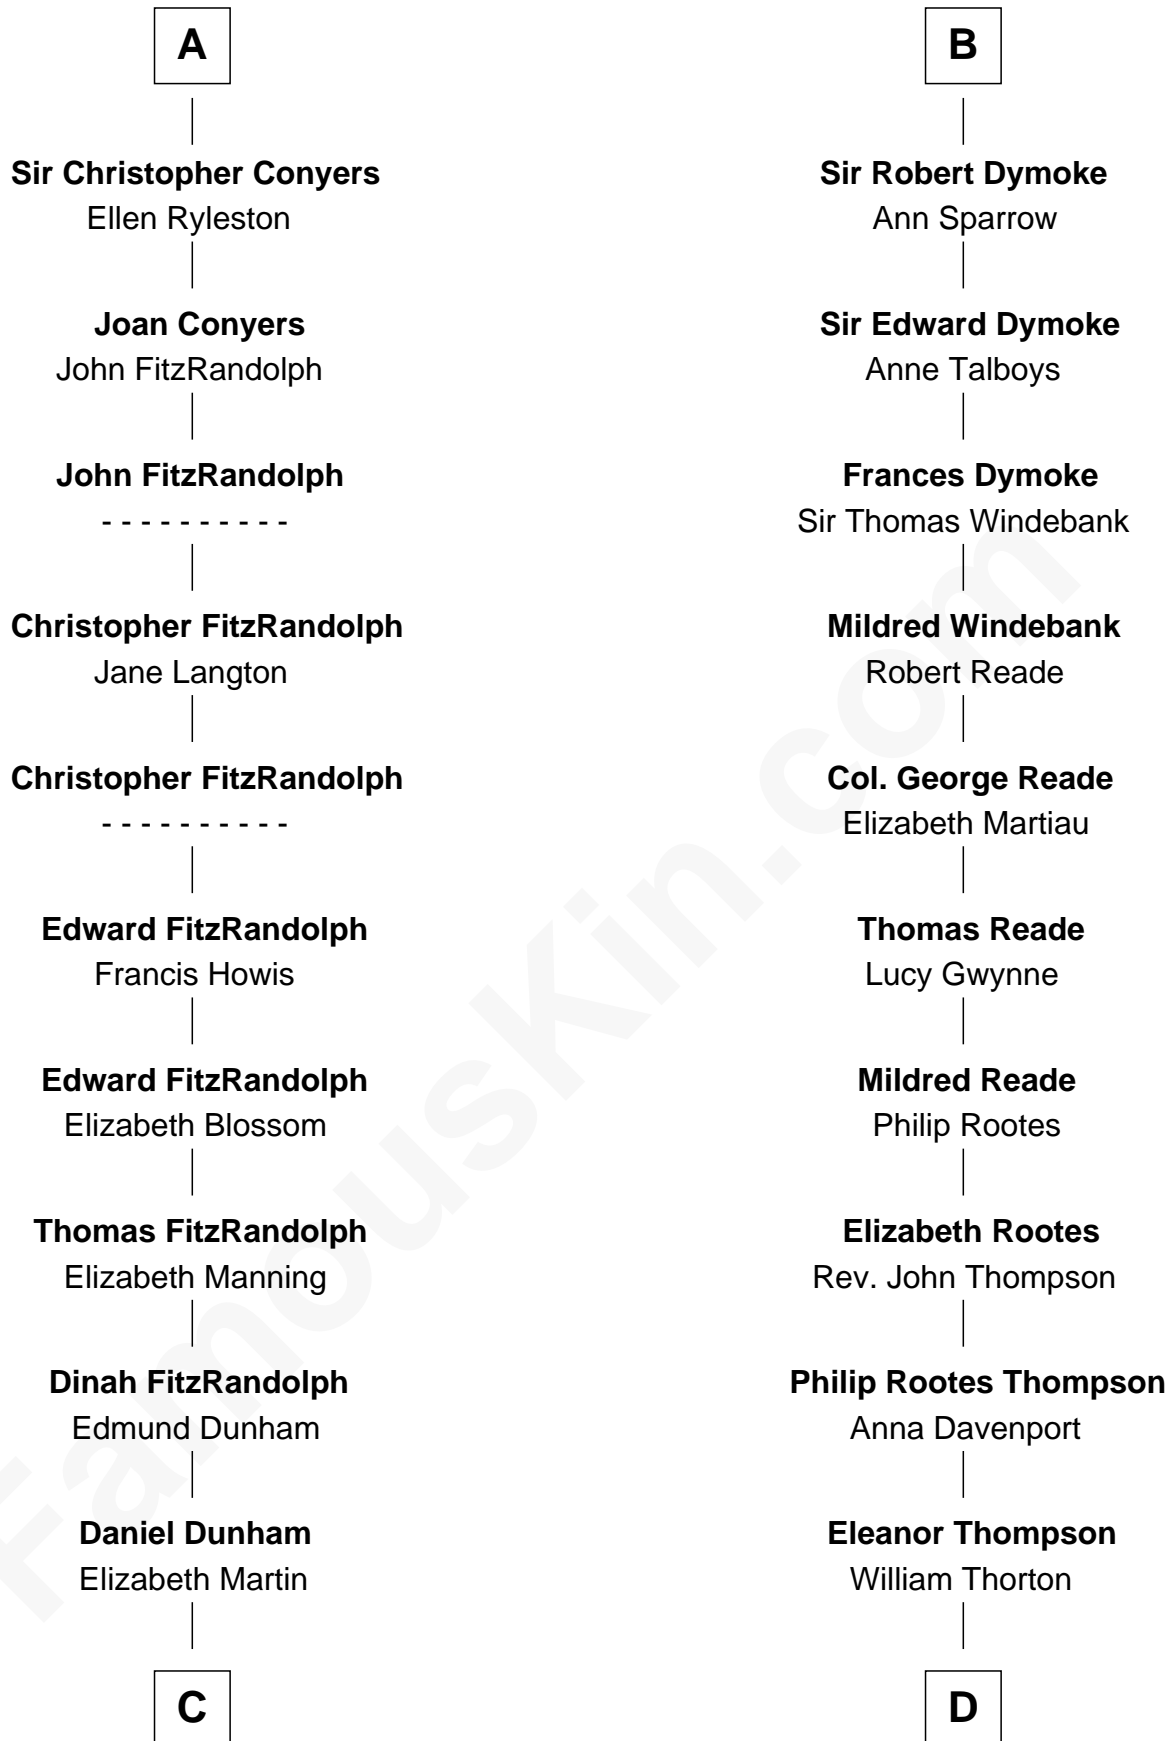

FamousKin.com
Relationship Chart of
Georgia O'Keeffe
American Artist

20th cousin 1 time removed of
General George S. Patton
U.S. Army - World War II

C

Isabella Dunham

Abraham Wyckoff

Charles Wyckoff

Alletta Maria Field

Isabella Wyckoff

George Victor Totto

Ida Ten Eyck Totto

Francis Calyxtus O'Keeffe

Georgia O'Keeffe

American Artist

D

Susanna Thompson Thorton