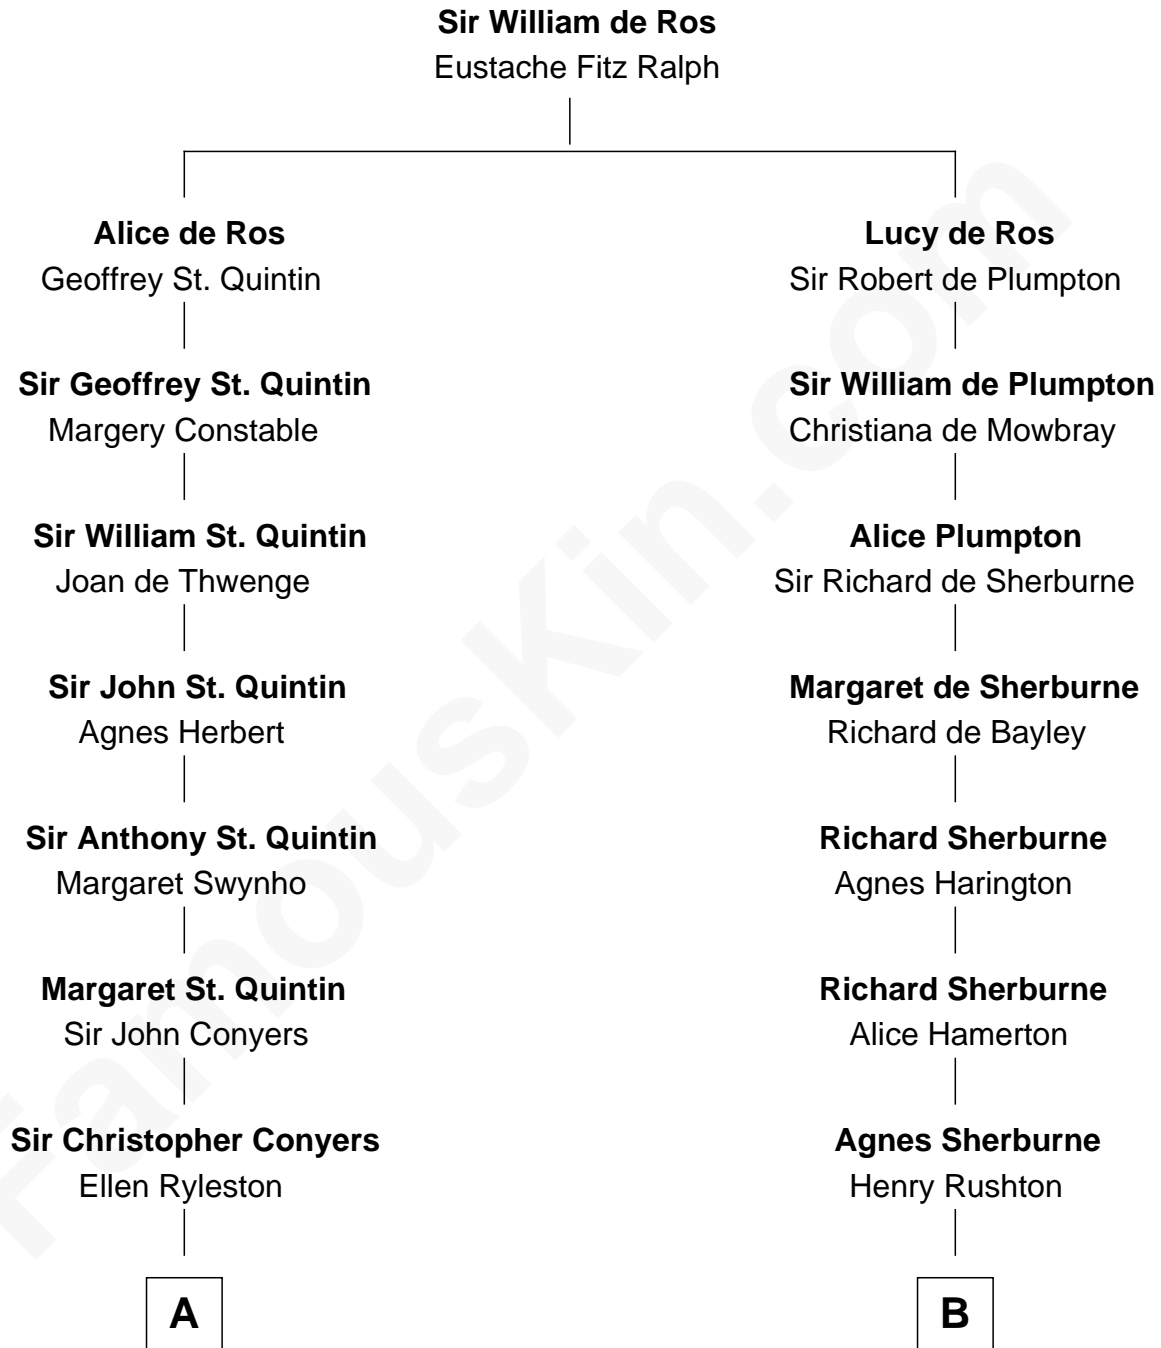

FamousKin.com
Relationship Chart of
Georgia O'Keeffe
American Artist

20th cousin 1 time removed of
Admiral William Halsey
U.S. Navy - World War II

C

Charles Wyckoff
Alletta Maria Field

Isabella Wyckoff
George Victor Totto

Ida Ten Eyck Totto
Francis Calyxtus O'Keeffe

Georgia O'Keeffe
American Artist

D

Sarah Nye Drew
Martin Brewster

Martin Brewster
Betsey Foster Drew Russell

James Drew Brewster
Deborah Grant Smith

Anne Masters Brewster
William Frederick Halsey