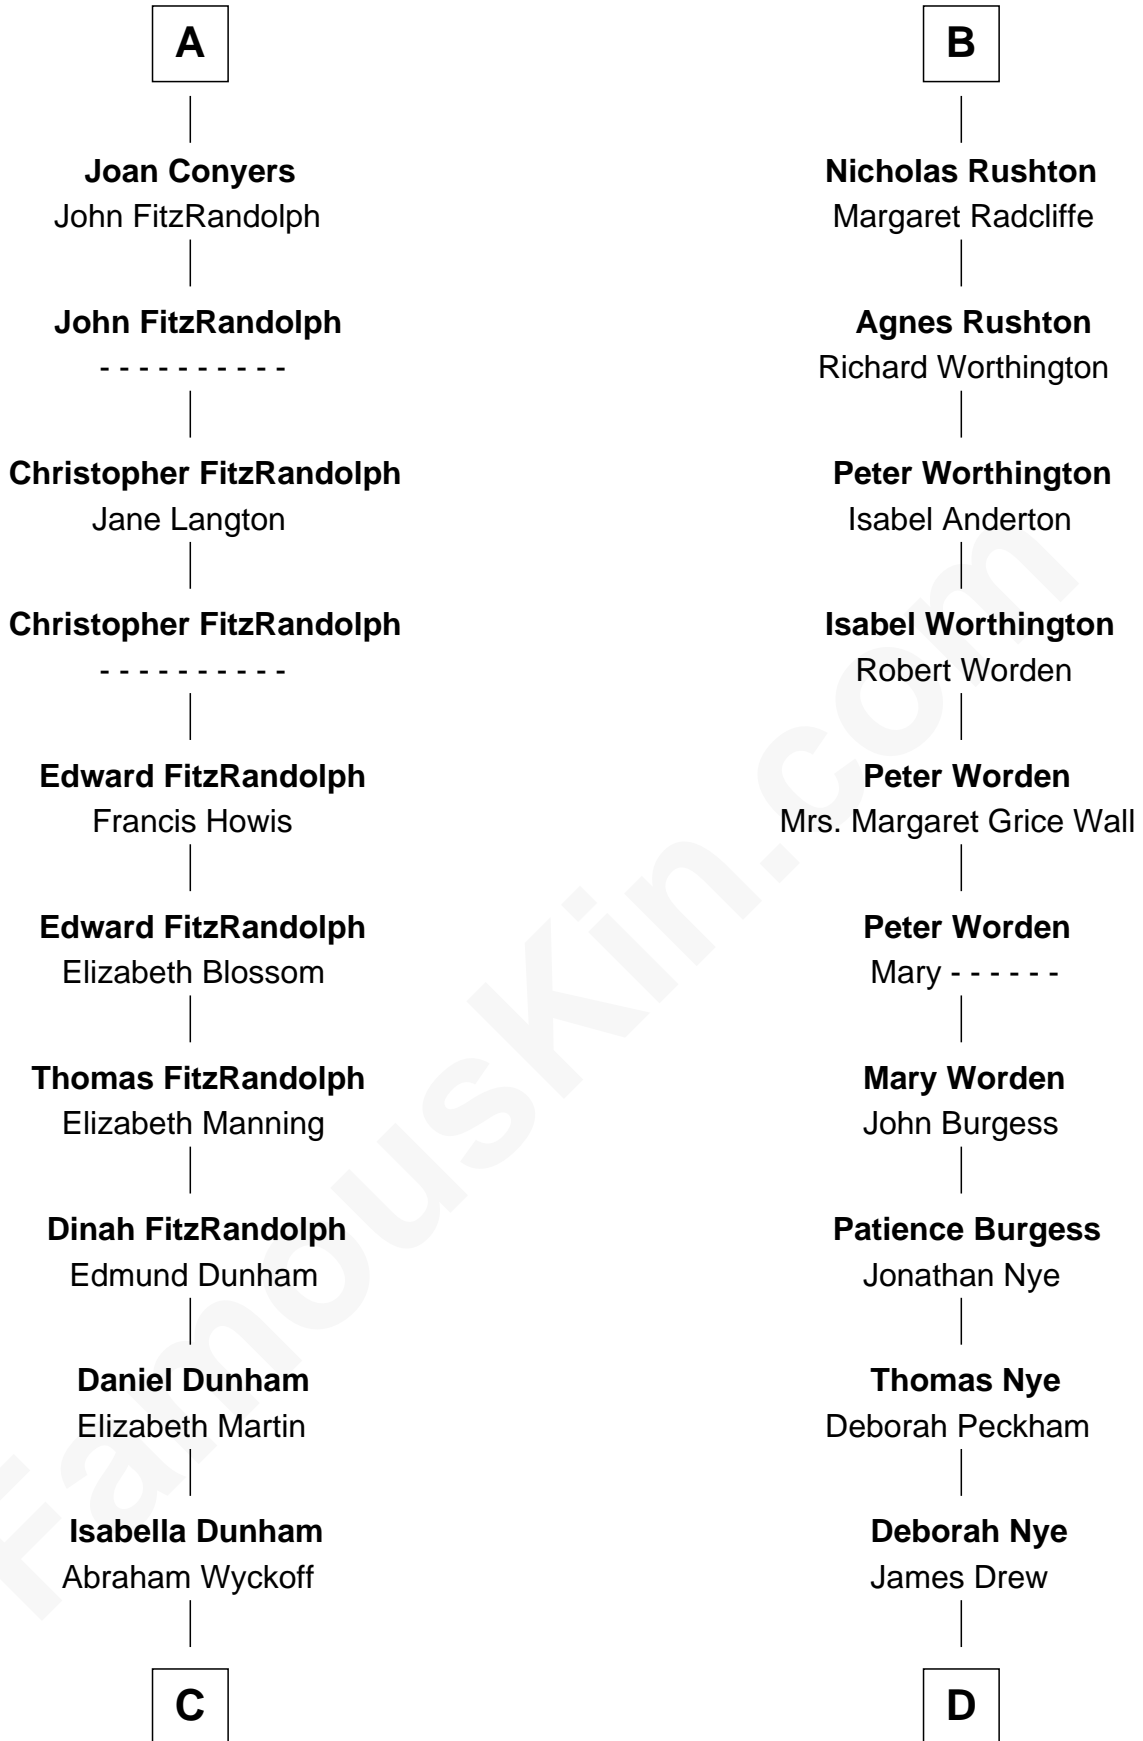

FamousKin.com
Relationship Chart of
Georgia O'Keeffe
American Artist

20th cousin 1 time removed of
Admiral William Halsey
U.S. Navy - World War II

C

Charles Wyckoff
Alletta Maria Field

Isabella Wyckoff
George Victor Totto

Ida Ten Eyck Totto
Francis Calyxtus O'Keeffe

Georgia O'Keeffe
American Artist

D

Sarah Nye Drew
Martin Brewster

Martin Brewster
Betsey Foster Drew Russell

James Drew Brewster
Deborah Grant Smith

Anne Masters Brewster
William Frederick Halsey