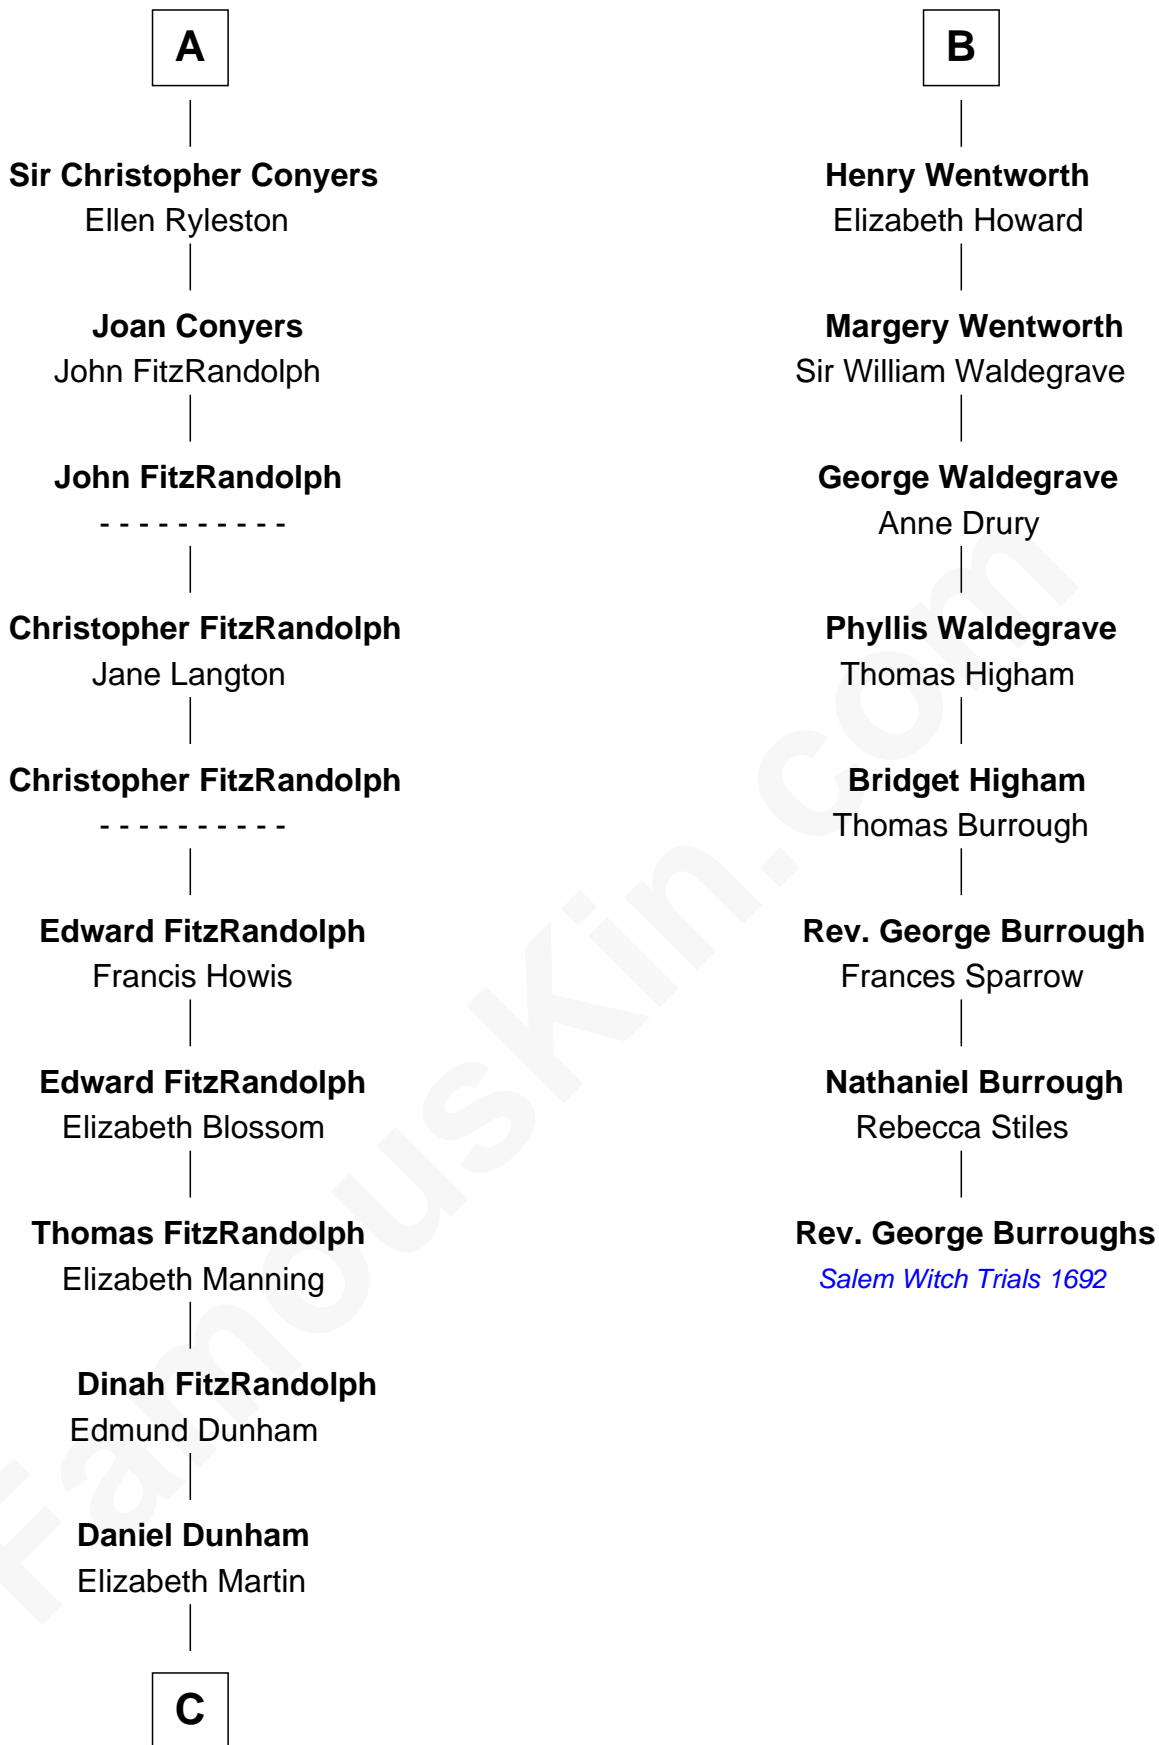

**FamousKin.com**  
**Relationship Chart of**  
**Georgia O'Keeffe**  
*American Artist*

14th cousin 7 times removed of

**Rev. George Burroughs**  
*Executed for Witchcraft, Salem 1692*

**C**

—  
**Isabella Dunham**

Abraham Wyckoff

—  
**Charles Wyckoff**

Alletta Maria Field

—  
**Isabella Wyckoff**

George Victor Totto

—  
**Ida Ten Eyck Totto**

Francis Calyxtus O'Keeffe

—  
**Georgia O'Keeffe**

*American Artist*

FamousKin.com