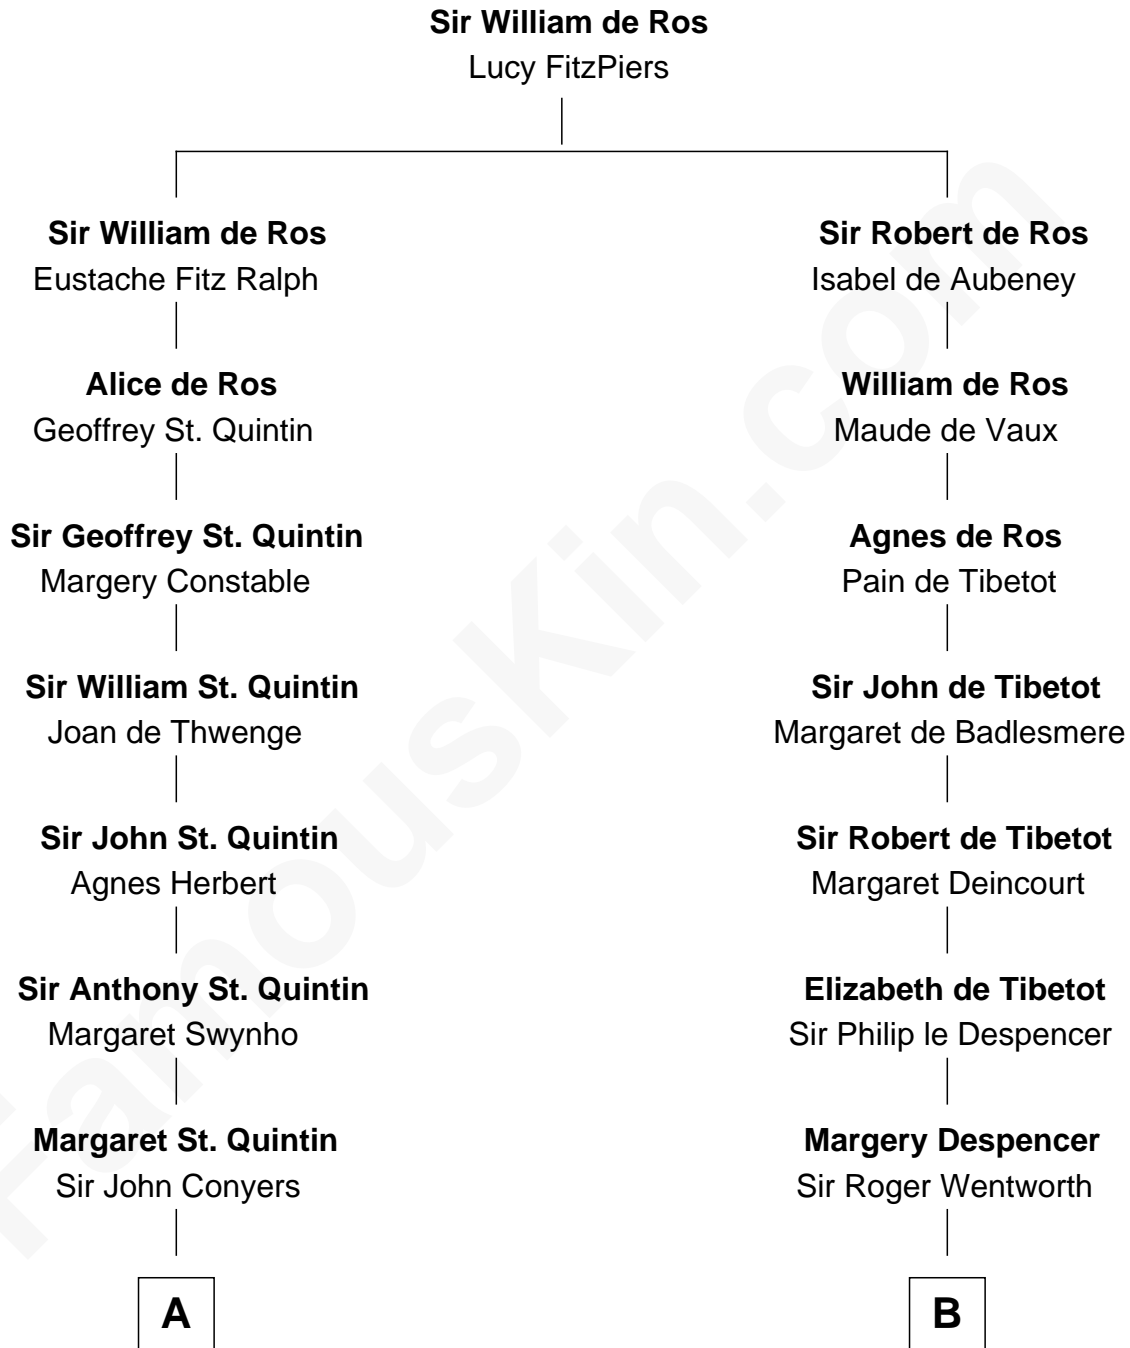

**FamousKin.com**  
**Relationship Chart of**  
**Georgia O'Keeffe**  
*American Artist*

14th cousin 7 times removed of

**Rev. George Burroughs**  
*Executed for Witchcraft, Salem 1692*

**C**

—  
**Isabella Dunham**

Abraham Wyckoff

—  
**Charles Wyckoff**

Alletta Maria Field

—  
**Isabella Wyckoff**

George Victor Totto

—  
**Ida Ten Eyck Totto**

Francis Calyxtus O'Keeffe

—  
**Georgia O'Keeffe**