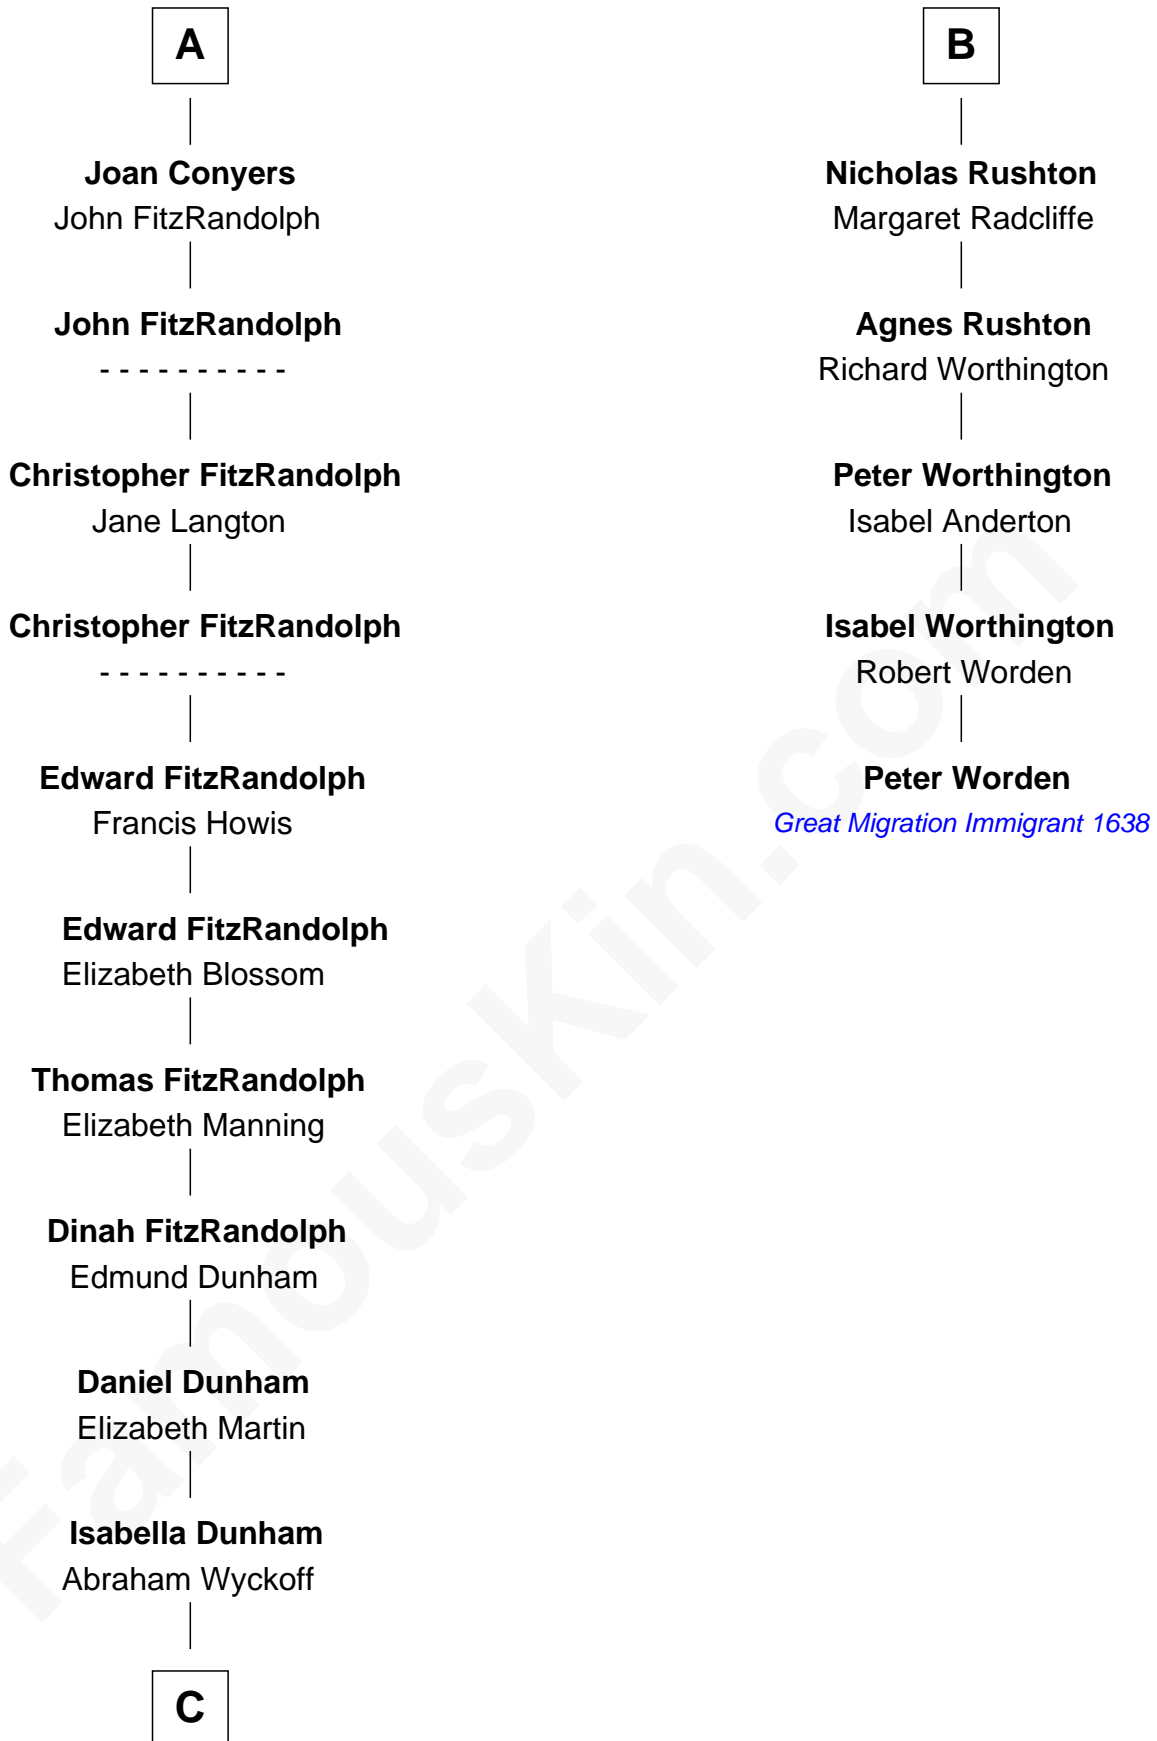

FamousKin.com
Relationship Chart of
Georgia O'Keeffe
American Artist

11th cousin 9 times removed of

Peter Worden
(c1569 - 1638/9) Great Migration Immigrant 1638

C

—
Charles Wyckoff

Alletta Maria Field

—
Isabella Wyckoff

George Victor Totto

—
Ida Ten Eyck Totto

Francis Calyxtus O'Keeffe

—
Georgia O'Keeffe

American Artist

FamousKin.com