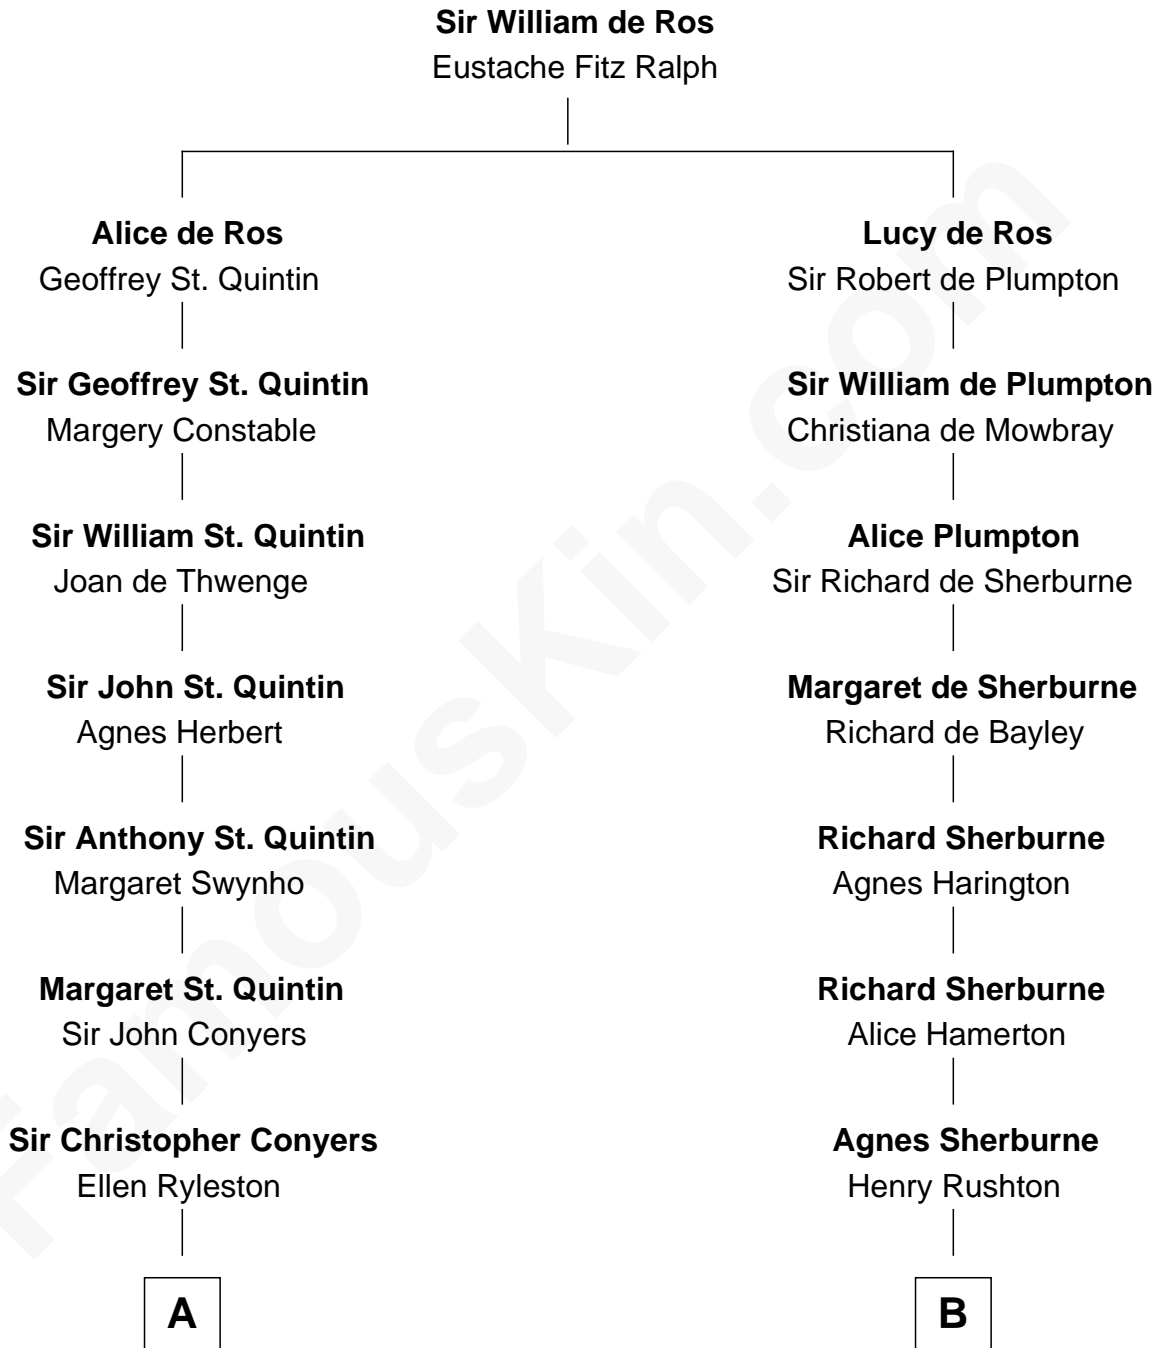

FamousKin.com
Relationship Chart of
Georgia O'Keeffe
American Artist

11th cousin 9 times removed of

Peter Worden
(c1569 - 1638/9) Great Migration Immigrant 1638

C

—
Charles Wyckoff

Alletta Maria Field

—
Isabella Wyckoff

George Victor Totto

—
Ida Ten Eyck Totto

Francis Calyxtus O'Keeffe

—
Georgia O'Keeffe

American Artist

FamousKin.com