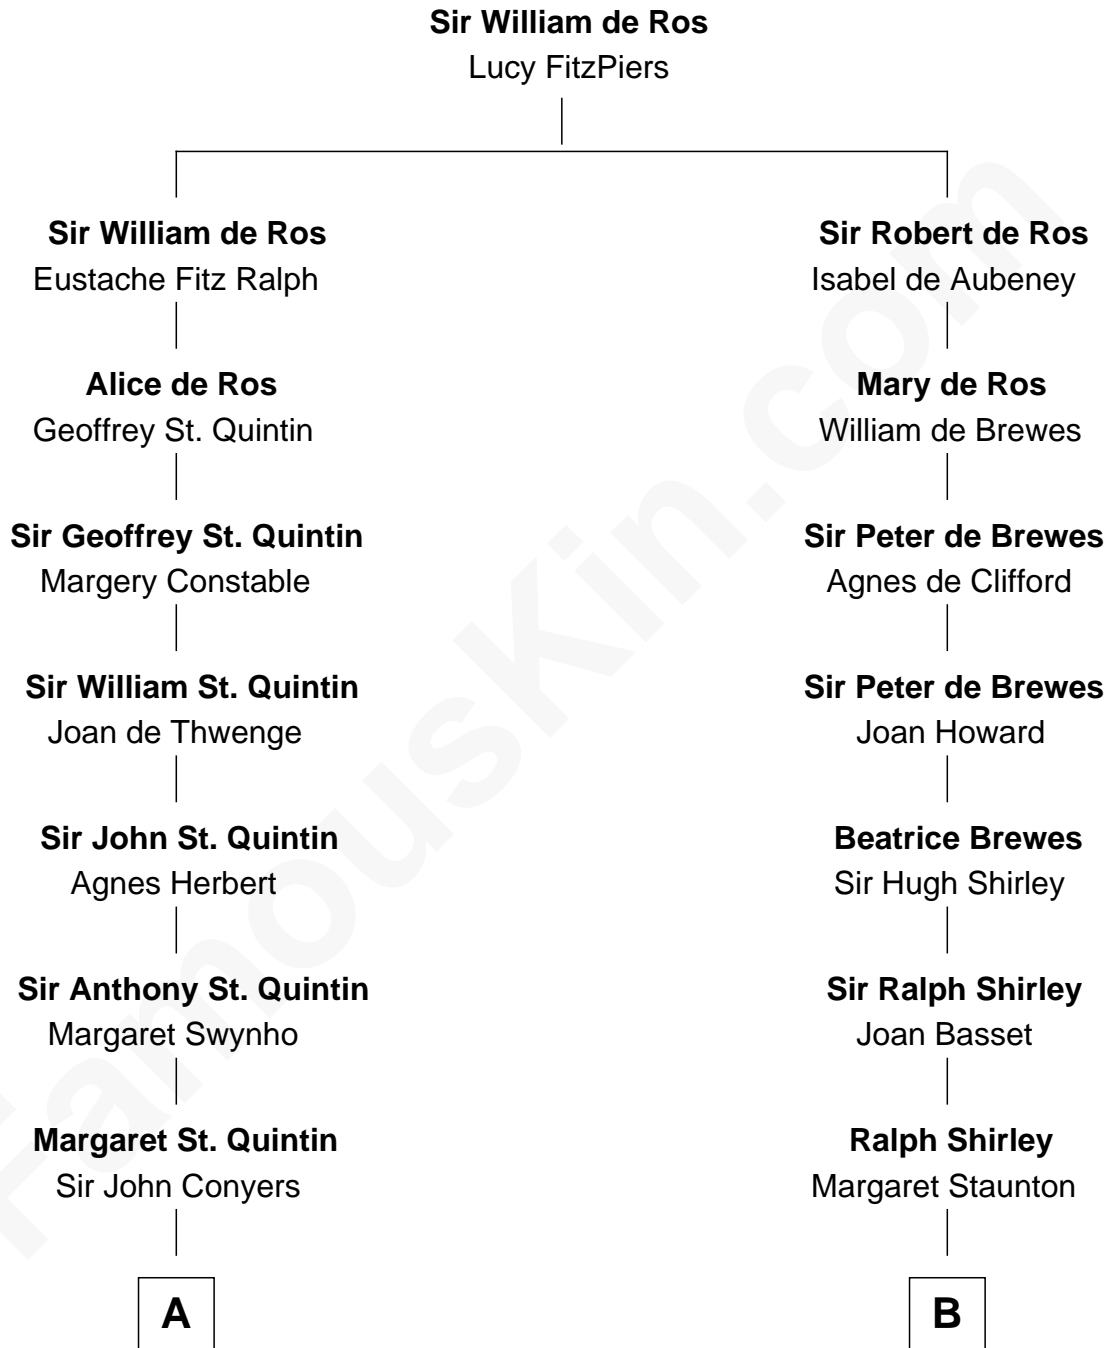

**FamousKin.com**  
**Relationship Chart of**  
**Georgia O'Keeffe**  
*American Artist*

20th cousin 1 time removed of  
**William Henry Moore**  
*Co-Founder, U.S. Steel and Nabisco*

**C**

**Isabella Dunham**

Abraham Wyckoff

**Charles Wyckoff**

Alletta Maria Field

**Isabella Wyckoff**

George Victor Totto

**Ida Ten Eyck Totto**

Francis Calyxtus O'Keeffe

**Georgia O'Keeffe**

*American Artist*

**D**

**George Beckwith**

Rachel Marsh

**George Beckwith**

Mary Bradley

**Rachael Arvilla Beckwith**

Nathaniel Ford Moore