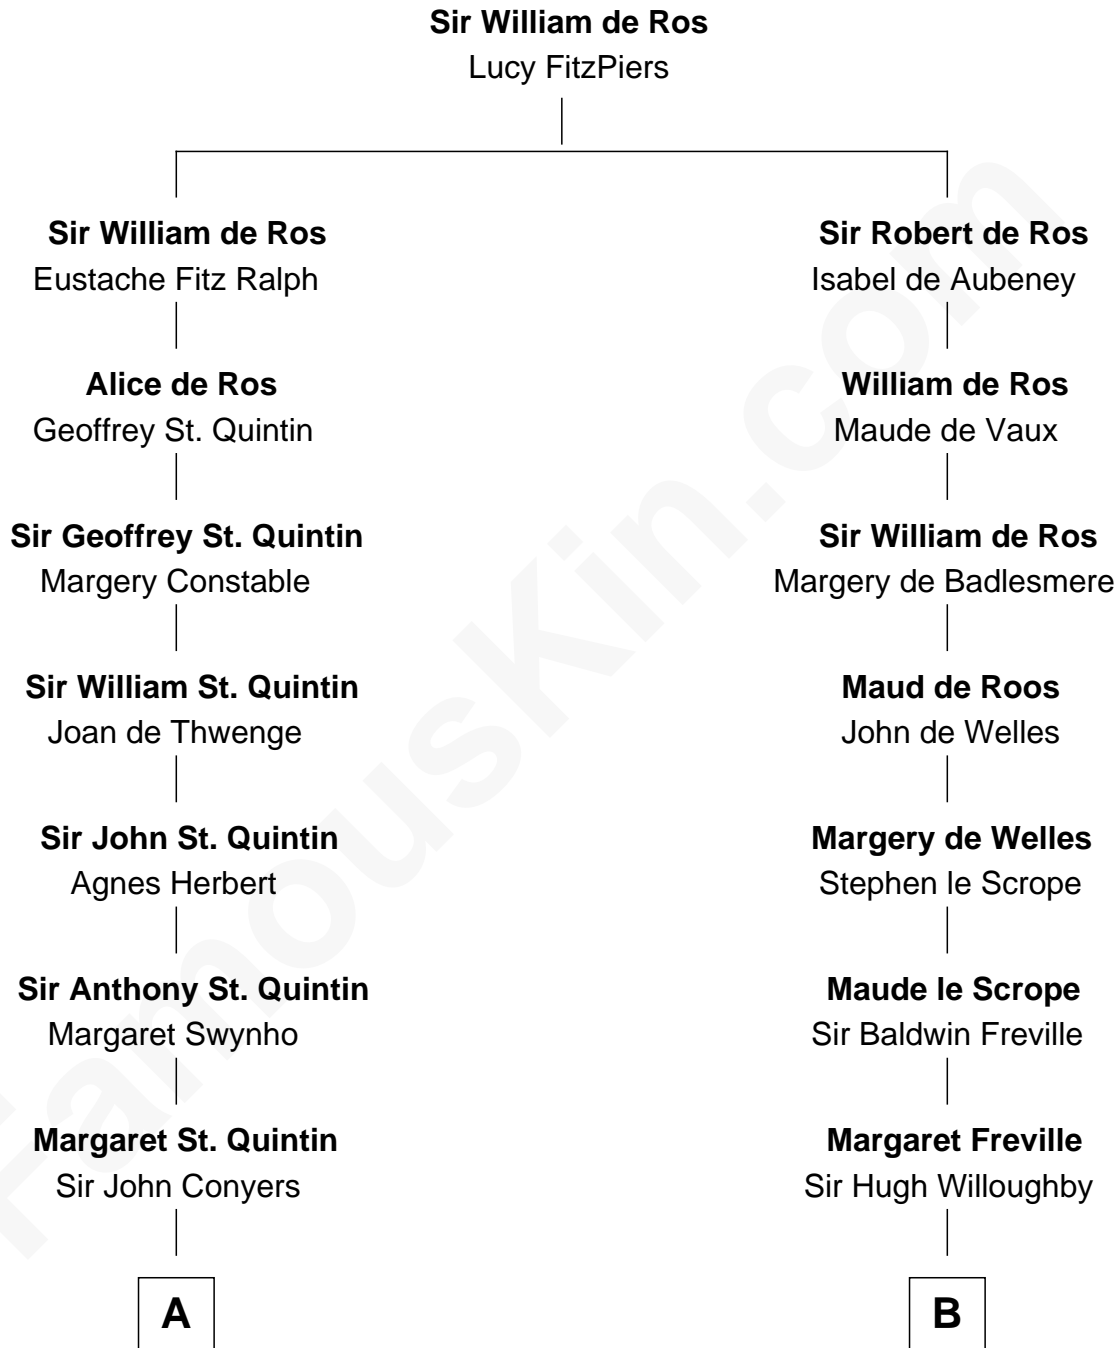

FamousKin.com
Relationship Chart of
Georgia O'Keeffe
American Artist

18th cousin 3 times removed of

John Taylor Gilman
5th Governor of New Hampshire

C

Isabella Dunham

Abraham Wyckoff

Charles Wyckoff

Alletta Maria Field

Isabella Wyckoff

George Victor Totto

Ida Ten Eyck Totto

Francis Calyxtus O'Keeffe

Georgia O'Keeffe

American Artist

D

Ann Taylor