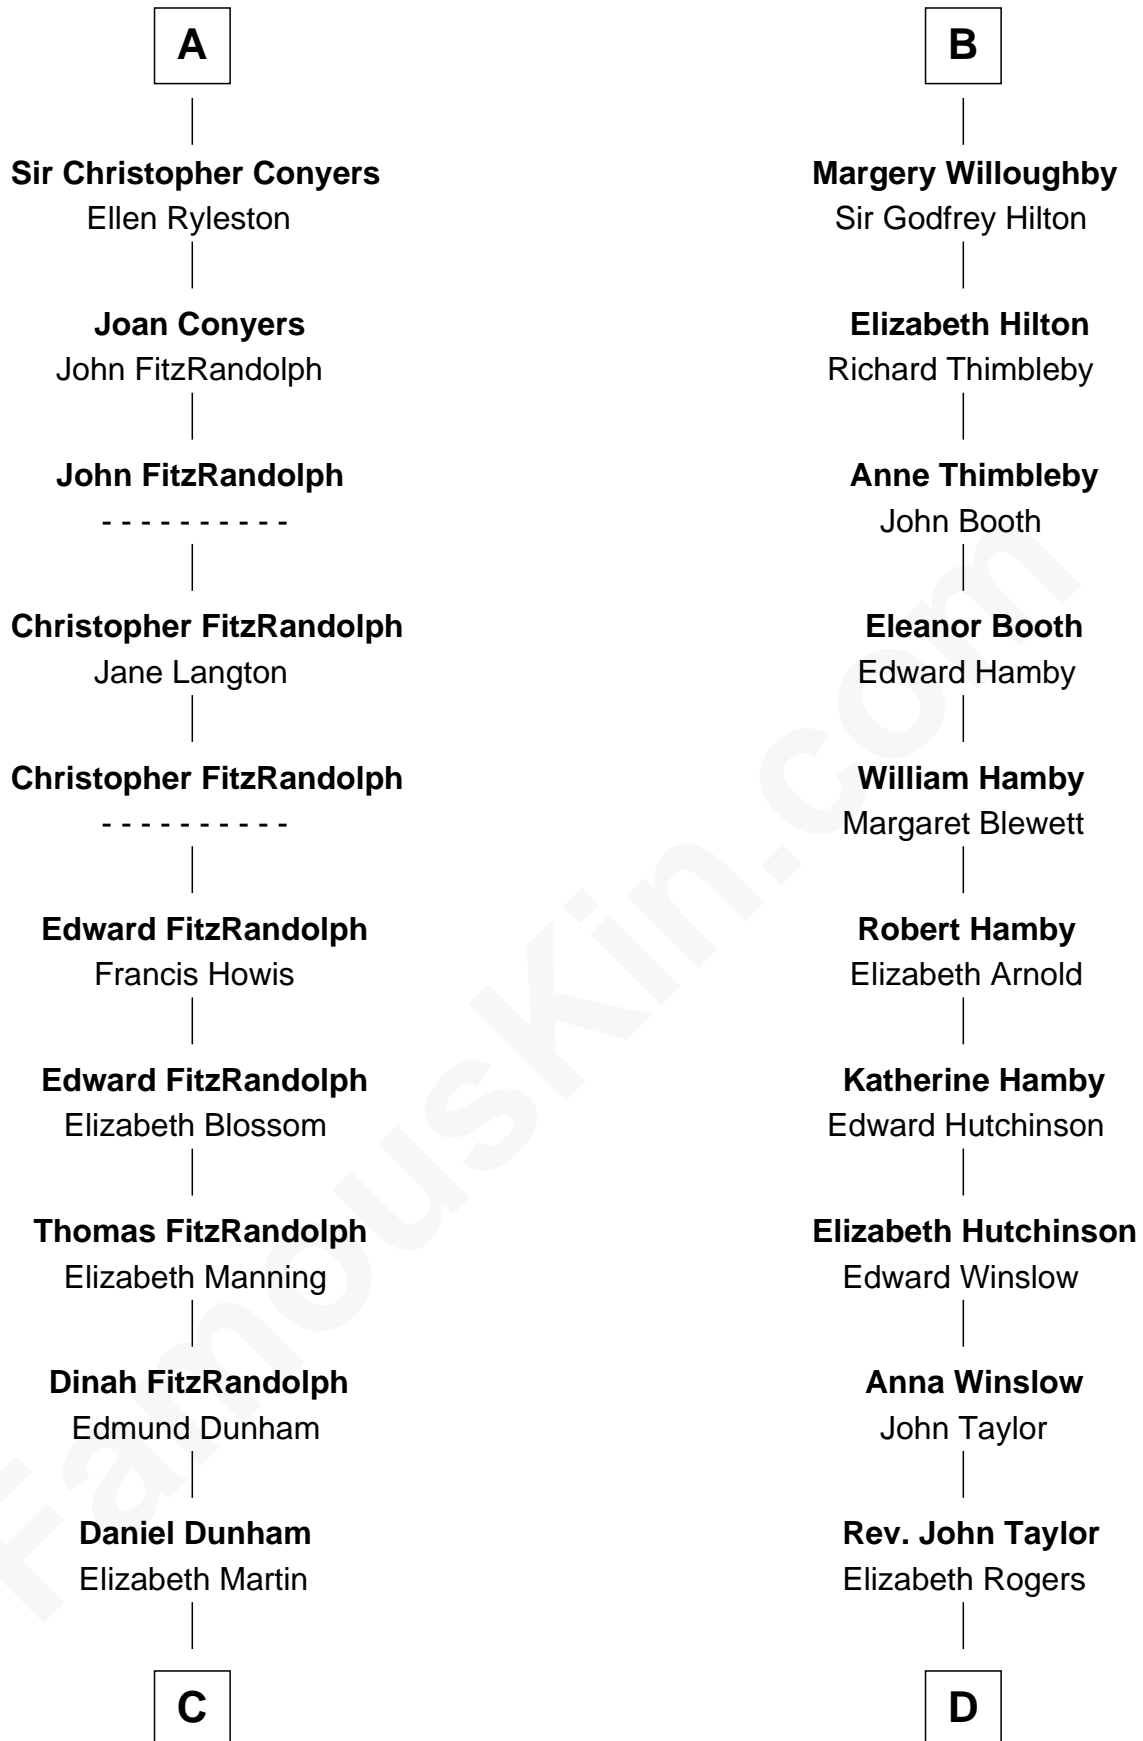

FamousKin.com
Relationship Chart of
Georgia O'Keeffe
American Artist

18th cousin 3 times removed of

John Taylor Gilman
5th Governor of New Hampshire

C

Isabella Dunham

Abraham Wyckoff

Charles Wyckoff

Alletta Maria Field

Isabella Wyckoff

George Victor Totto

Ida Ten Eyck Totto

Francis Calyxtus O'Keeffe

Georgia O'Keeffe

American Artist

D

Ann Taylor

Nicholas Gilman

John Taylor Gilman

5th Governor of New Hampshire

FamousKin.com