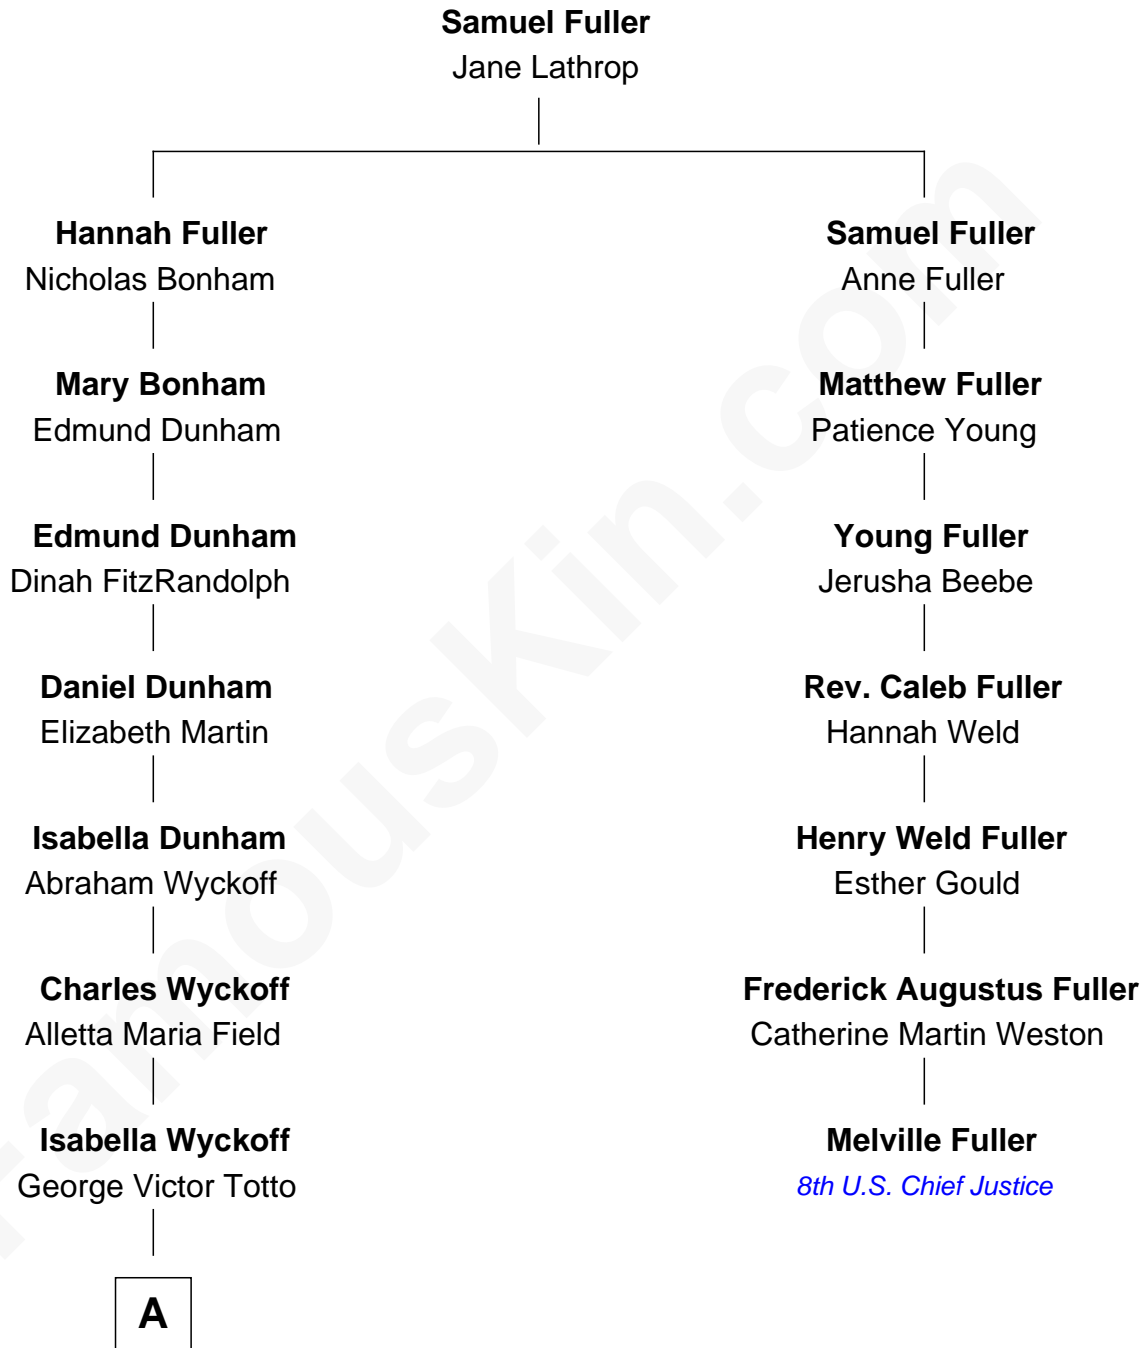

FamousKin.com
Relationship Chart of
Georgia O'Keeffe
American Artist

6th cousin 2 times removed of

Melville Fuller
8th Chief Justice of the U.S. Supreme Court

A

Ida Ten Eyck Totto
Francis Calyxtus O'Keeffe

Georgia O'Keeffe
American Artist

FamousKin.com