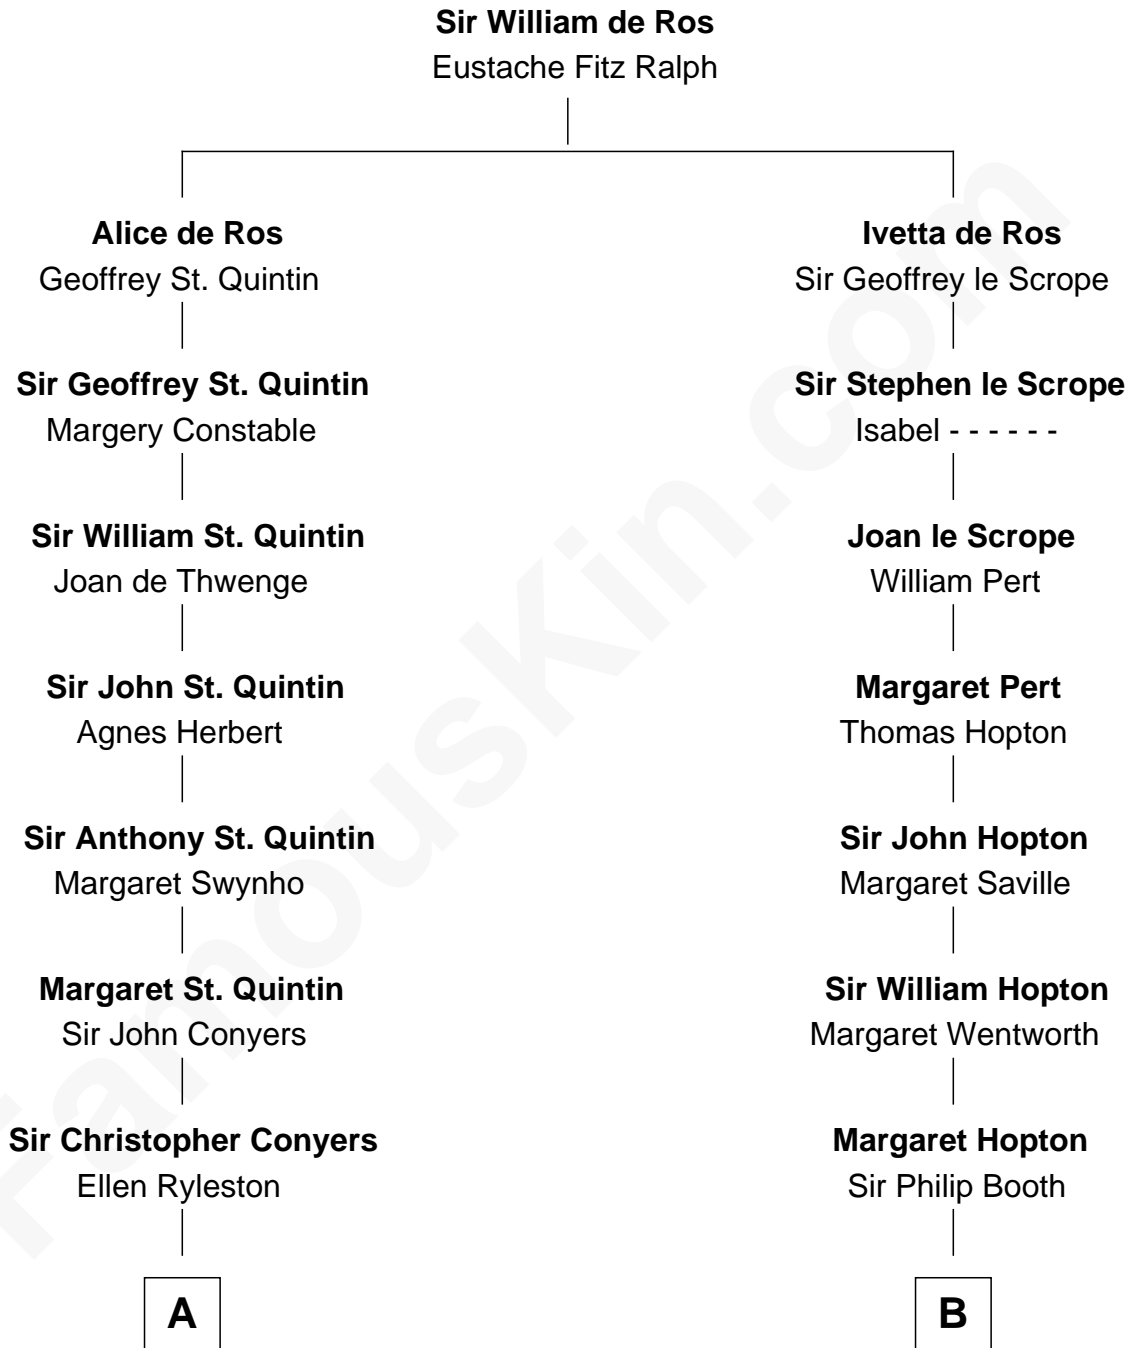

**FamousKin.com**  
**Relationship Chart of**  
**Georgia O'Keeffe**  
*American Artist*

20th cousin 1 time removed of

**Sir Winston Churchill**  
*Prime Minister of the United Kingdom*

**C**

**Charles Wyckoff**  
Alletta Maria Field

**Isabella Wyckoff**  
George Victor Totto

**Ida Ten Eyck Totto**  
Francis Calyxtus O'Keeffe

**Georgia O'Keeffe**  
*American Artist*

**D**

**George Spencer**  
Susan Stewart

**Sir George Spencer-Churchill**  
Jane Stewart