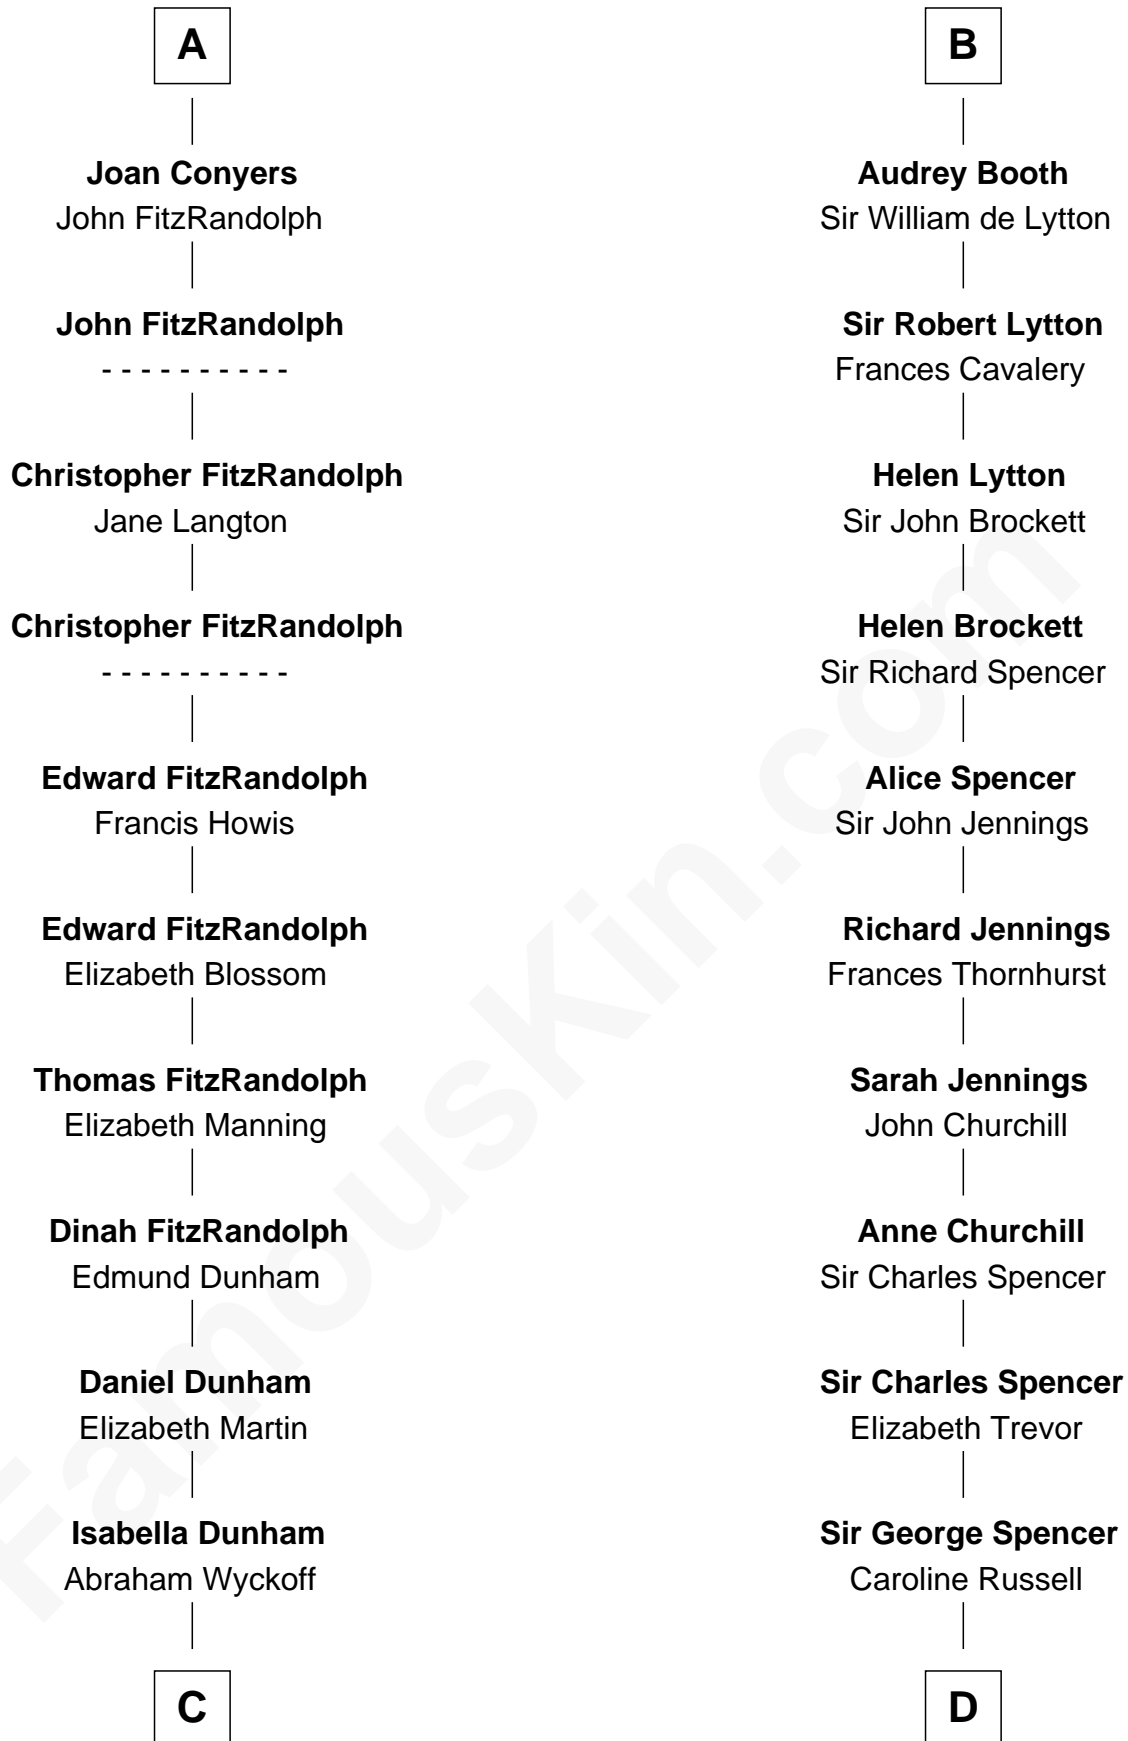

**FamousKin.com**  
**Relationship Chart of**  
**Georgia O'Keeffe**  
*American Artist*

20th cousin 1 time removed of

**Sir Winston Churchill**  
*Prime Minister of the United Kingdom*

**C**

**Charles Wyckoff**  
Alletta Maria Field

**Isabella Wyckoff**  
George Victor Totto

**Ida Ten Eyck Totto**  
Francis Calyxtus O'Keeffe

**Georgia O'Keeffe**  
*American Artist*

**D**

**George Spencer**  
Susan Stewart

**Sir George Spencer-Churchill**  
Jane Stewart