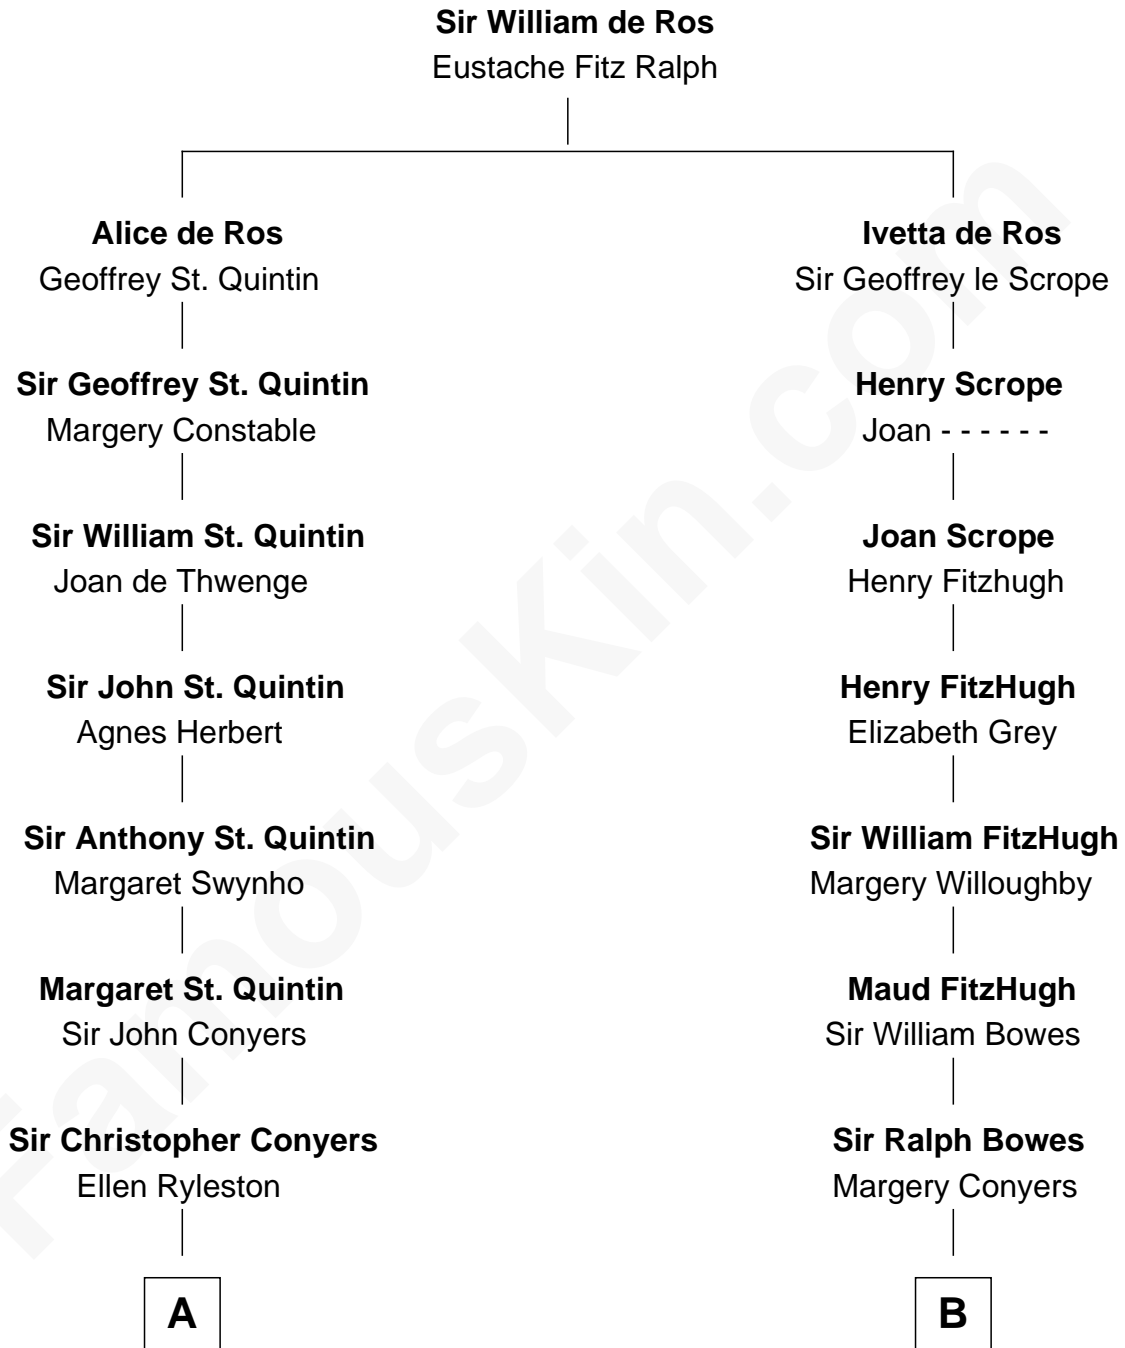

FamousKin.com
Relationship Chart of
Georgia O'Keeffe
American Artist

19th cousin 1 time removed of
William Howard Taft
27th U.S. President

C

Charles Wyckoff
Alletta Maria Field

Isabella Wyckoff
George Victor Totto

Ida Ten Eyck Totto
Francis Calyxtus O'Keeffe

Georgia O'Keeffe
American Artist

D

Peter Rawson Taft
Sylvia Howard

Alphonso Taft
Louisa Maria Torrey

William Howard Taft
27th U.S. President