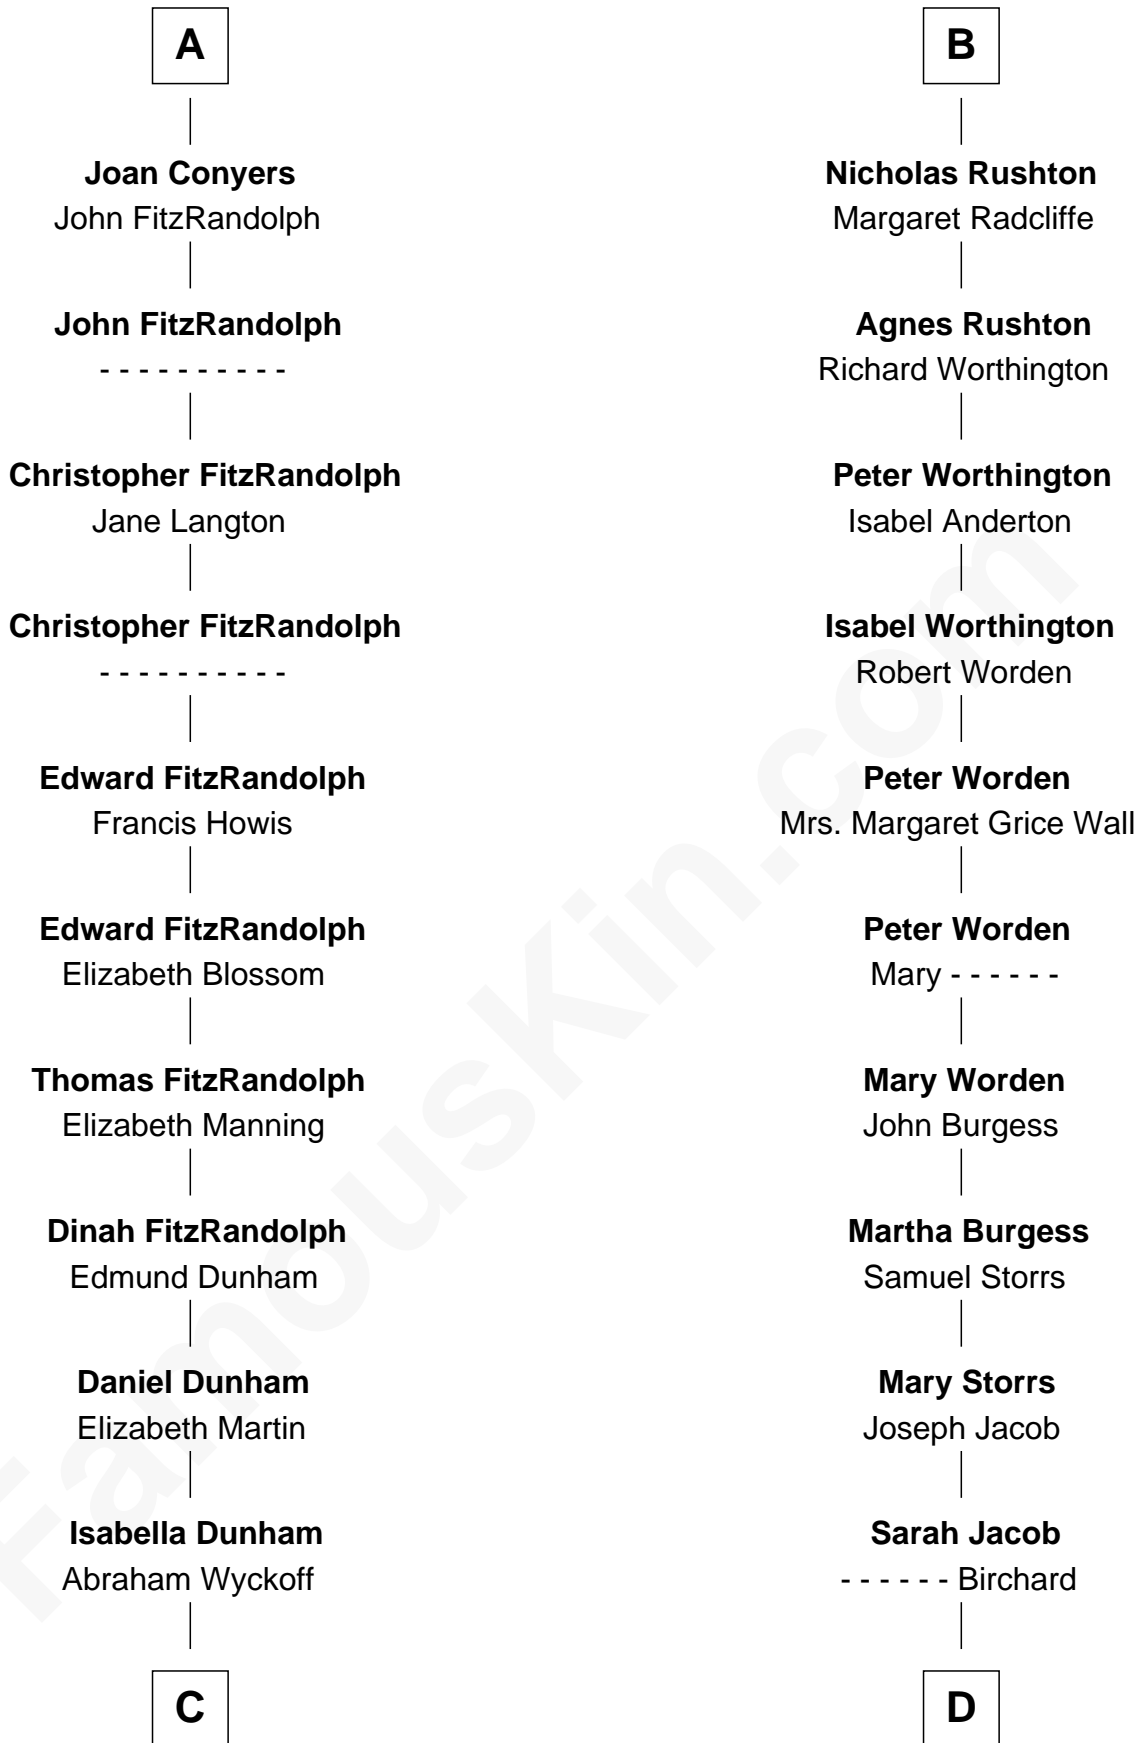

FamousKin.com
Relationship Chart of
Georgia O'Keeffe
American Artist

19th cousin 1 time removed of
Rutherford B. Hayes
19th U.S. President

C

Charles Wyckoff
Alletta Maria Field

Isabella Wyckoff
George Victor Totto

Ida Ten Eyck Totto
Francis Calyxtus O'Keeffe

Georgia O'Keeffe
American Artist

D

Roger Cornwall alias Birchard
Drusilla Austin

Sophia Birchard
Rutherford Hayes

Rutherford B. Hayes
19th U.S. President

FamousKin.com