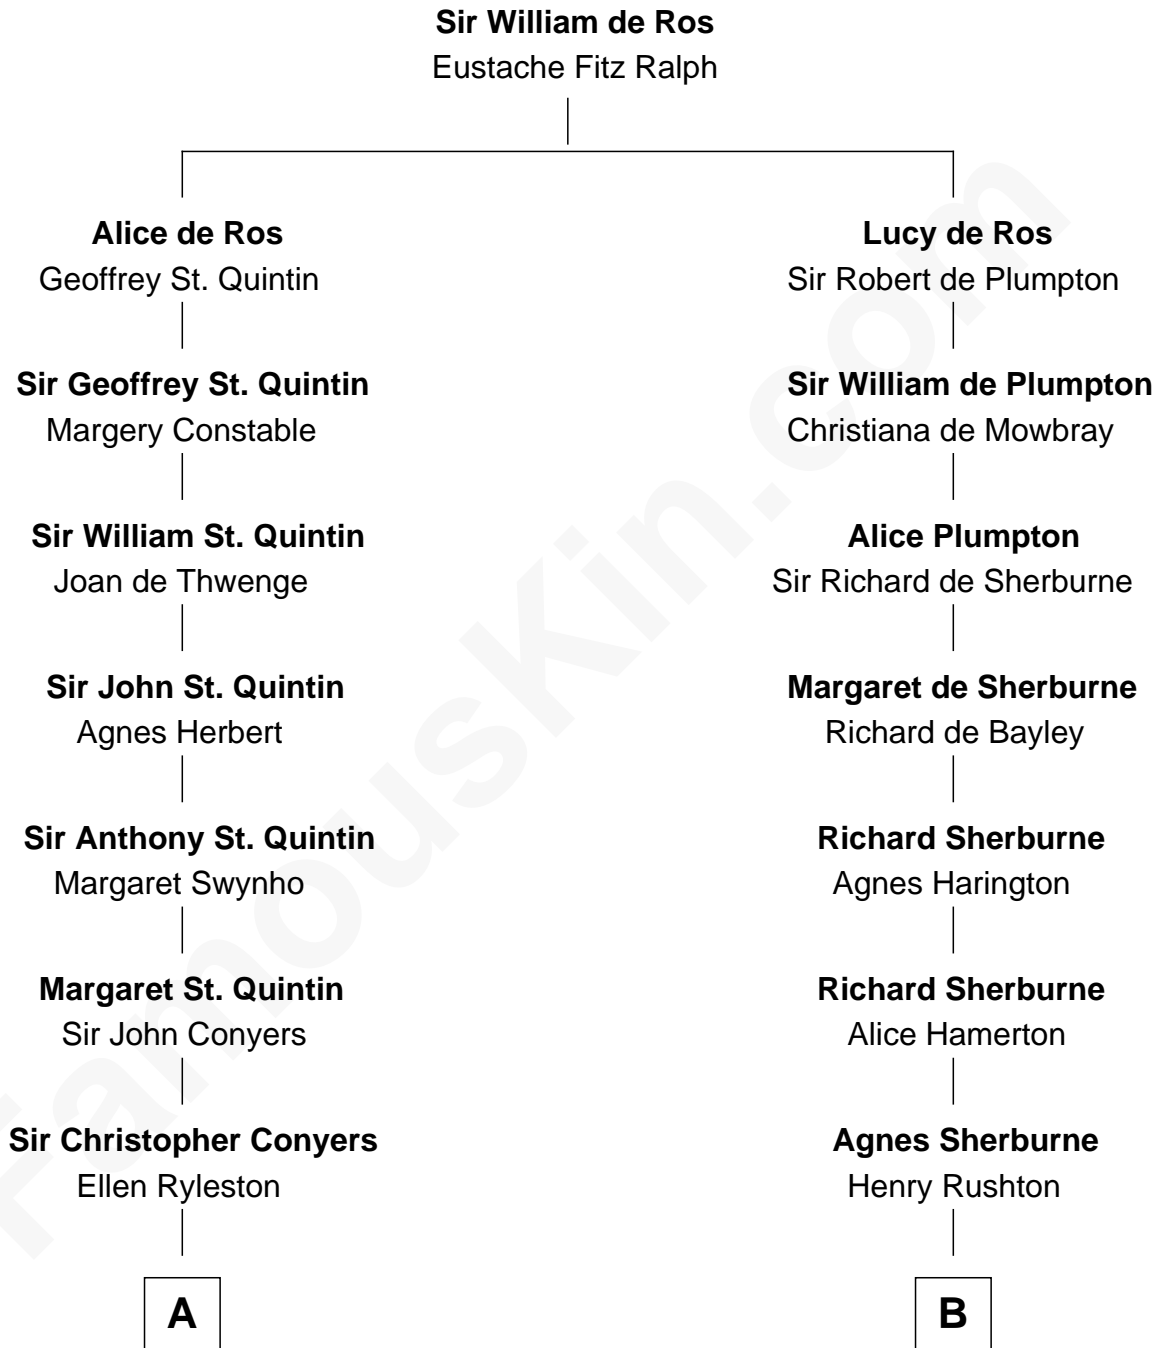

FamousKin.com
Relationship Chart of
Georgia O'Keeffe
American Artist

19th cousin 1 time removed of
Rutherford B. Hayes
19th U.S. President

C

Charles Wyckoff
Alletta Maria Field

Isabella Wyckoff
George Victor Totto

Ida Ten Eyck Totto
Francis Calyxtus O'Keeffe

Georgia O'Keeffe
American Artist

D

Roger Cornwall alias Birchard
Drusilla Austin

Sophia Birchard
Rutherford Hayes

Rutherford B. Hayes
19th U.S. President

FamousKin.com