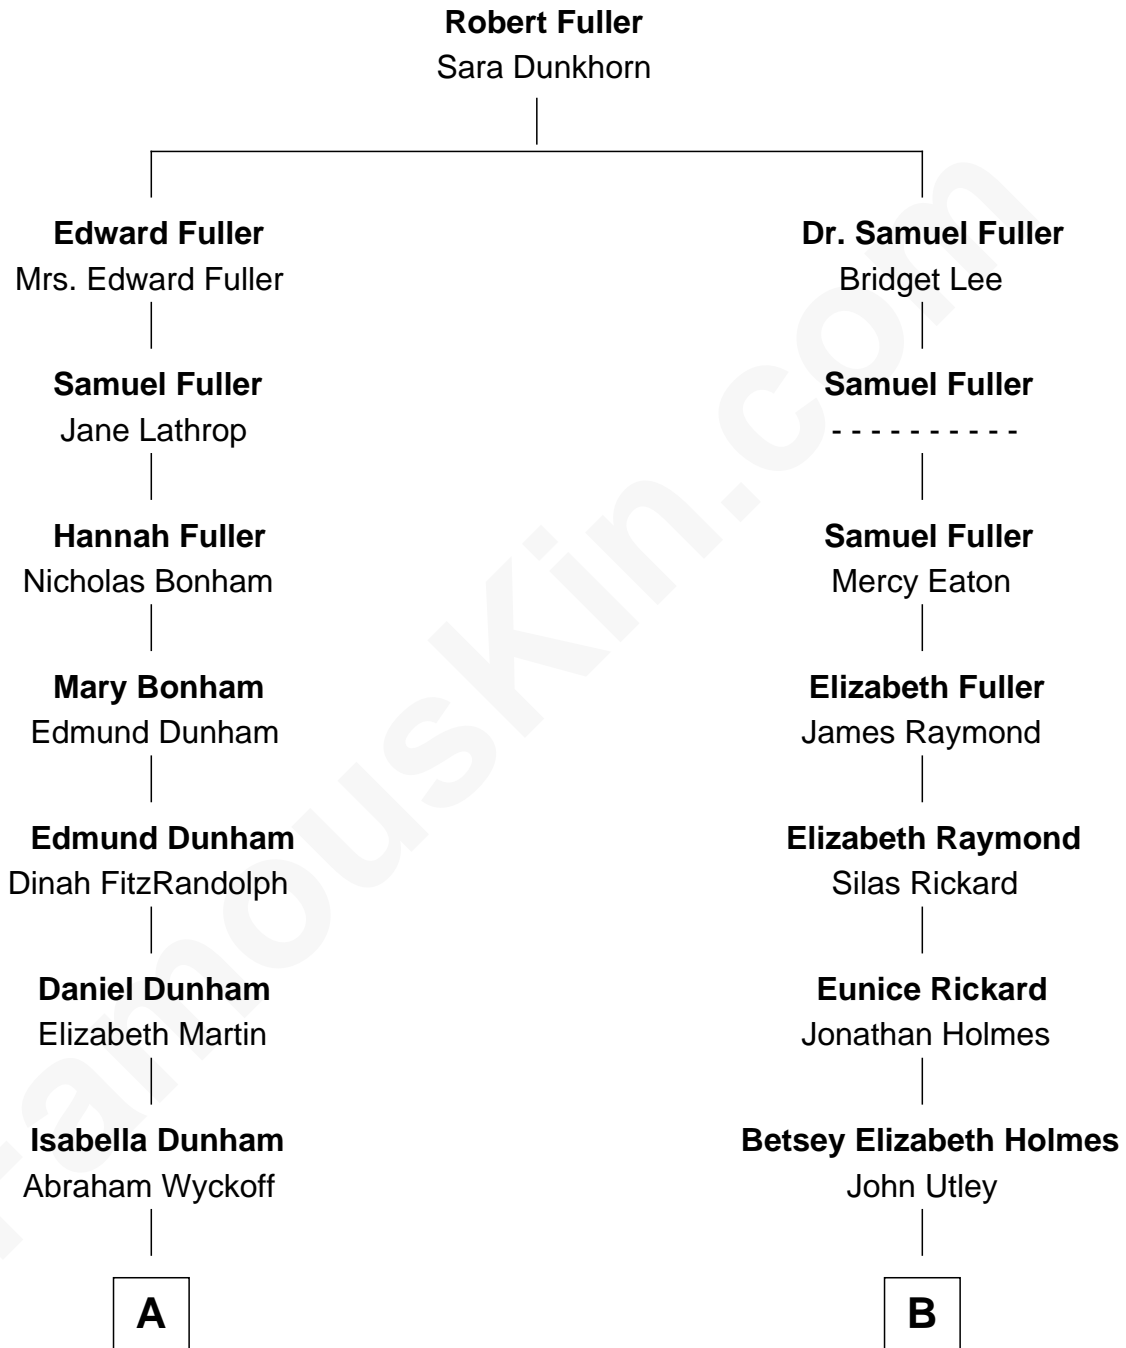

# FamousKin.com Relationship Chart of

**Georgia O'Keeffe**

*American Artist*

10th cousin of

**Ray Stanton Avery**

*Founder, Avery Dennison Corp.*

**A**

**Charles Wyckoff**  
Alletta Maria Field

**Isabella Wyckoff**  
George Victor Totto

**Ida Ten Eyck Totto**  
Francis Calyxtus O'Keeffe

**Georgia O'Keeffe**  
*American Artist*

**B**

**Emeline Utley**  
Hart Massey

**Ella Amelia Massey**  
Samuel Fowler Dickinson

**Emma Miller Dickinson**  
Oliver Perry Avery

**Ray Stanton Avery**  
*Founder, Avery Dennison Corp.*