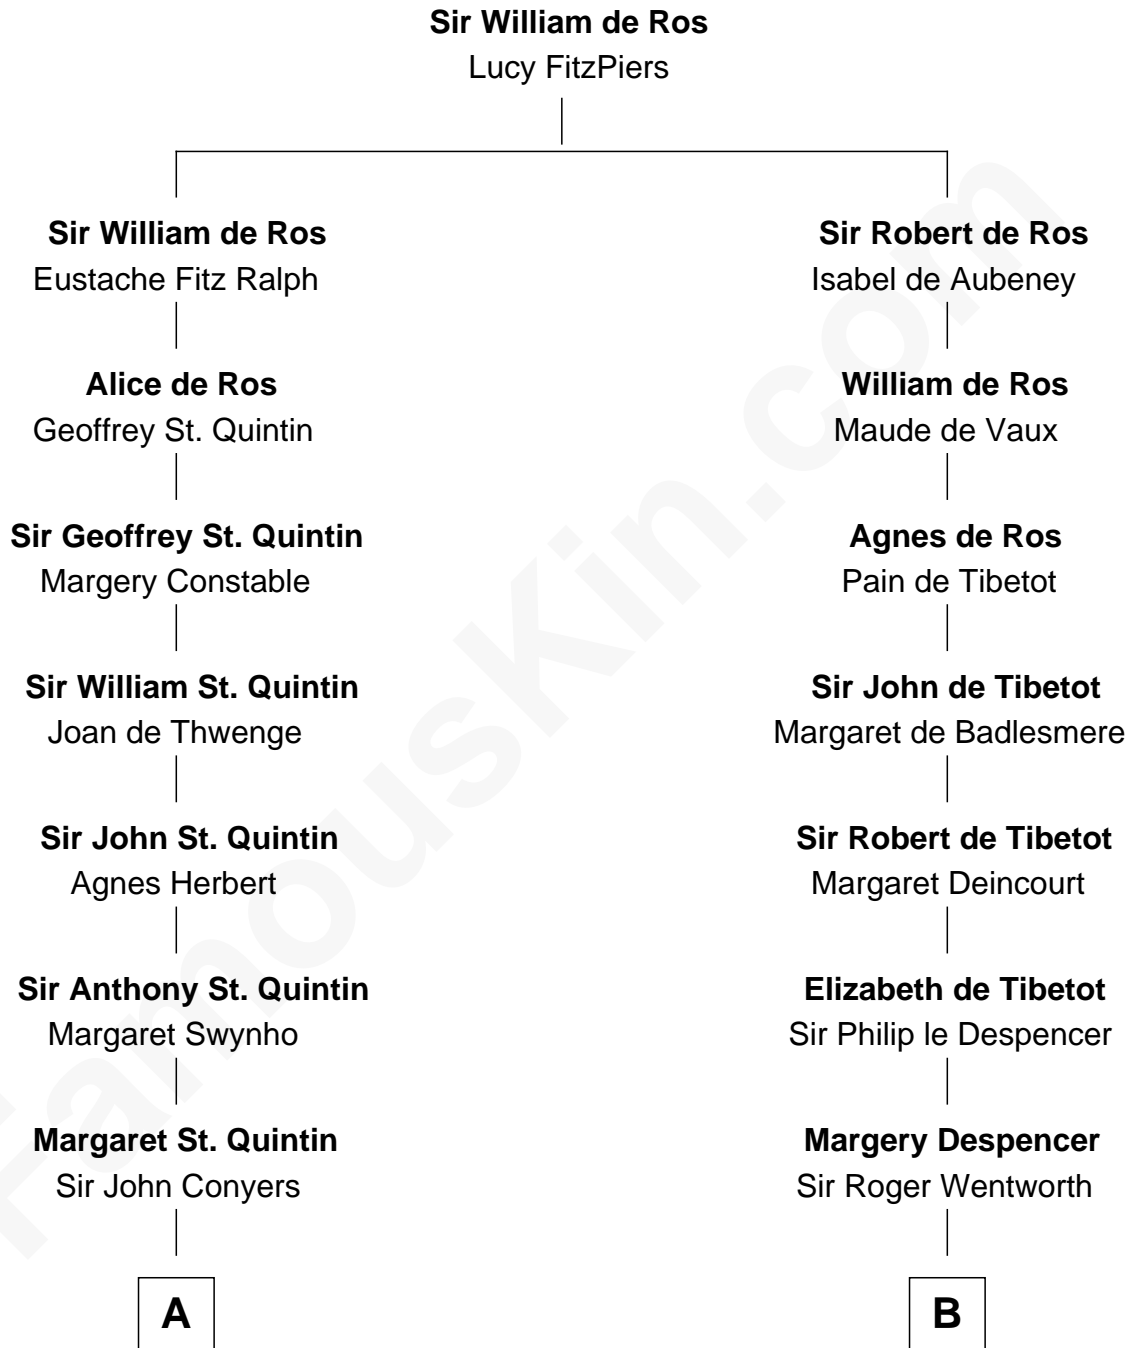

FamousKin.com
Relationship Chart of
Georgia O'Keeffe
American Artist

19th cousin 2 times removed of
John Fairfield
13th and 16th Governor of Maine

C

Isabella Dunham
Abraham Wyckoff

Charles Wyckoff
Alletta Maria Field

Isabella Wyckoff
George Victor Totto

Ida Ten Eyck Totto
Francis Calyxtus O'Keeffe

Georgia O'Keeffe
American Artist

D

Rev. John Fairfield
Mary Goodwin

Ichabod Fairfield
Sarah Nason

John Fairfield
13th and 16th Governor of Maine