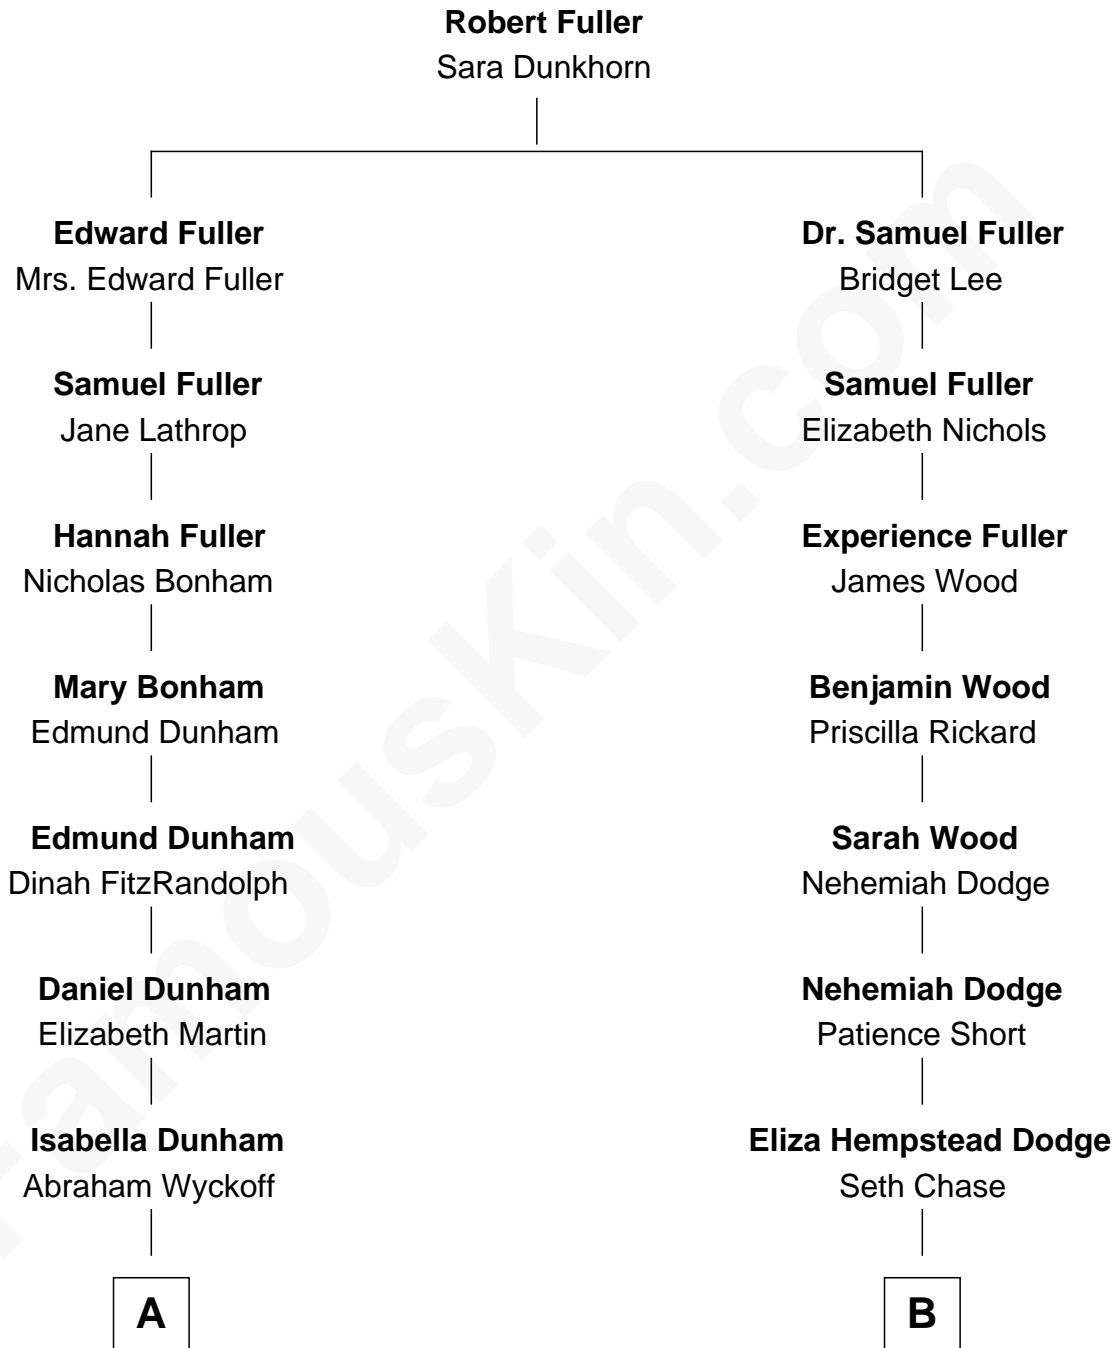

FamousKin.com
Relationship Chart of
Georgia O'Keeffe
American Artist

9th cousin 1 time removed of

Lucia Chase
Co-Founder, American Ballet Theatre

A

Charles Wyckoff
Alletta Maria Field

Isabella Wyckoff
George Victor Totto

Ida Ten Eyck Totto
Francis Calyxtus O'Keeffe

Georgia O'Keeffe
American Artist

B

Augustus Sabin Chase
Martha C. Starkweather

Irving Hall Chase
Elizabeth Hosmer Kellogg

Lucia Chase
Ballet Dancer

FamousKin.com