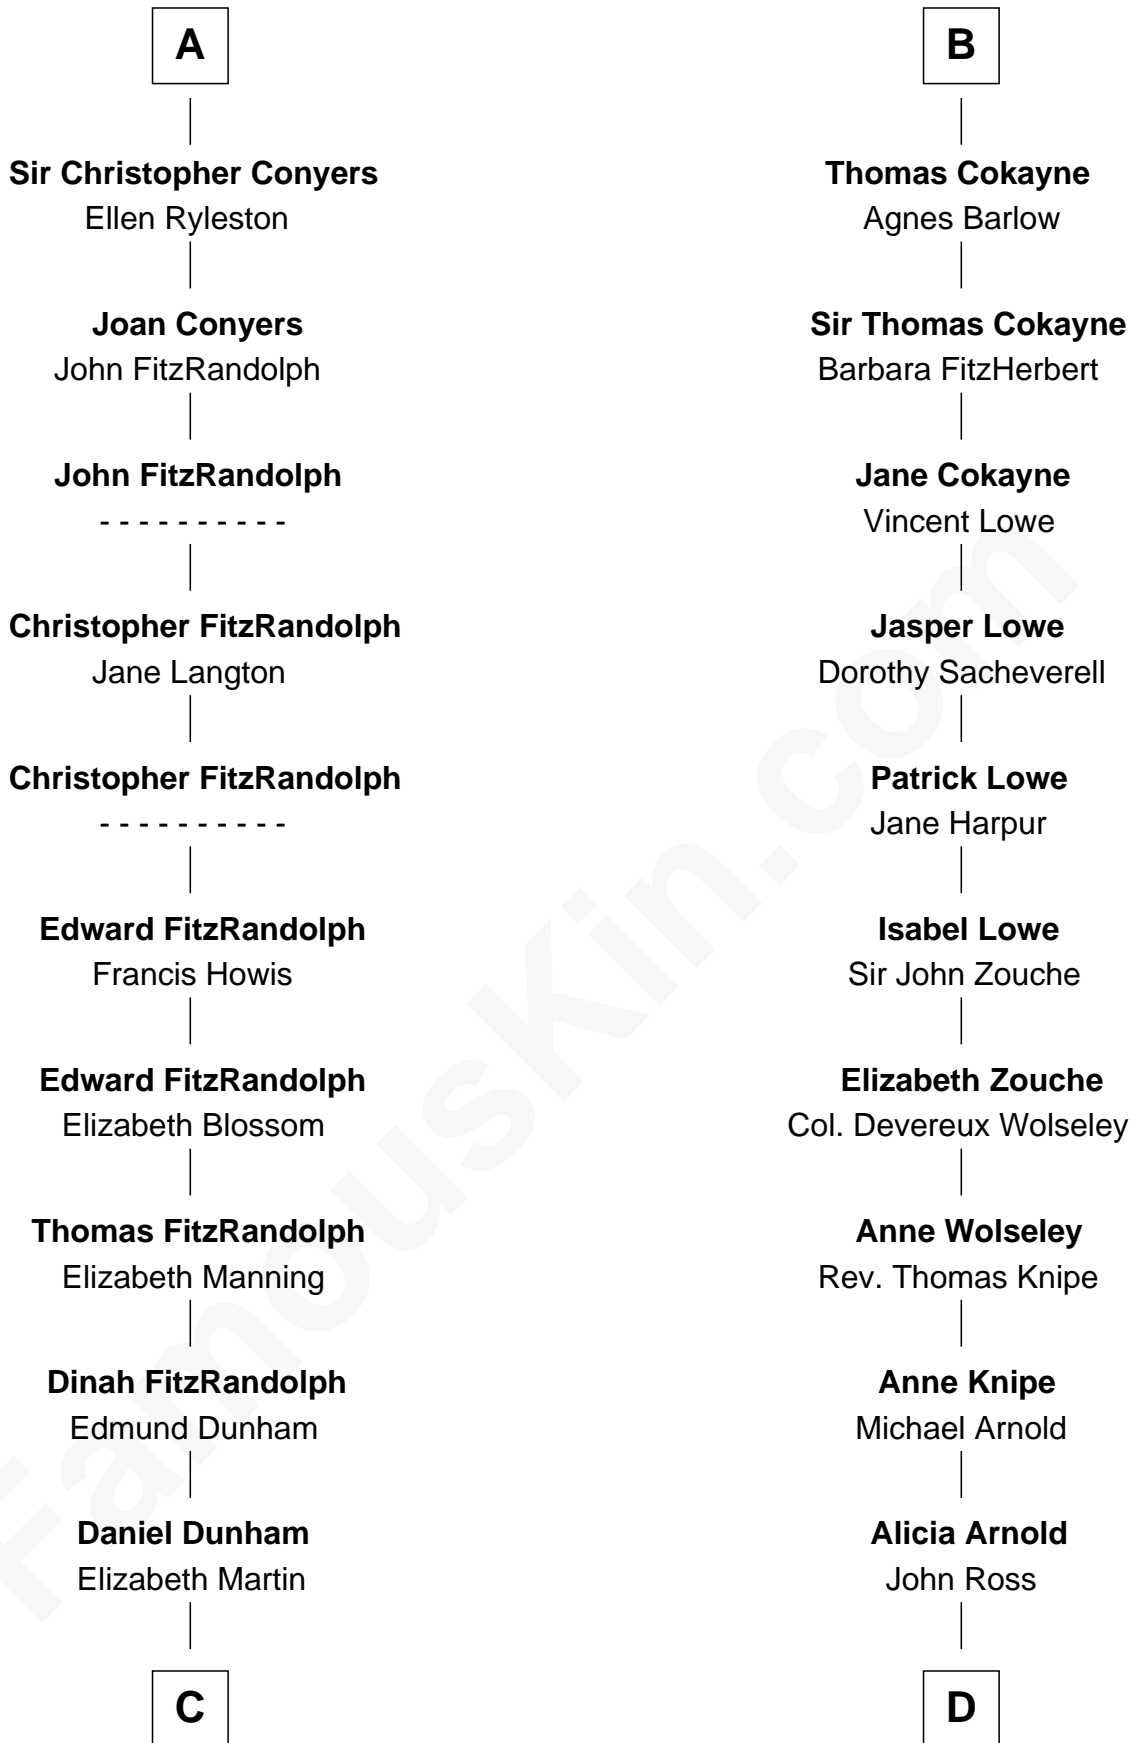

FamousKin.com
Relationship Chart of
Georgia O'Keeffe
American Artist

19th cousin 2 times removed of

Francis Scott Key
Author of "The Star Spangled Banner"

C

Isabella Dunham
Abraham Wyckoff

Charles Wyckoff
Alletta Maria Field

Isabella Wyckoff
George Victor Totto

Ida Ten Eyck Totto
Francis Calyxtus O'Keeffe

Georgia O'Keeffe
American Artist

D

Ann Arnold Ross
Frances Key

John Ross Key
Anne Phebe Penn Dagworthy Charlton

Francis Scott Key
Author of "The Star Spangled Banner"

FamousKin.com