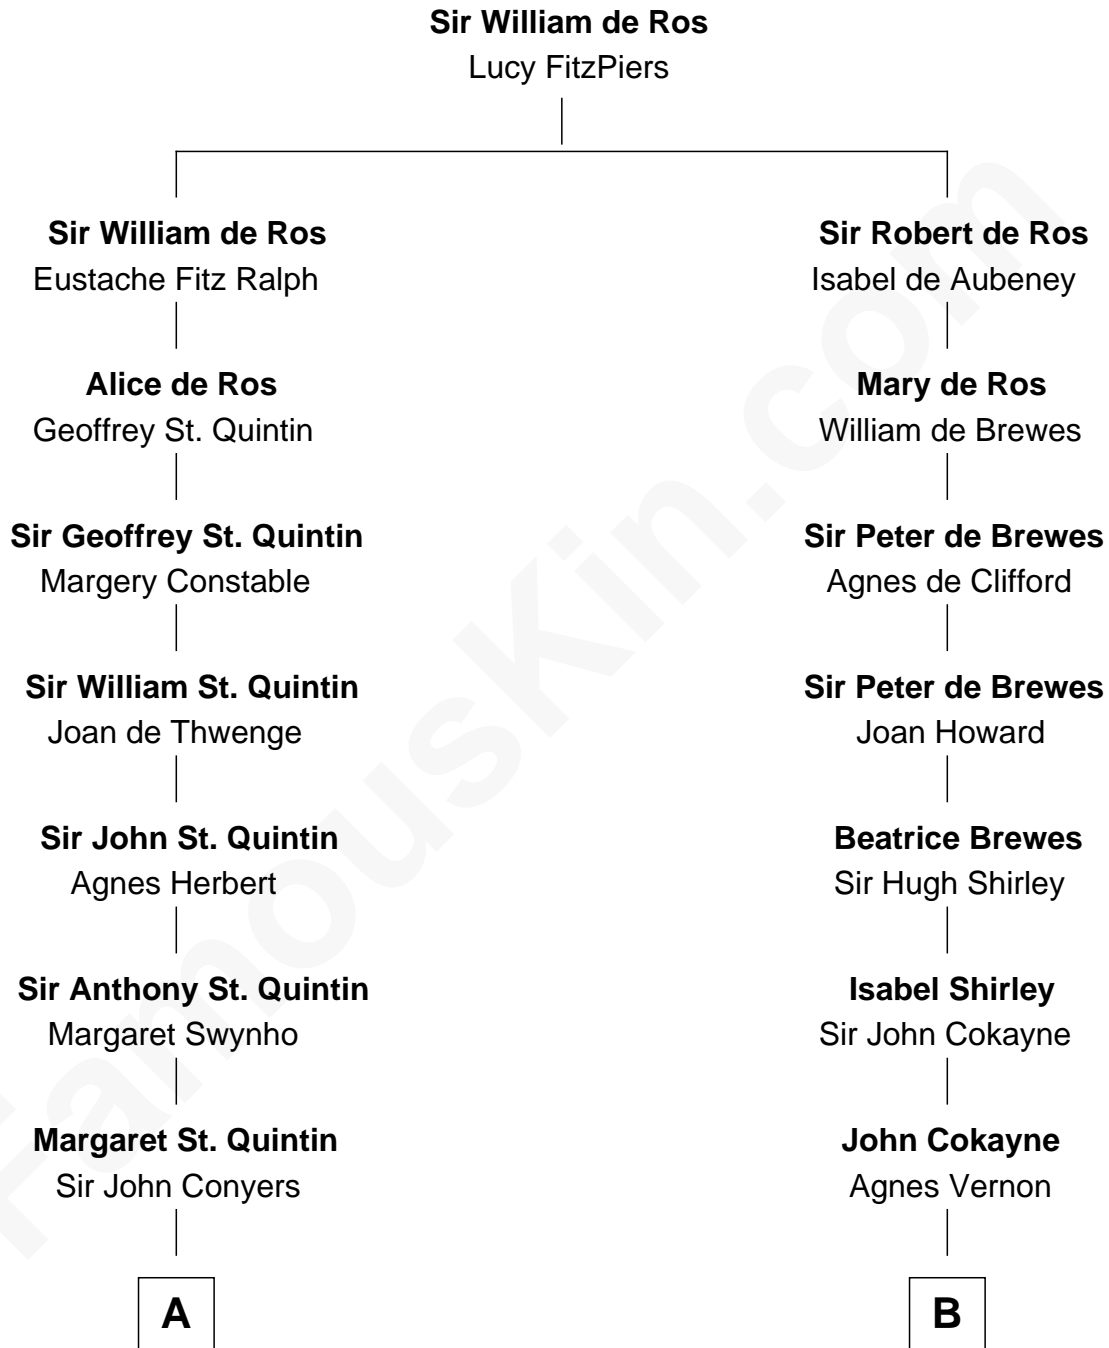

FamousKin.com
Relationship Chart of
Georgia O'Keeffe
American Artist

19th cousin 2 times removed of

Francis Scott Key
Author of "The Star Spangled Banner"

C

Isabella Dunham
Abraham Wyckoff

Charles Wyckoff
Alletta Maria Field

Isabella Wyckoff
George Victor Totto

Ida Ten Eyck Totto
Francis Calyxtus O'Keeffe

Georgia O'Keeffe
American Artist

D

Ann Arnold Ross
Frances Key

John Ross Key
Anne Phebe Penn Dagworthy Charlton

Francis Scott Key
Author of "The Star Spangled Banner"