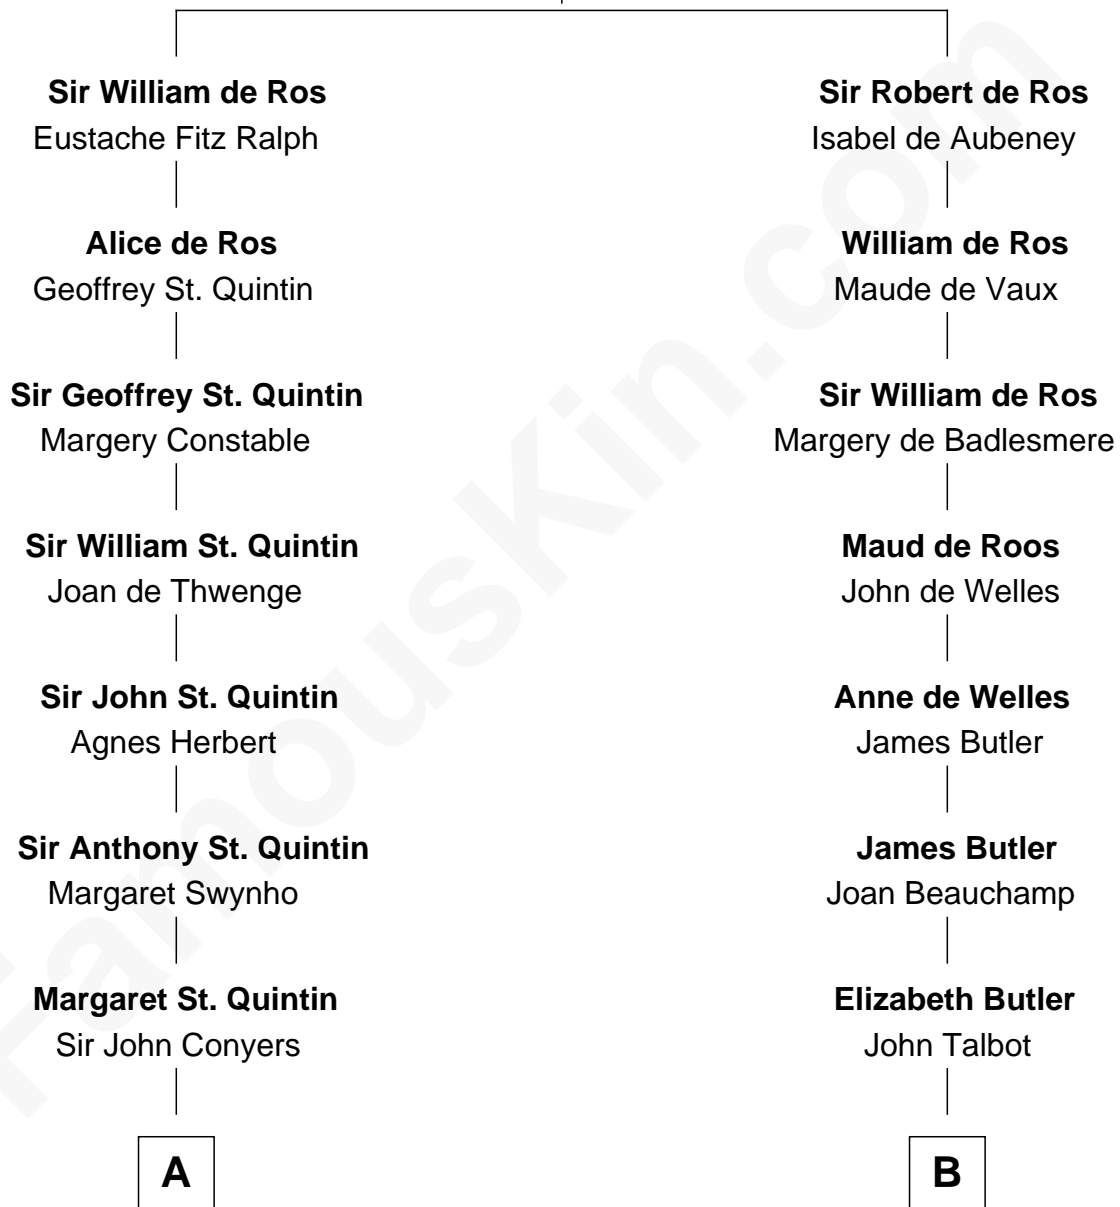

FamousKin.com Relationship Chart of

Georgia O'Keeffe

American Artist

21st cousin of

John D. Rockefeller

Founder of the Standard Oil Company

Sir William de Ros

Lucy FitzPiers

C

Isabella Dunham

Abraham Wyckoff

Charles Wyckoff

Alletta Maria Field

Isabella Wyckoff

George Victor Totto

Ida Ten Eyck Totto

Lucy Avery

Godfrey Lewis Rockefeller

William Avery Rockefeller

Eliza Davison

John D. Rockefeller

Founder of the Standard Oil Company