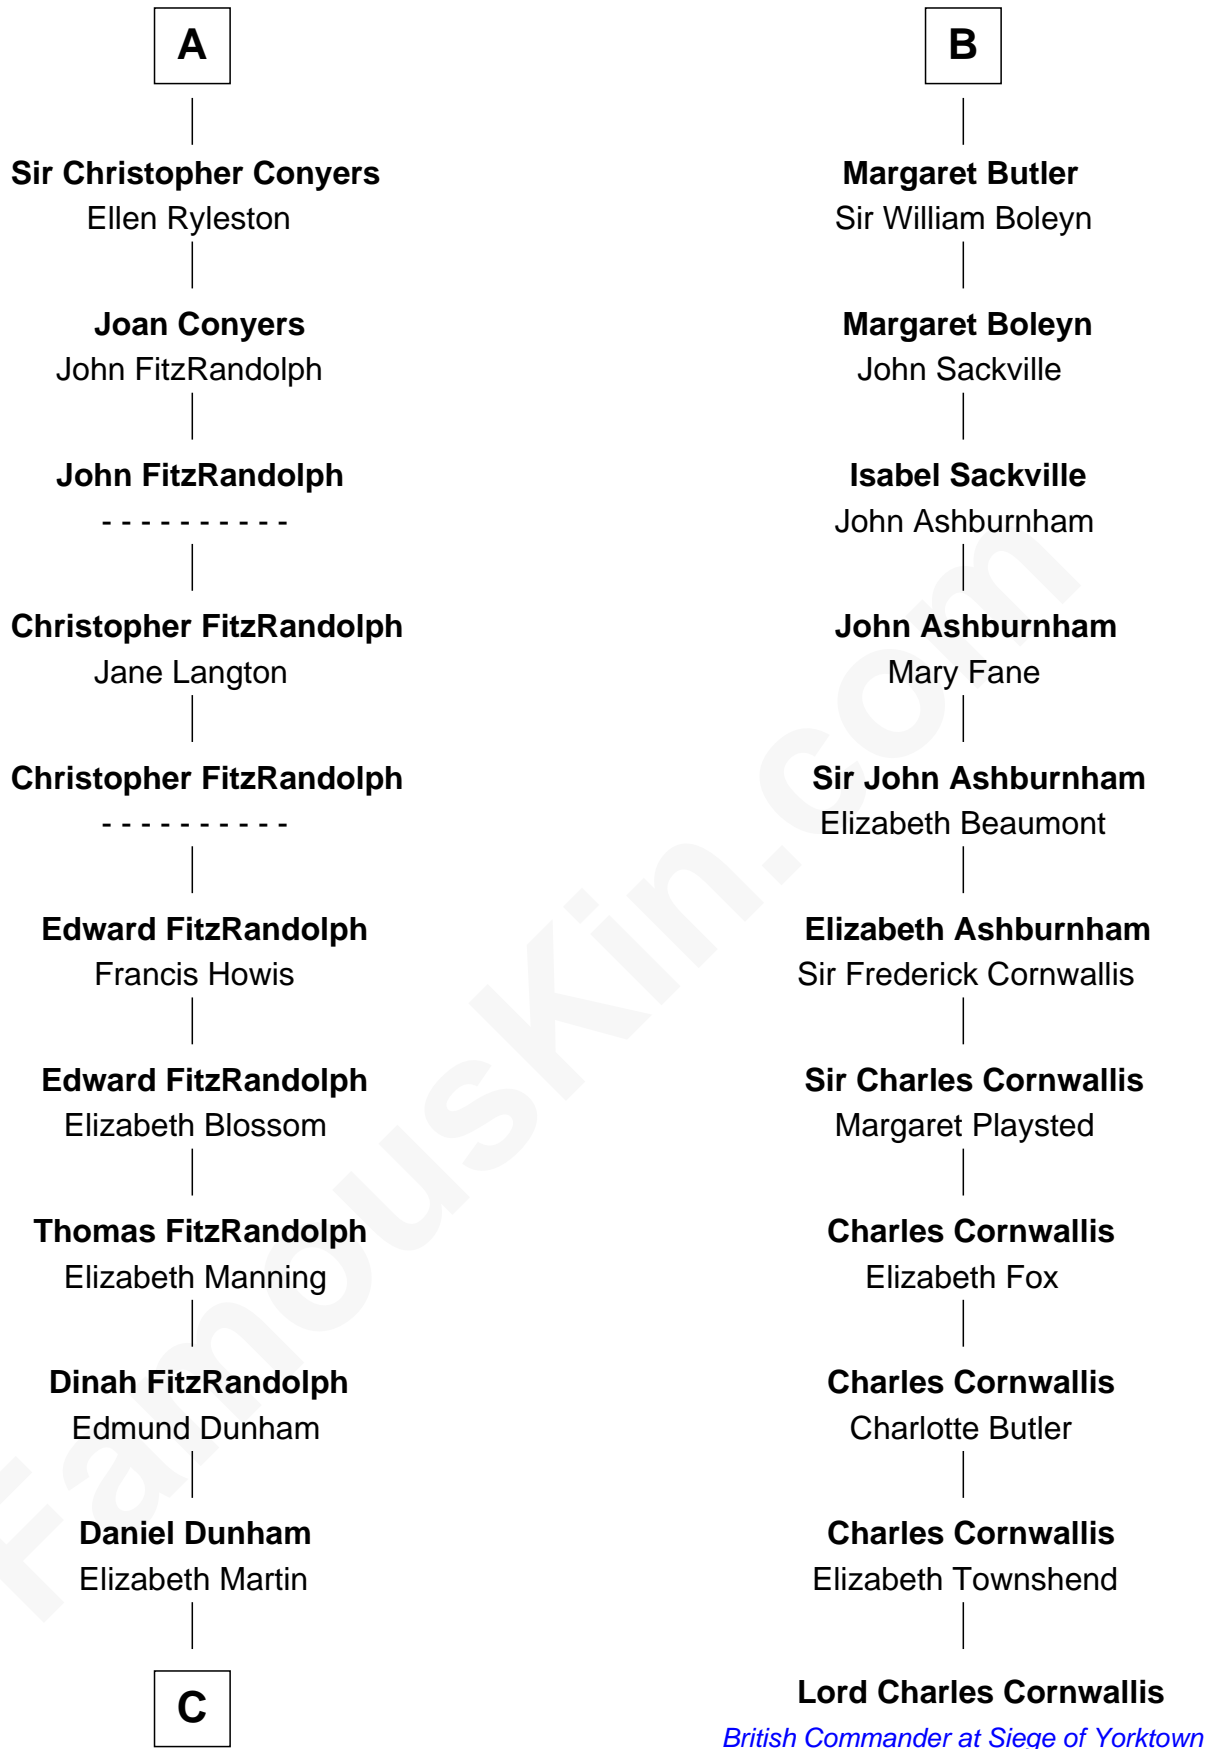

FamousKin.com
Relationship Chart of
Georgia O'Keeffe
American Artist

17th cousin 4 times removed of
Lord Charles Cornwallis
British Commander at Siege of Yorktown

C

—
Isabella Dunham

Abraham Wyckoff

—
Charles Wyckoff

Alletta Maria Field

—
Isabella Wyckoff

George Victor Totto

—
Ida Ten Eyck Totto

Francis Calyxtus O'Keeffe

—
Georgia O'Keeffe

American Artist

FamousKin.com