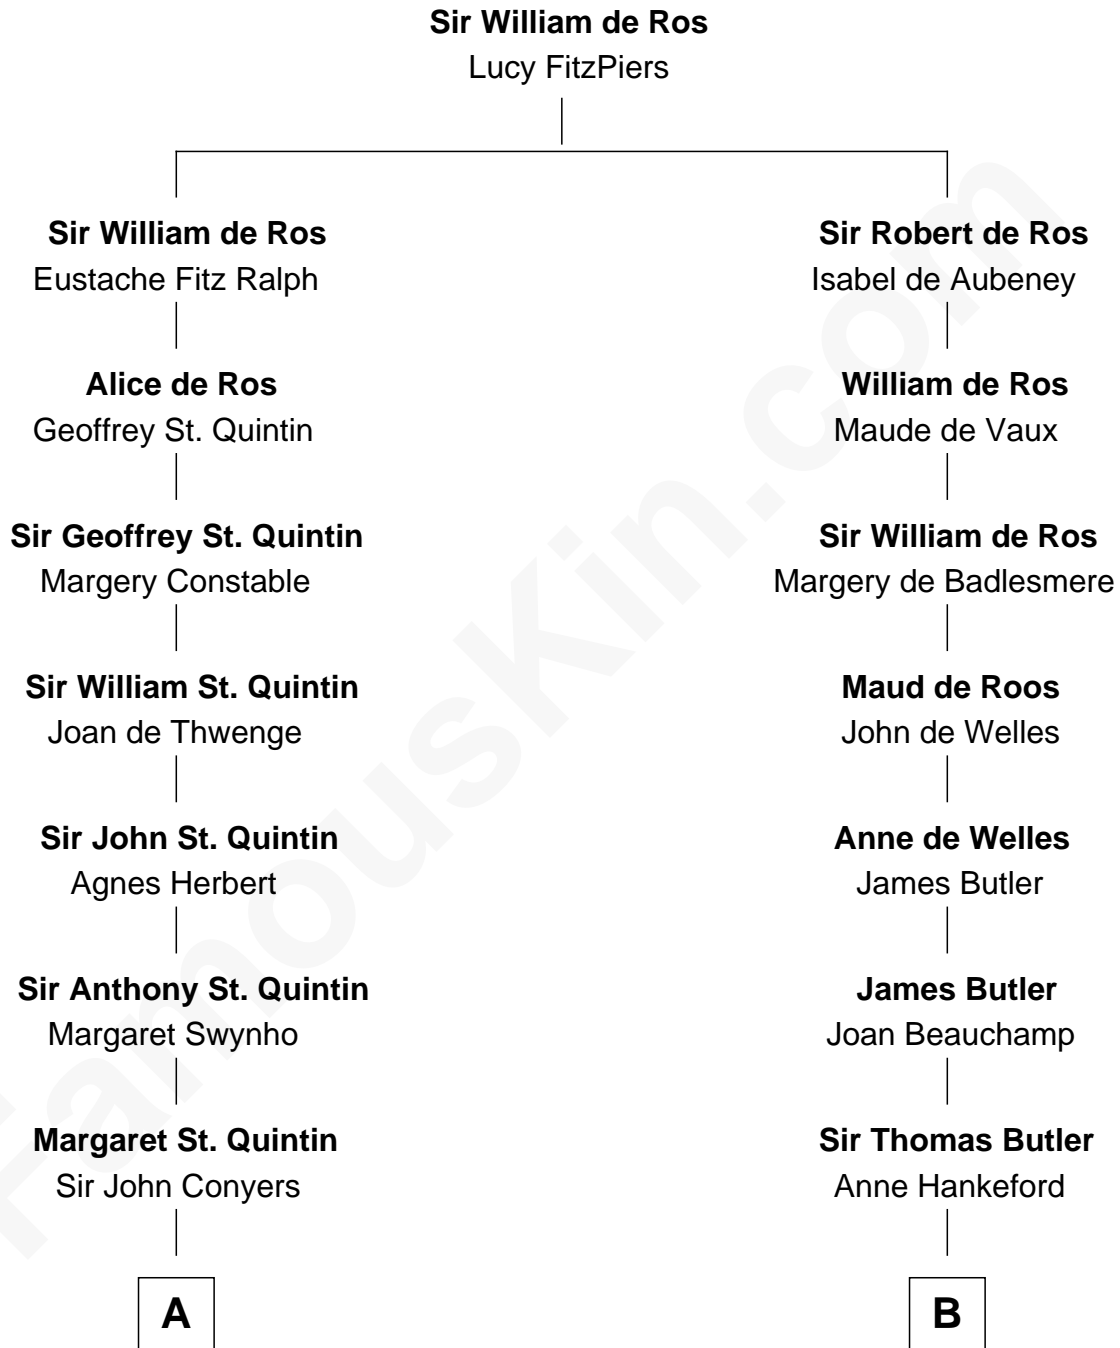

FamousKin.com
Relationship Chart of
Georgia O'Keeffe
American Artist

17th cousin 4 times removed of
Lord Charles Cornwallis
British Commander at Siege of Yorktown

C

—
Isabella Dunham

Abraham Wyckoff

—
Charles Wyckoff

Alletta Maria Field

—
Isabella Wyckoff

George Victor Totto

—
Ida Ten Eyck Totto

Francis Calyxtus O'Keeffe

—
Georgia O'Keeffe

American Artist

FamousKin.com