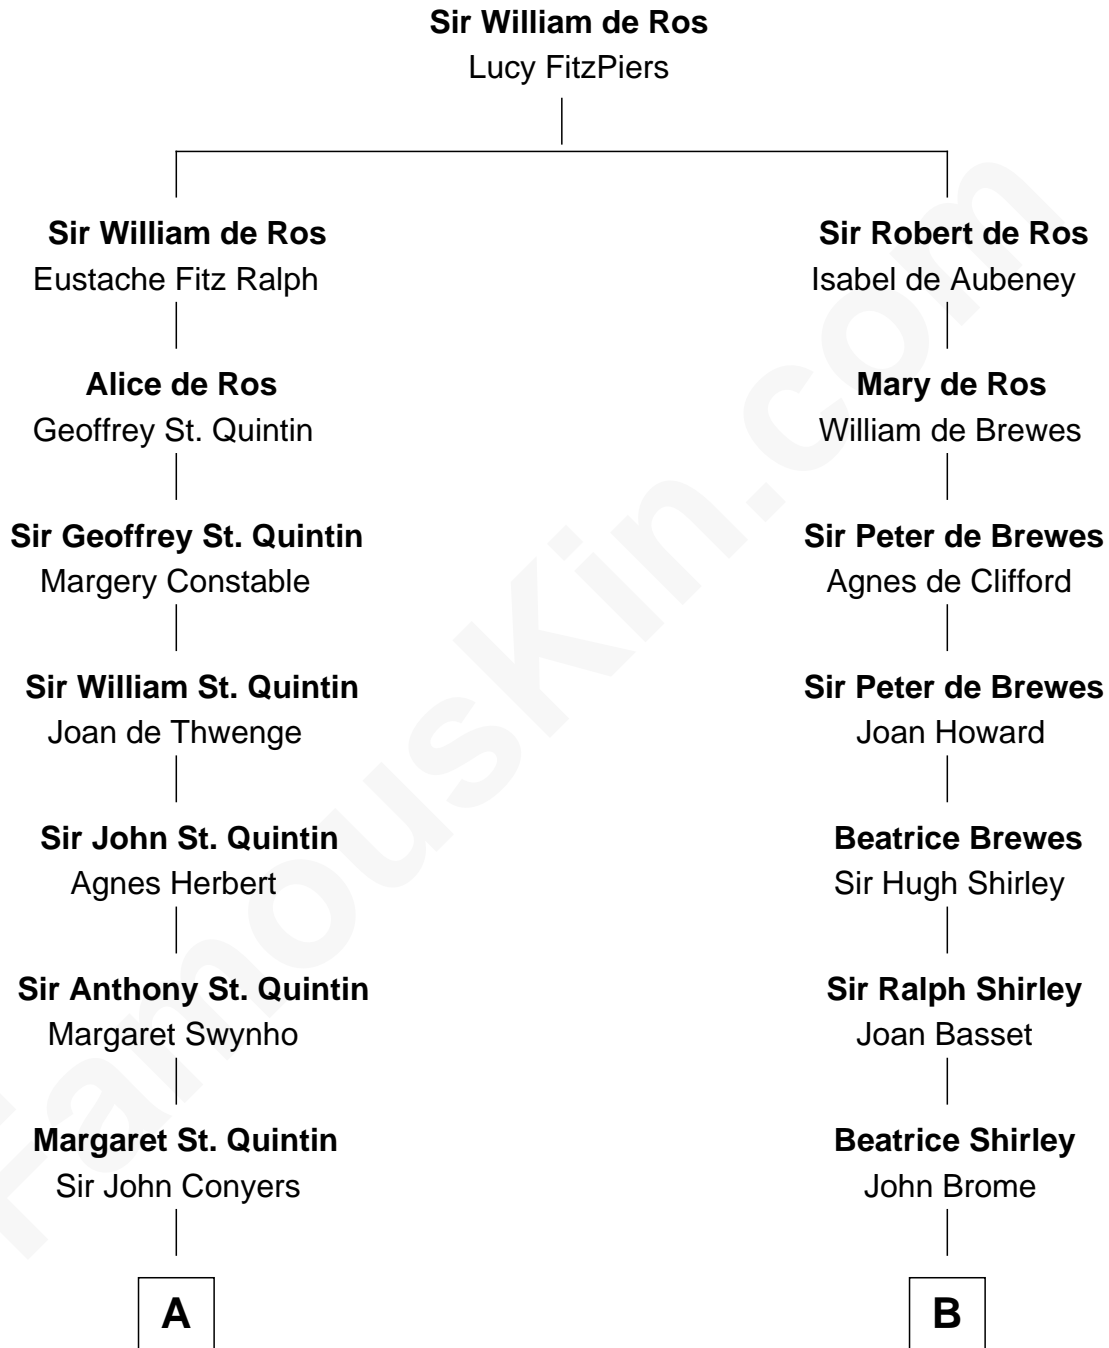

**FamousKin.com**  
**Relationship Chart of**  
**Georgia O'Keeffe**  
*American Artist*

20th cousin 1 time removed of

**Helen (Herron) Taft**  
*First Lady of President William H. Taft*

**C**

**Isabella Dunham**

Abraham Wyckoff

**Charles Wyckoff**

Alletta Maria Field

**Isabella Wyckoff**

George Victor Totto

**Ida Ten Eyck Totto**

Francis Calyxtus O'Keeffe

**Georgia O'Keeffe**