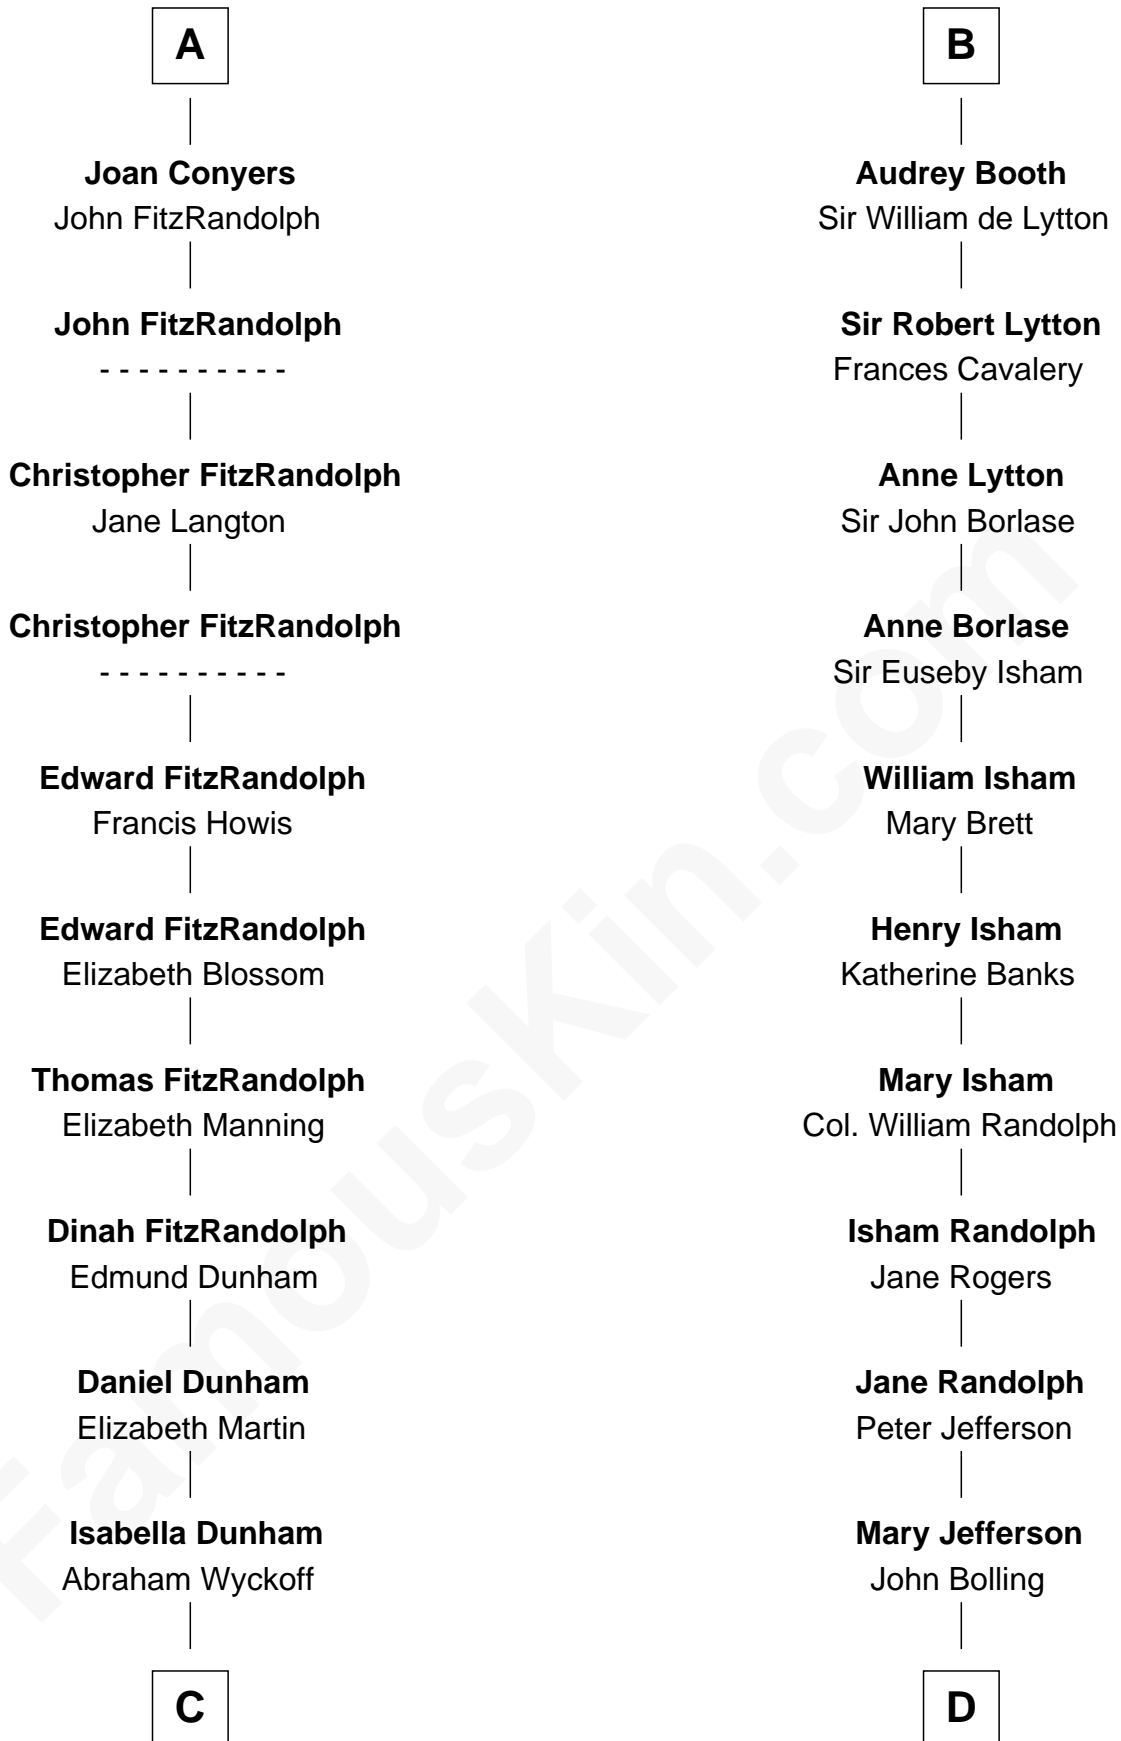

# FamousKin.com Relationship Chart of

**Georgia O'Keeffe**

*American Artist*

20th cousin of

**Edith (Bolling) Wilson**

*First Lady of President Woodrow Wilson*

**Sir William de Ros**

Eustache Fitz Ralph

**C**

**Charles Wyckoff**  
Alletta Maria Field

**Isabella Wyckoff**  
George Victor Totto

**Ida Ten Eyck Totto**  
Francis Calyxtus O'Keeffe

**Georgia O'Keeffe**  
*American Artist*

**D**

**Archibald Bolling**  
Catherine Payne