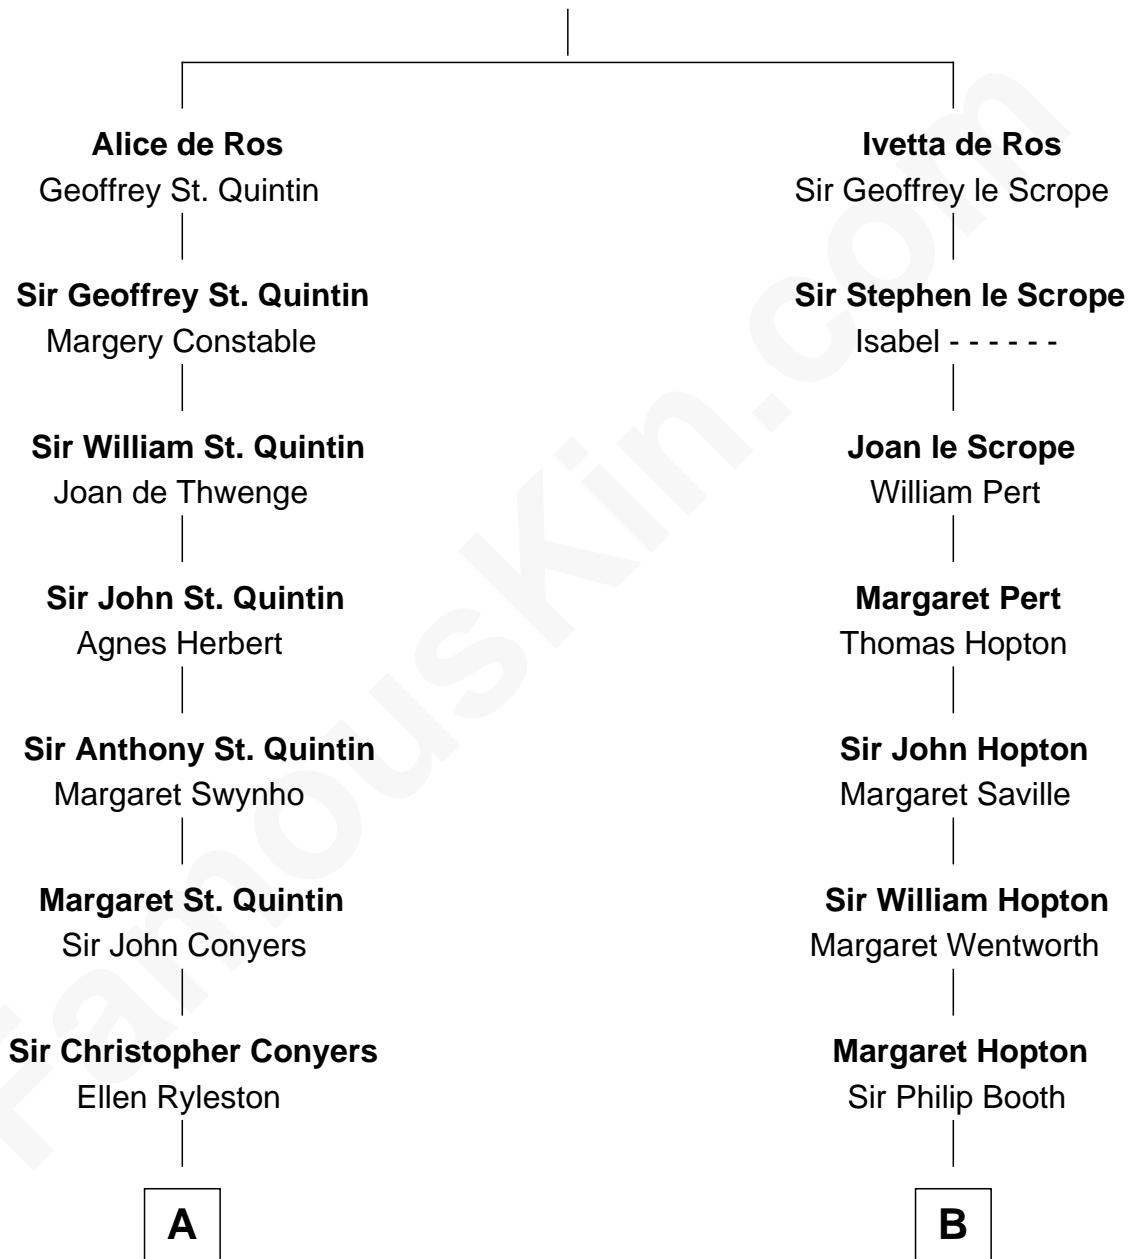

# FamousKin.com Relationship Chart of

**Georgia O'Keeffe**

*American Artist*

20th cousin of

**Edith (Bolling) Wilson**

*First Lady of President Woodrow Wilson*

**Sir William de Ros**

Eustache Fitz Ralph

**C**

**Charles Wyckoff**  
Alletta Maria Field

**Isabella Wyckoff**  
George Victor Totto

**Ida Ten Eyck Totto**  
Francis Calyxtus O'Keeffe

**Georgia O'Keeffe**  
*American Artist*

**D**

**Archibald Bolling**  
Catherine Payne