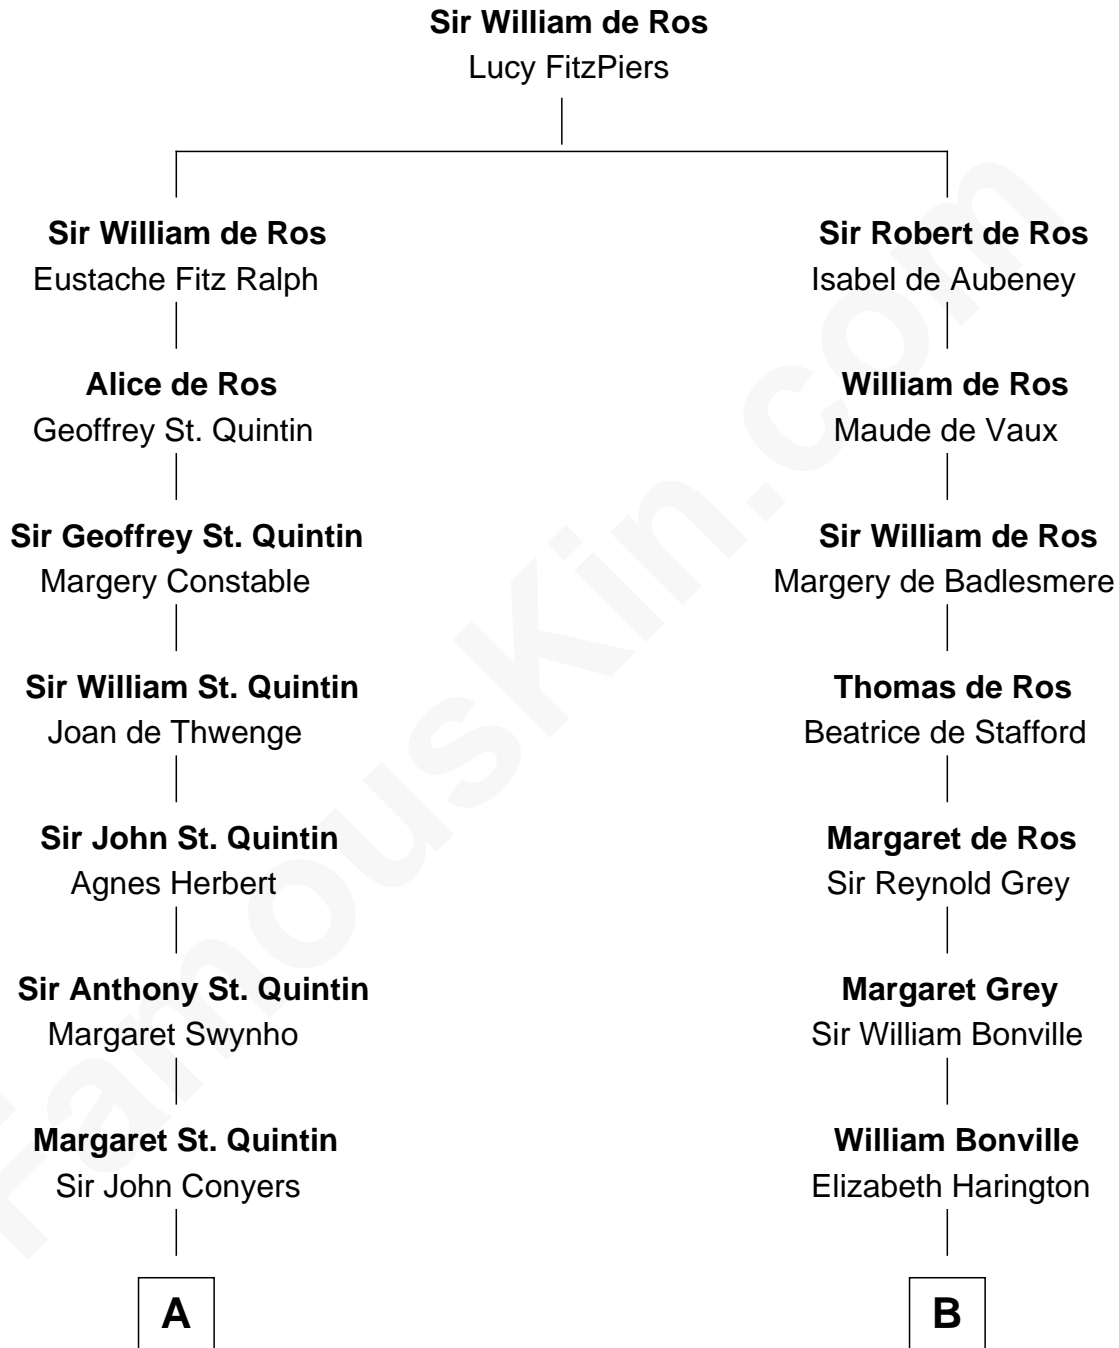

FamousKin.com
Relationship Chart of
Georgia O'Keeffe
American Artist

20th cousin 1 time removed of

Milton Bradley
Founder, Milton Bradley Company

C

Isabella Dunham

Abraham Wyckoff

Charles Wyckoff

Alletta Maria Field

Isabella Wyckoff

George Victor Totto

Ida Ten Eyck Totto

Francis Calyxtus O'Keeffe

Georgia O'Keeffe

American Artist

D

Oliver Smith Lyford