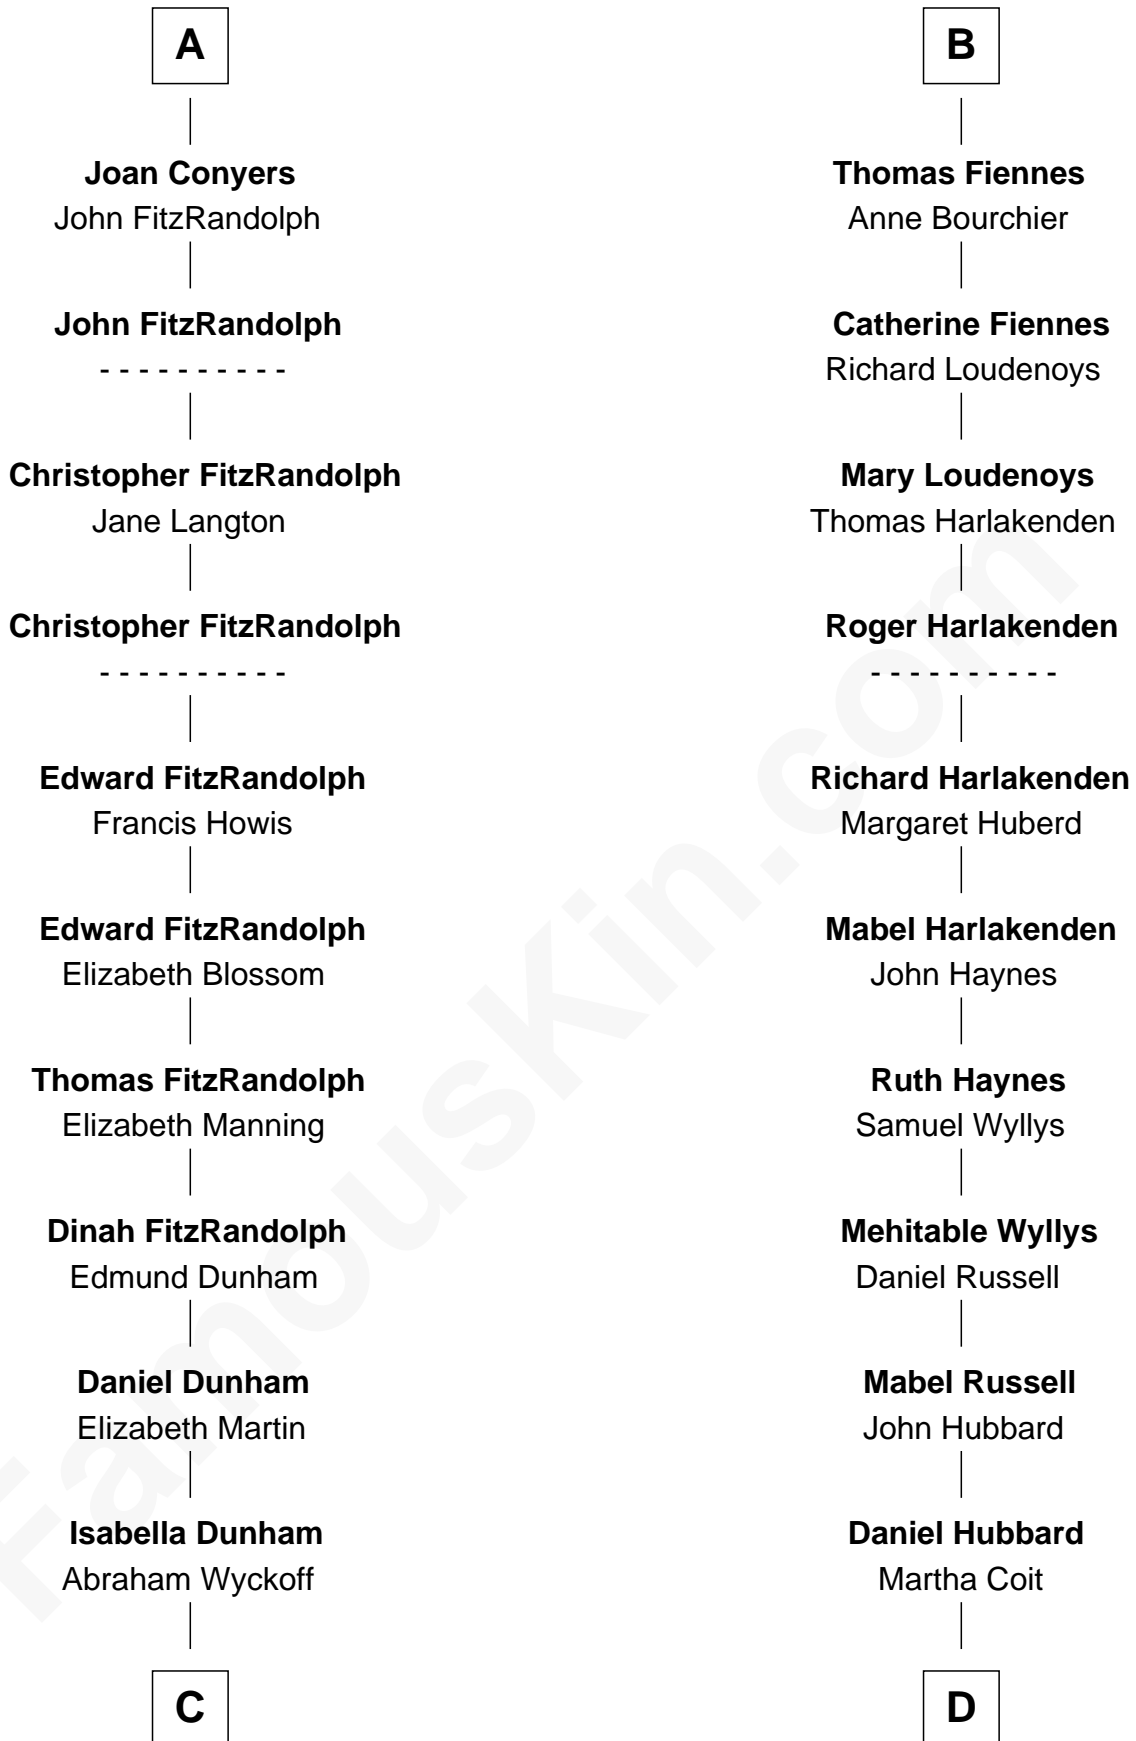

FamousKin.com Relationship Chart of

Georgia O'Keeffe

American Artist

20th cousin 1 time removed of

Frank Lloyd Wright

American Architect

Sir William de Ros

Eustache Fitz Ralph

C

Charles Wyckoff

Alletta Maria Field

Isabella Wyckoff

George Victor Totto

Ida Ten Eyck Totto

Francis Calyxtus O'Keeffe

Georgia O'Keeffe