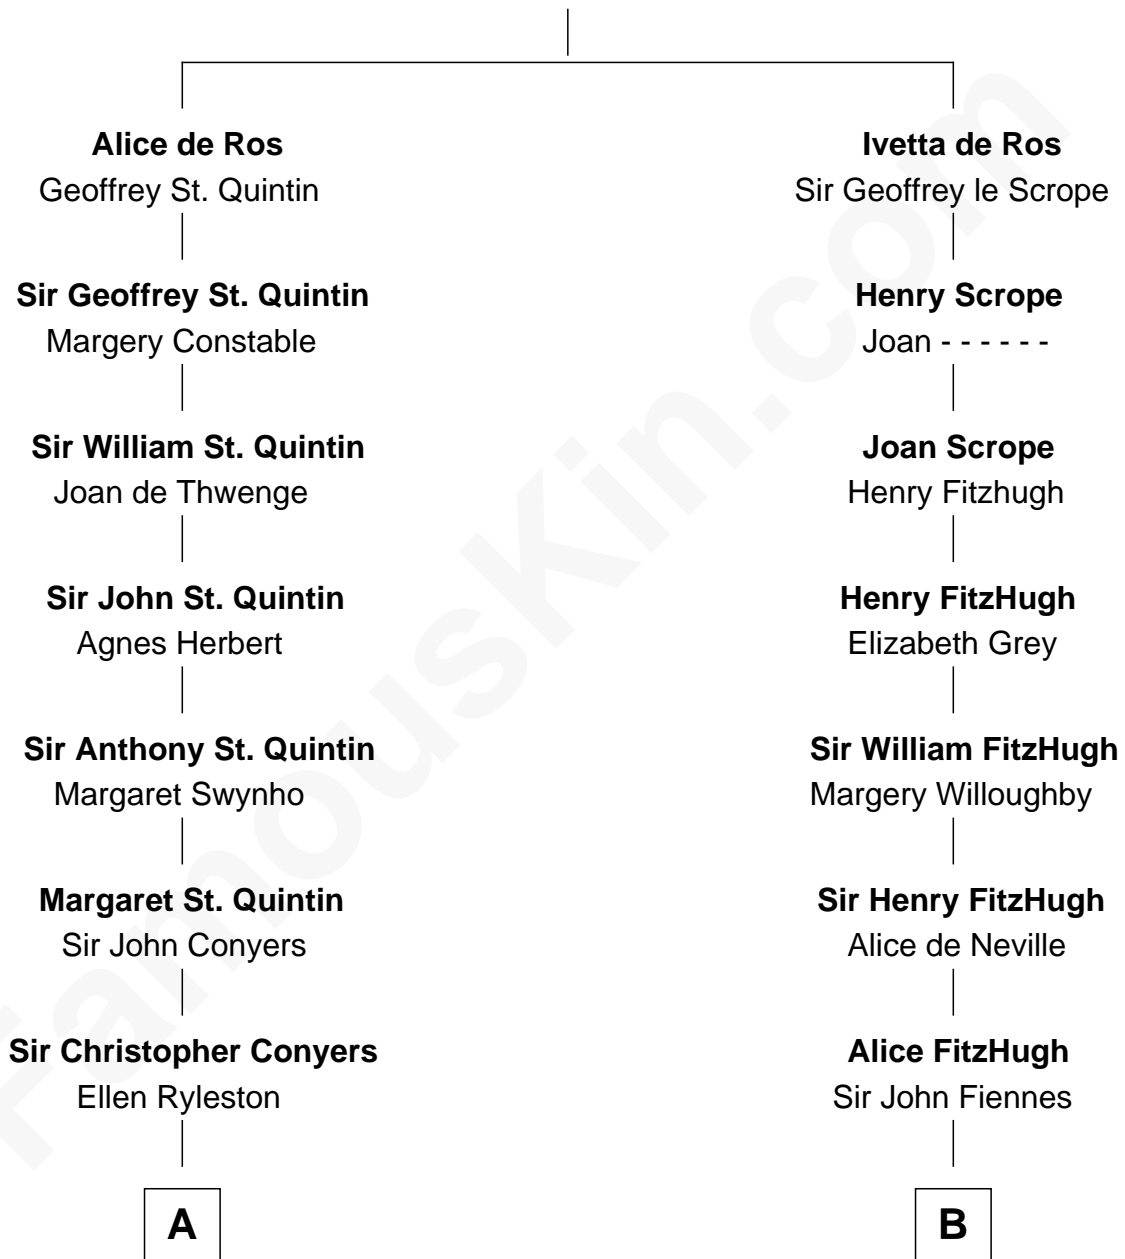

FamousKin.com Relationship Chart of

Georgia O'Keeffe

American Artist

20th cousin 1 time removed of

Frank Lloyd Wright

American Architect

Sir William de Ros

Eustache Fitz Ralph

C

Charles Wyckoff

Alletta Maria Field

Isabella Wyckoff

George Victor Totto

Ida Ten Eyck Totto

Francis Calyxtus O'Keeffe

Georgia O'Keeffe