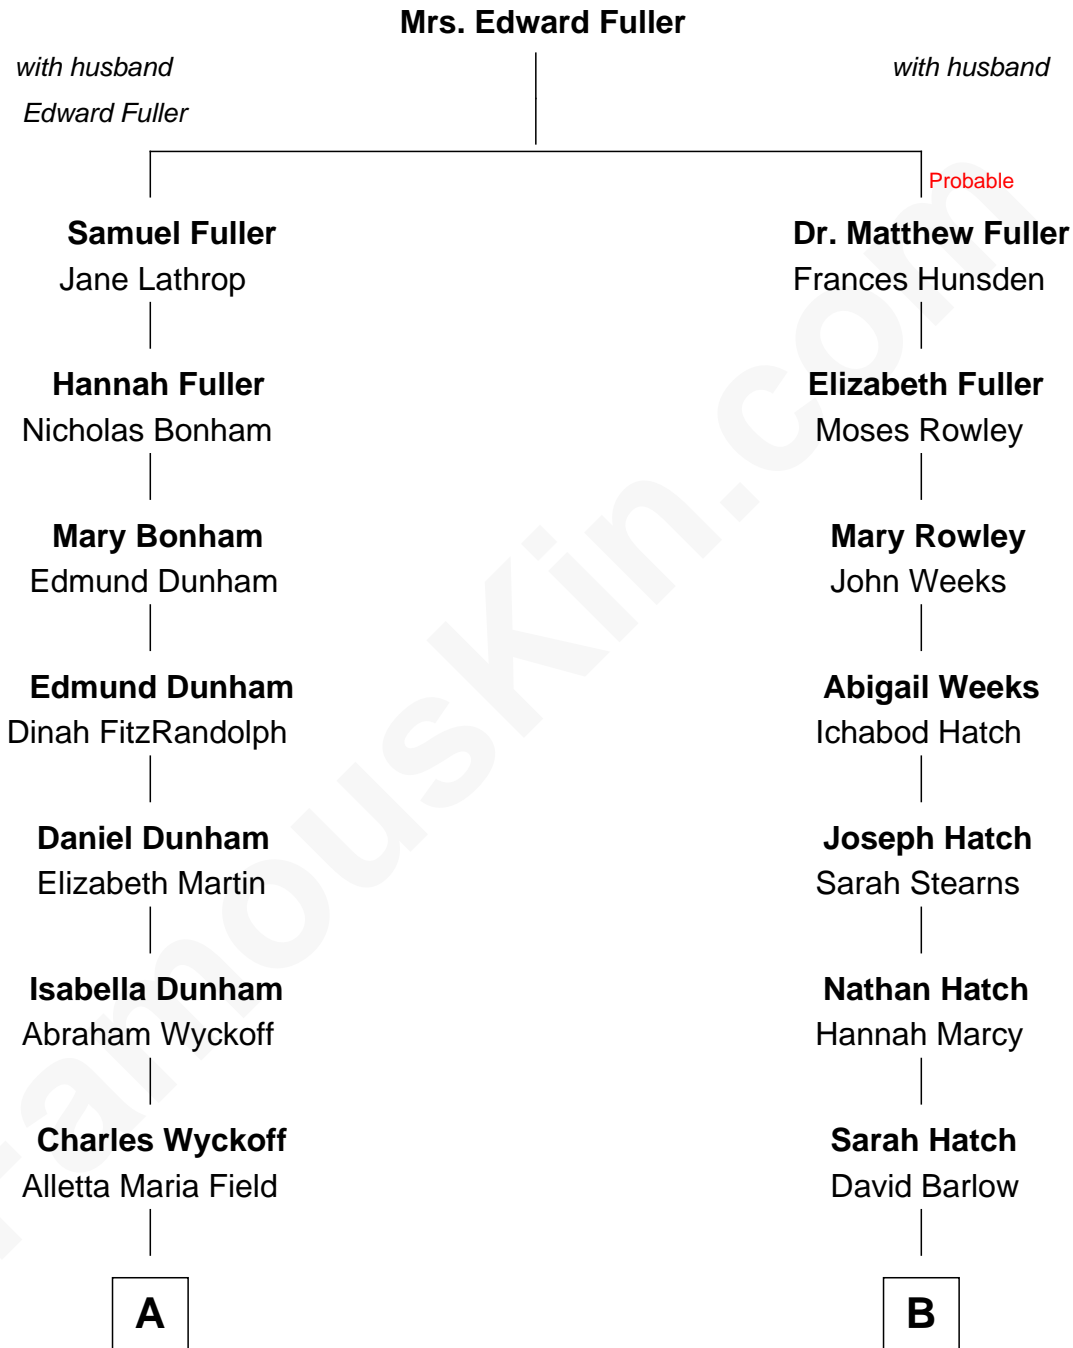

**FamousKin.com**  
**Relationship Chart of**  
**Georgia O'Keeffe**  
*American Artist*

**8th cousin 1 time removed of**  
**Maj. Gen. Francis C. Barlow**  
*Union Army - U.S. Civil War*

**A**

**Isabella Wyckoff**  
George Victor Totto

**Ida Ten Eyck Totto**  
Francis Calyxtus O'Keeffe

**Georgia O'Keeffe**  
*American Artist*

**B**

**Rev. David Hatch Barlow**  
Almira Cornelia Penniman

**Maj. Gen. Francis C. Barlow**  
*Union Army - U.S. Civil War*