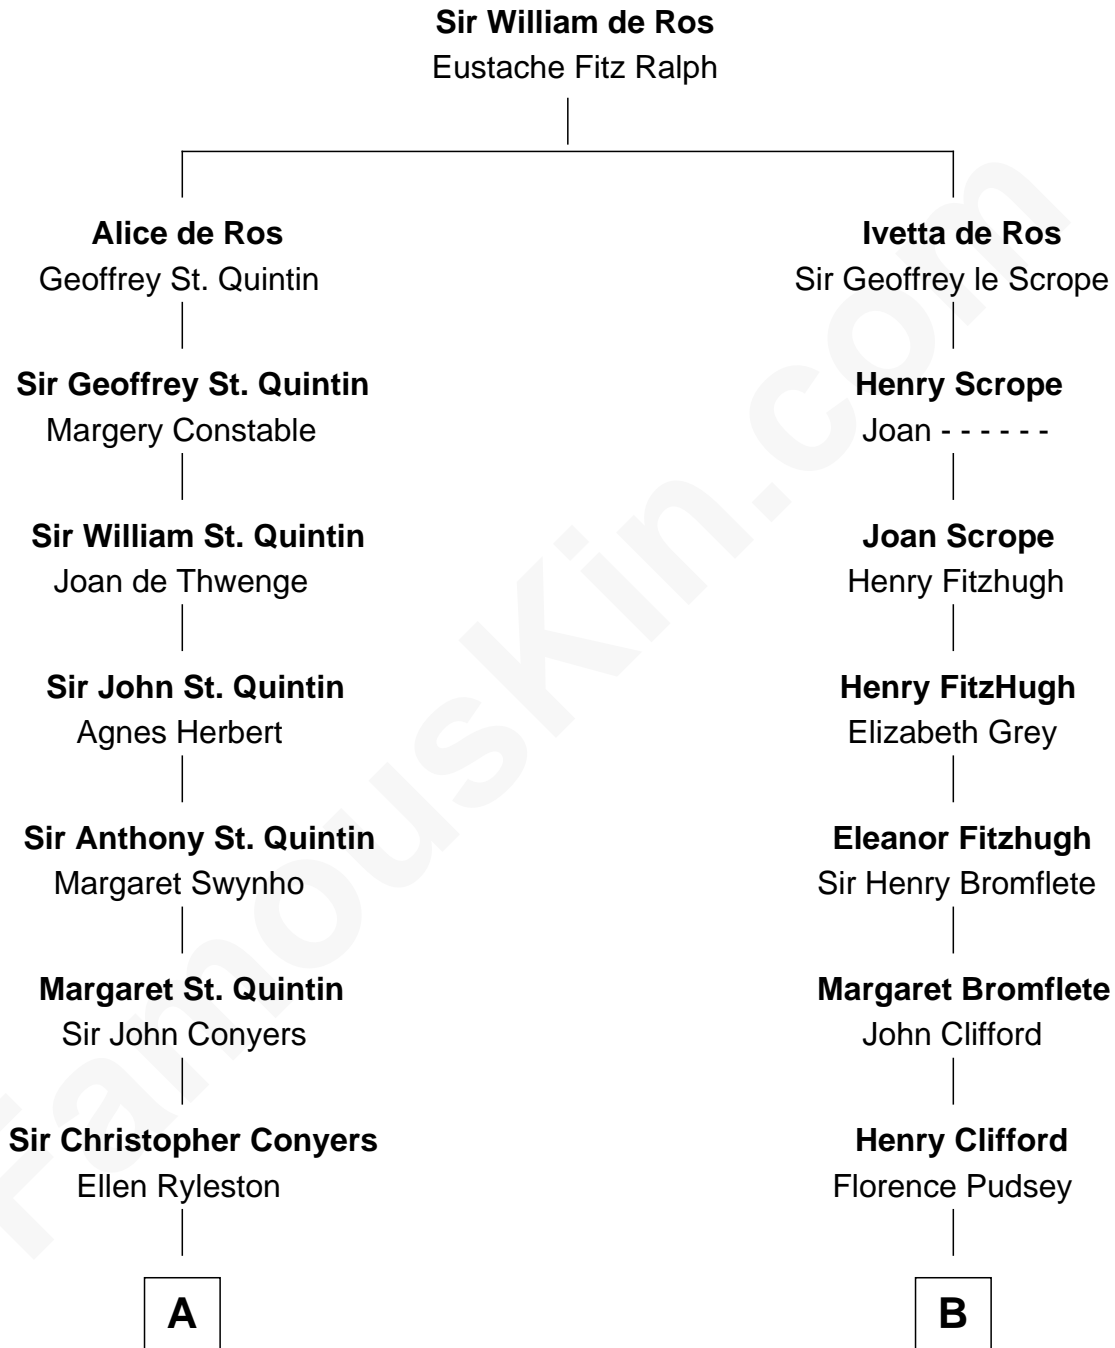

FamousKin.com
Relationship Chart of
Georgia O'Keeffe
American Artist

16th cousin 4 times removed of

Fletcher Christian
Leader of the mutiny on the Bounty

C

—
Charles Wyckoff

Alletta Maria Field

—
Isabella Wyckoff

George Victor Totto

—
Ida Ten Eyck Totto

Francis Calyxtus O'Keeffe

—
Georgia O'Keeffe

American Artist

FamousKin.com