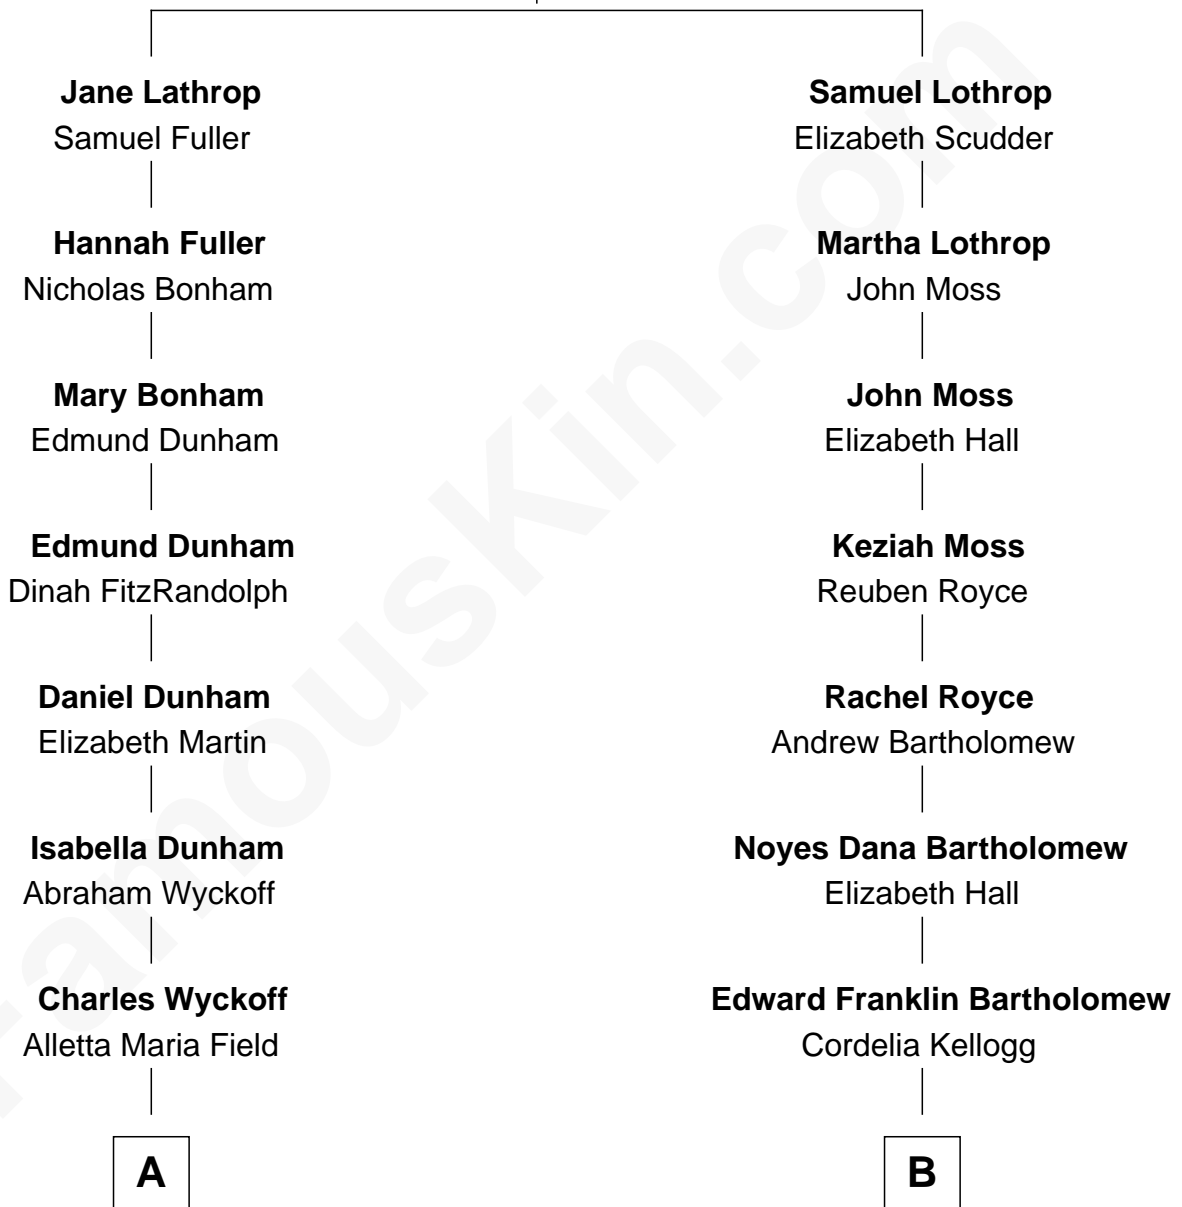

# FamousKin.com Relationship Chart of

**Georgia O'Keeffe**

*American Artist*

9th cousin 1 time removed of

**Clint Eastwood**

*TV & Film Actor and Director*

**John Lothrop**

Hannah House

**A**

**Isabella Wyckoff**  
George Victor Totto

**Ida Ten Eyck Totto**  
Francis Calyxtus O'Keeffe

**Georgia O'Keeffe**  
*American Artist*

**B**

**Sophia Aurelia Bartholomew**  
Charles Claude Runner

**Waldo Errol Runner**  
Virginia May McClanahan

**Margaret Ruth Runner**  
Clinton Eastwood

**Clint Eastwood**  
*TV & Film Actor and Director*