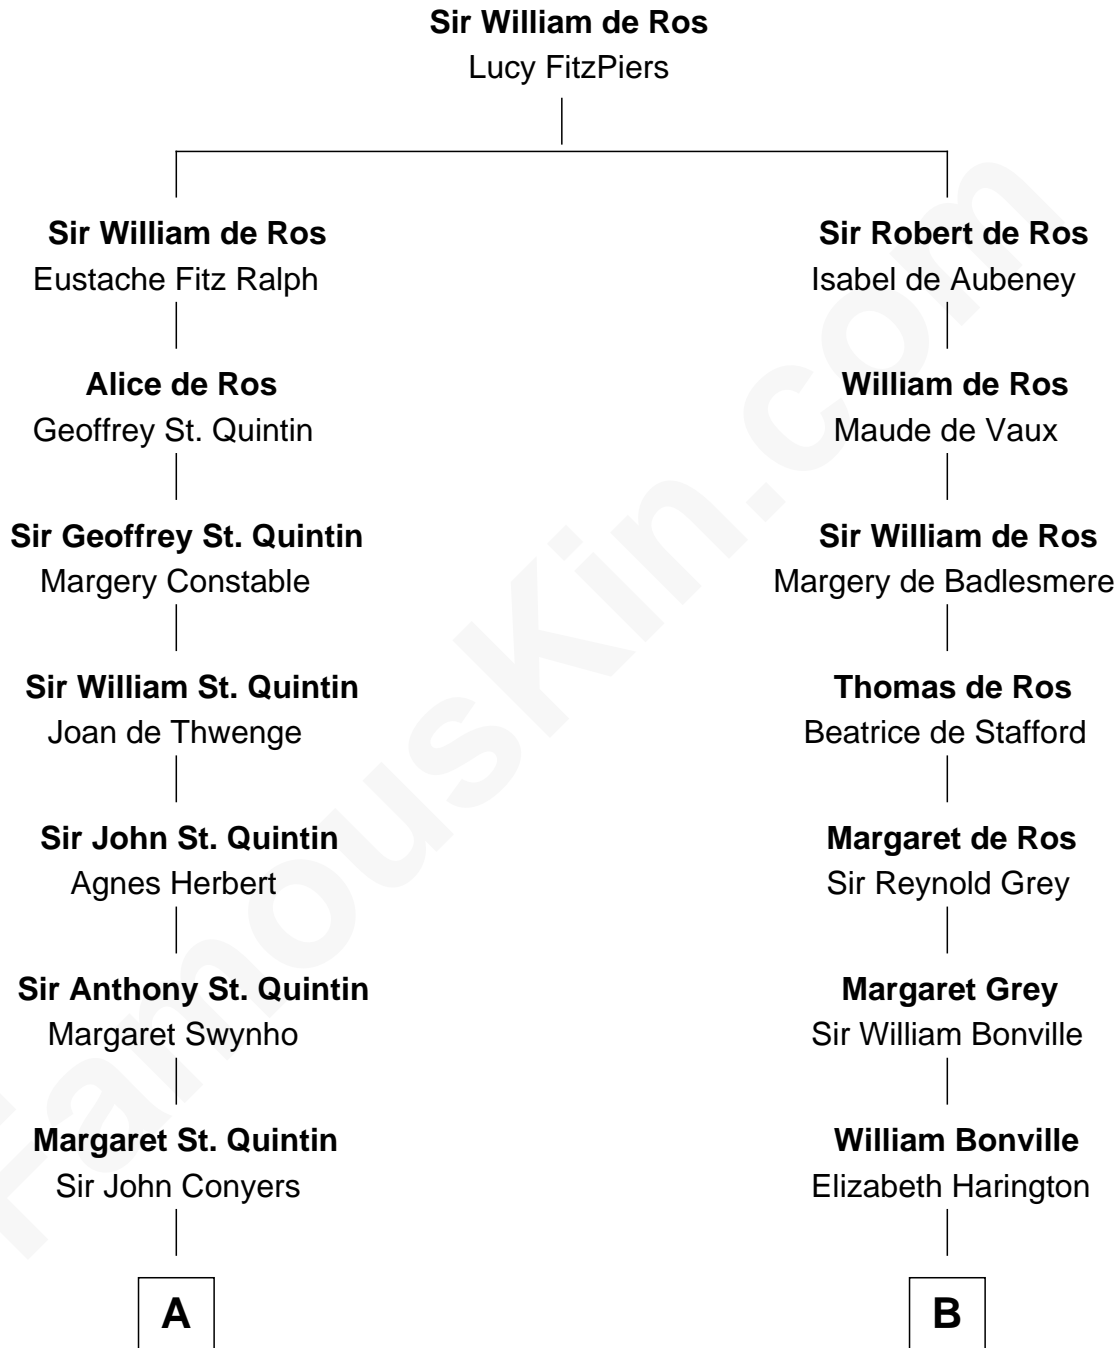

FamousKin.com
Relationship Chart of
Georgia O'Keeffe
American Artist

18th cousin 3 times removed of

William Woodbridge
2nd Governor of Michigan

C

Isabella Dunham

Abraham Wyckoff

Charles Wyckoff

Alletta Maria Field

Isabella Wyckoff

George Victor Totto

Ida Ten Eyck Totto

Francis Calyxtus O'Keeffe

Georgia O'Keeffe

American Artist

D

Dudley Woodbridge

Lucy Backus

William Woodbridge

2nd Governor of Michigan

FamousKin.com