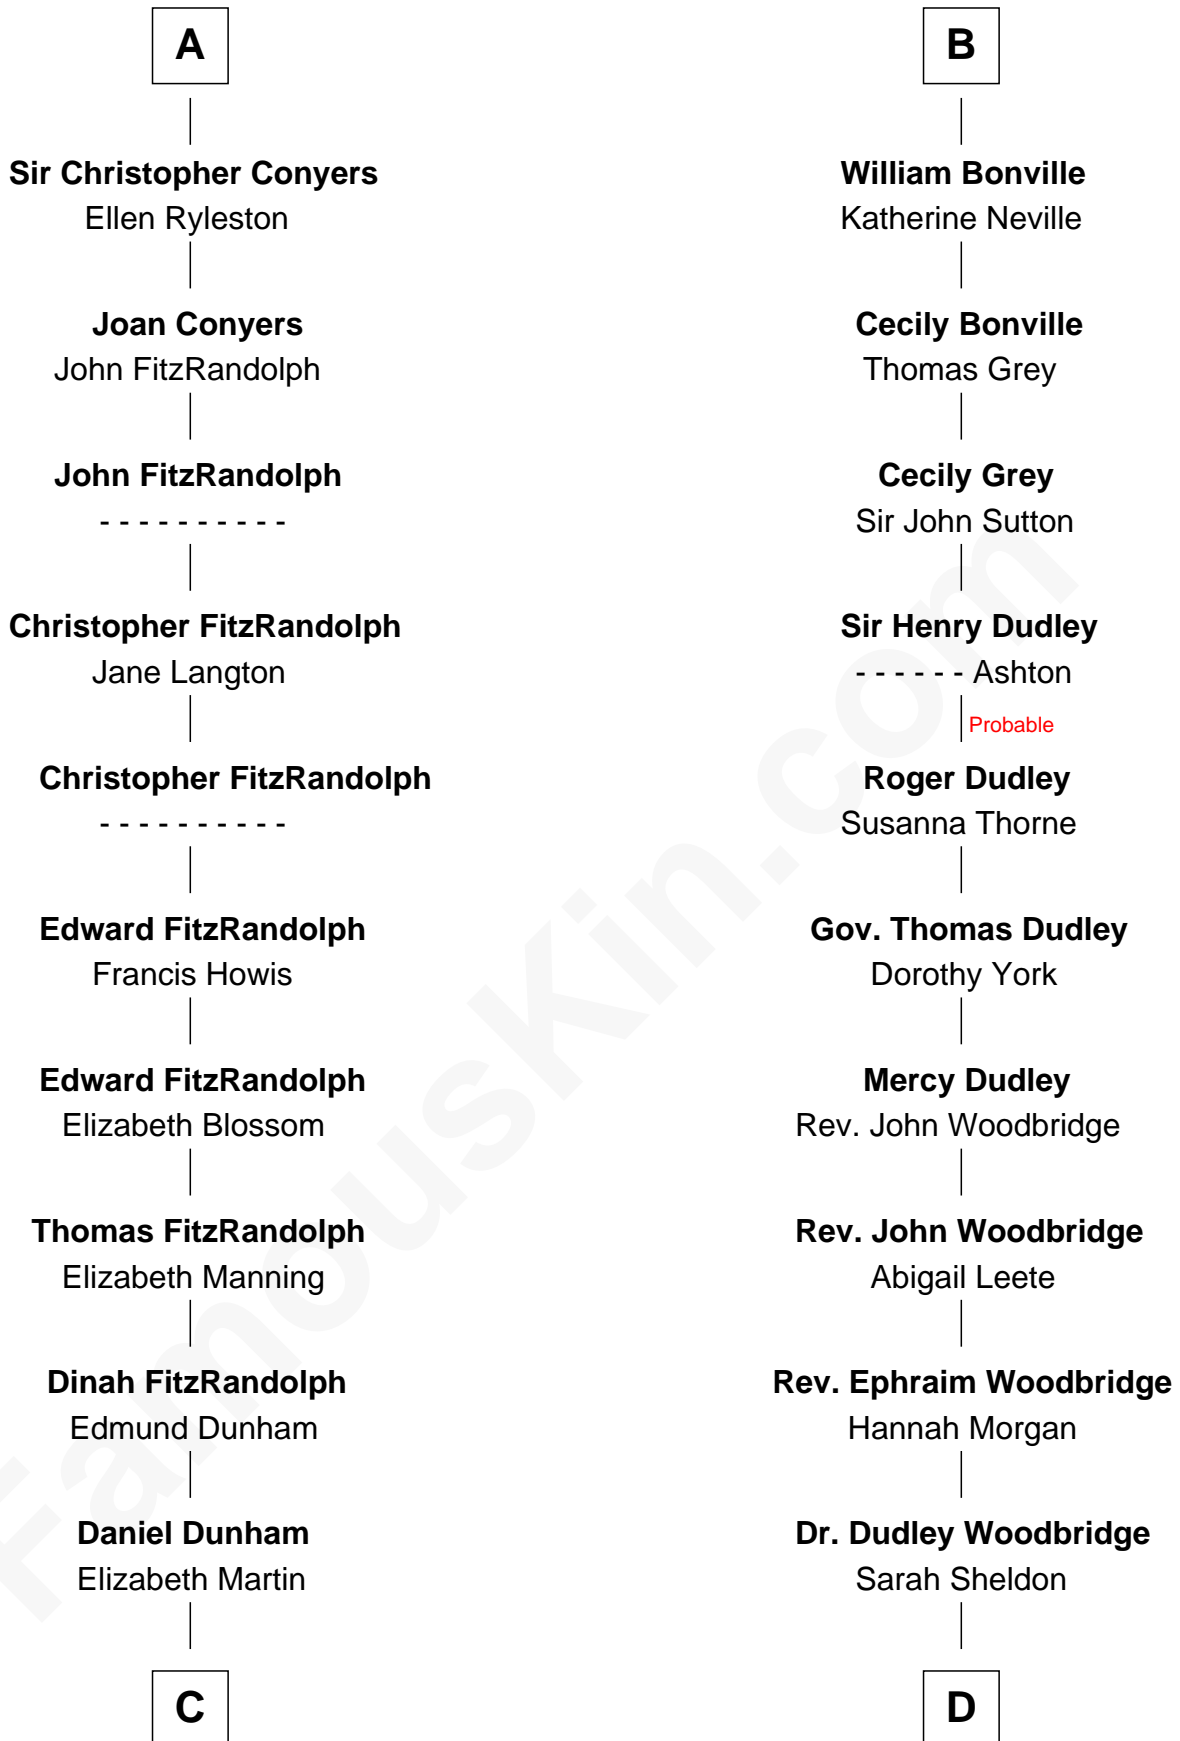

FamousKin.com
Relationship Chart of
Georgia O'Keeffe
American Artist

18th cousin 3 times removed of

William Woodbridge
2nd Governor of Michigan

C

Isabella Dunham

Abraham Wyckoff

Charles Wyckoff

Alletta Maria Field

Isabella Wyckoff

George Victor Totto

Ida Ten Eyck Totto

Francis Calyxtus O'Keeffe

Georgia O'Keeffe

American Artist

D

Dudley Woodbridge

Lucy Backus

William Woodbridge

2nd Governor of Michigan

FamousKin.com