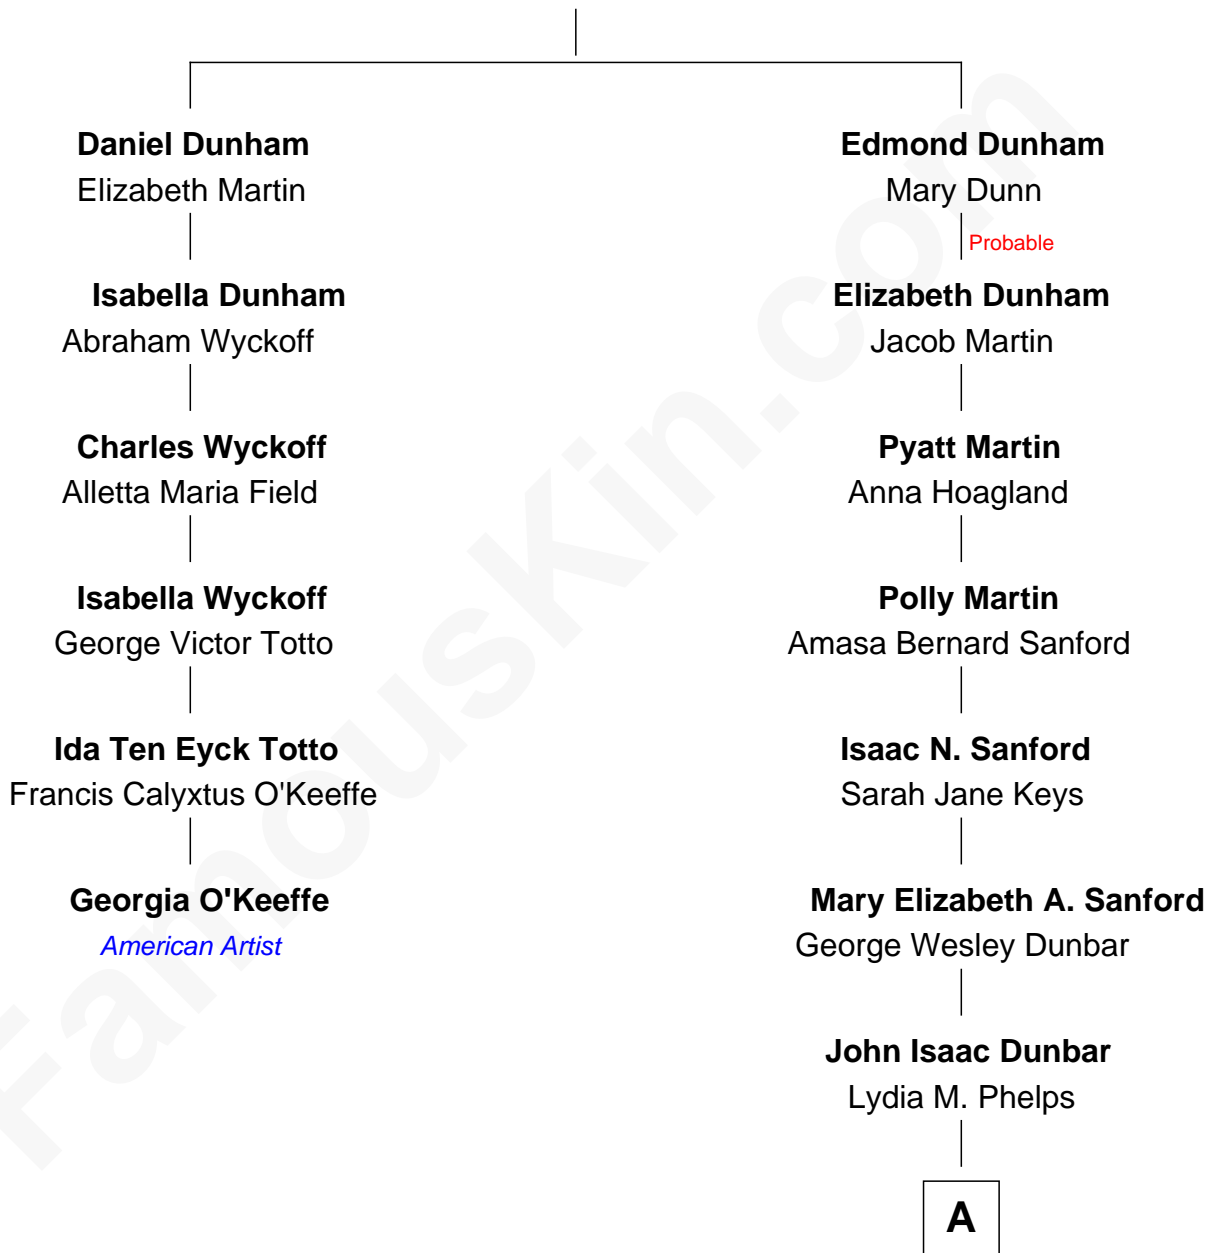

FamousKin.com

Relationship Chart of

Georgia O'Keeffe

American Artist

5th cousin 4 times removed of

Adrian Grenier
TV and Movie Actor

Edmund Dunham
Dinah FitzRandolph

A

—
Carl Sanford Dunbar

Esther R. Messenger

—
John Miles Dunbar

Karesse Grenier

—
Adrian Grenier

TV and Movie Actor