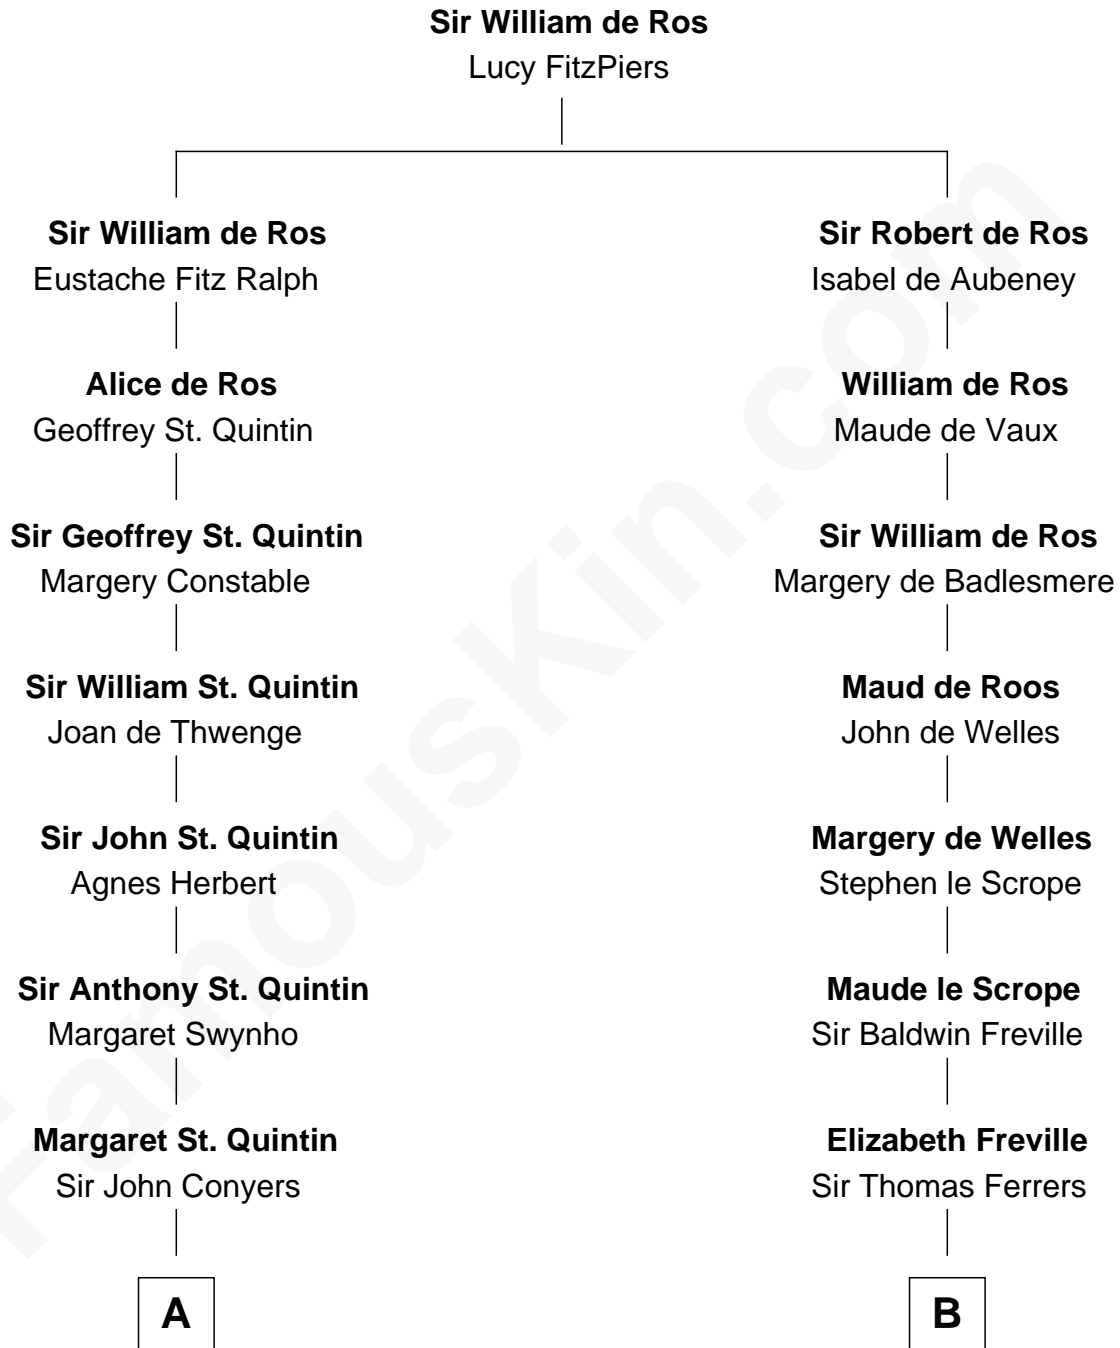

FamousKin.com
Relationship Chart of
Georgia O'Keeffe
American Artist

12th cousin 9 times removed of
Edmund Waller
English Poet and Politician

C

—
Isabella Dunham

Abraham Wyckoff

—
Charles Wyckoff

Alletta Maria Field

—
Isabella Wyckoff

George Victor Totto

—
Ida Ten Eyck Totto

Francis Calyxtus O'Keeffe

—
Georgia O'Keeffe

American Artist