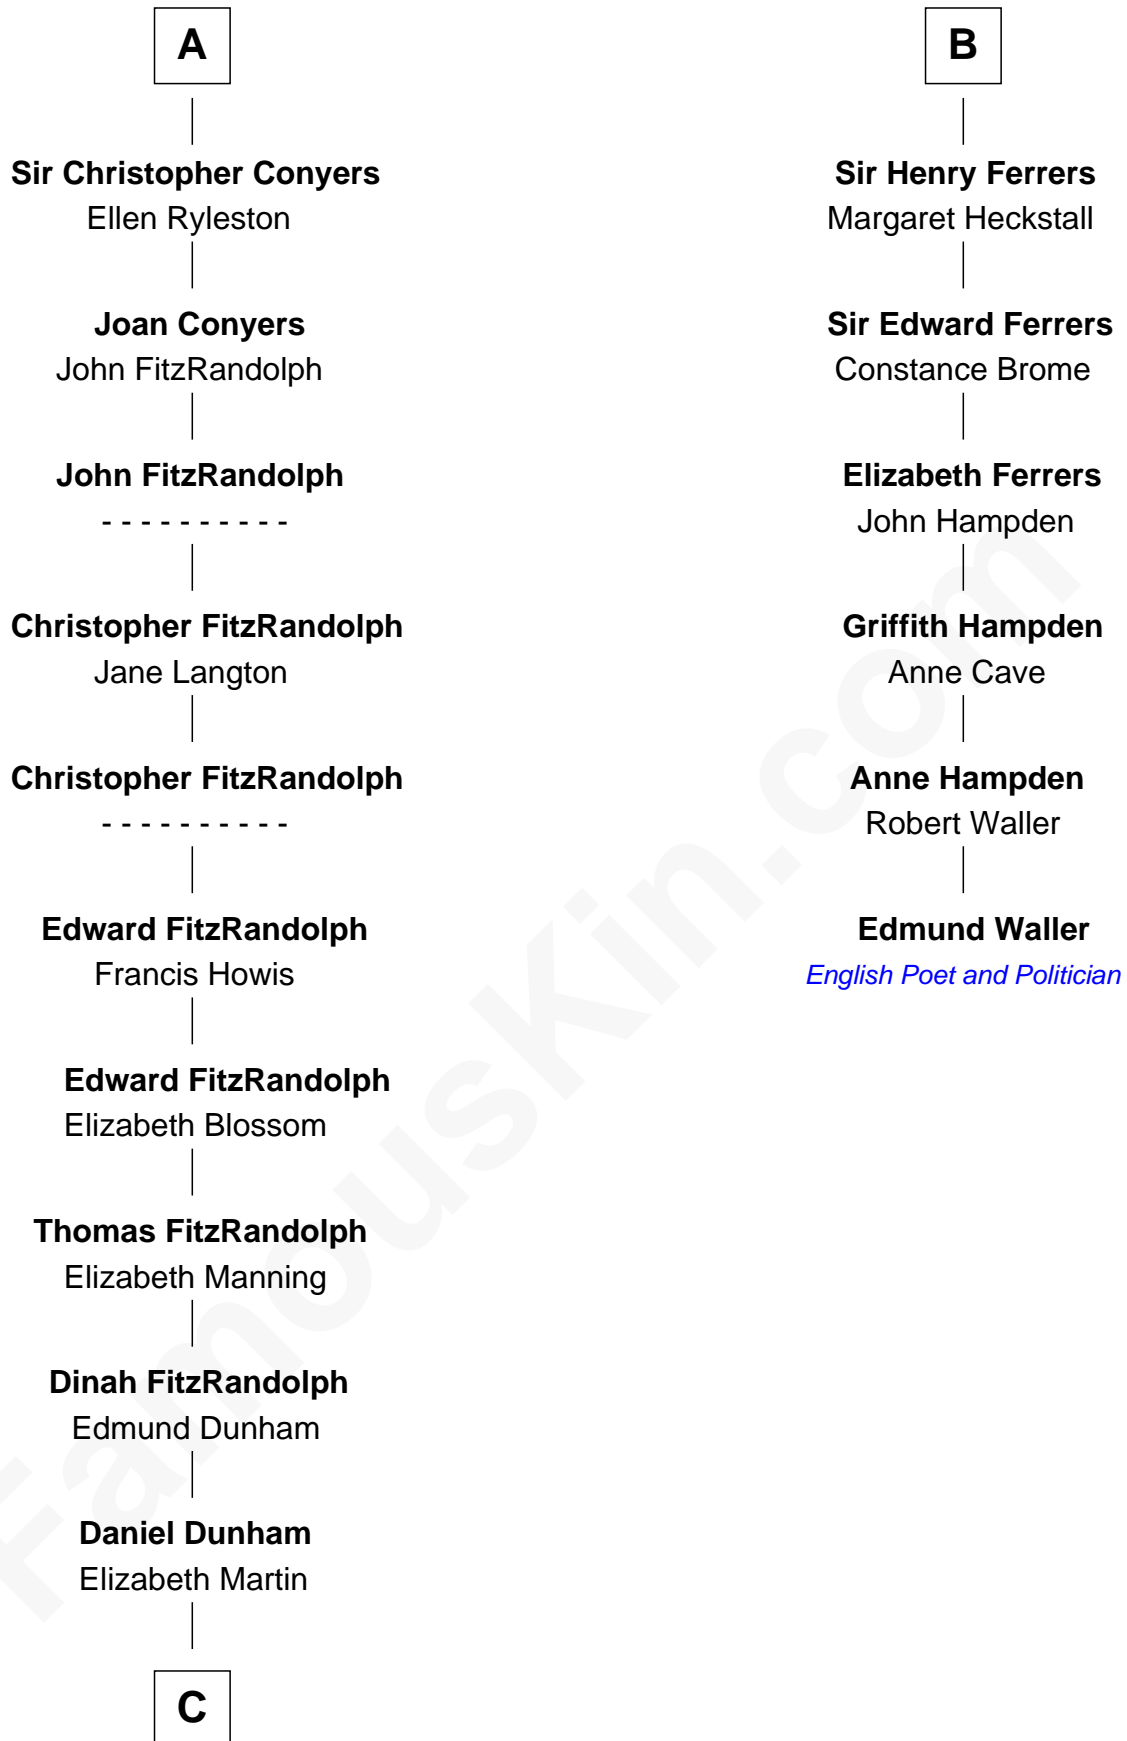

FamousKin.com
Relationship Chart of
Georgia O'Keeffe
American Artist

12th cousin 9 times removed of
Edmund Waller
English Poet and Politician

C

—
Isabella Dunham

Abraham Wyckoff

—
Charles Wyckoff

Alletta Maria Field

—
Isabella Wyckoff

George Victor Totto

—
Ida Ten Eyck Totto

Francis Calyxtus O'Keeffe

—
Georgia O'Keeffe

American Artist