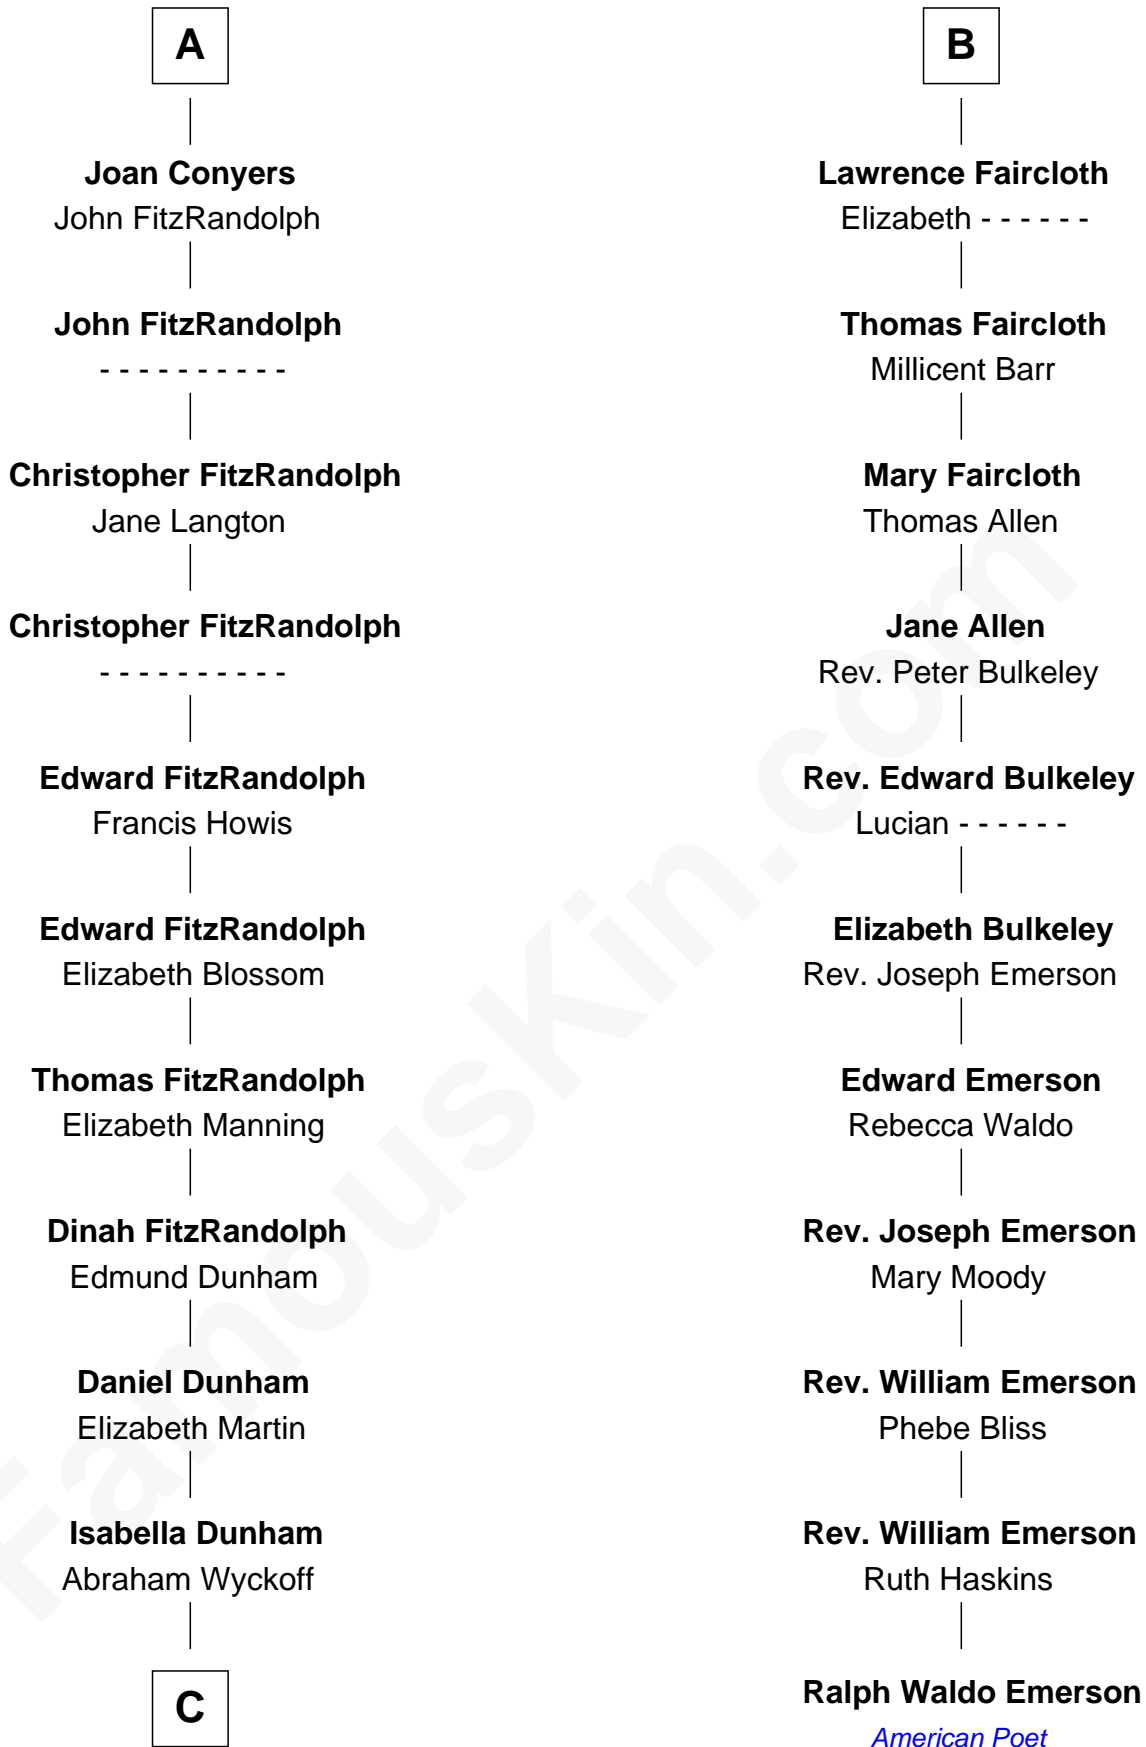

FamousKin.com
Relationship Chart of
Georgia O'Keeffe
American Artist

17th cousin 3 times removed of
Ralph Waldo Emerson
American Poet

C

—
Charles Wyckoff

Alletta Maria Field

—
Isabella Wyckoff

George Victor Totto

—
Ida Ten Eyck Totto

Francis Calyxtus O'Keeffe

—
Georgia O'Keeffe

American Artist

FamousKin.com