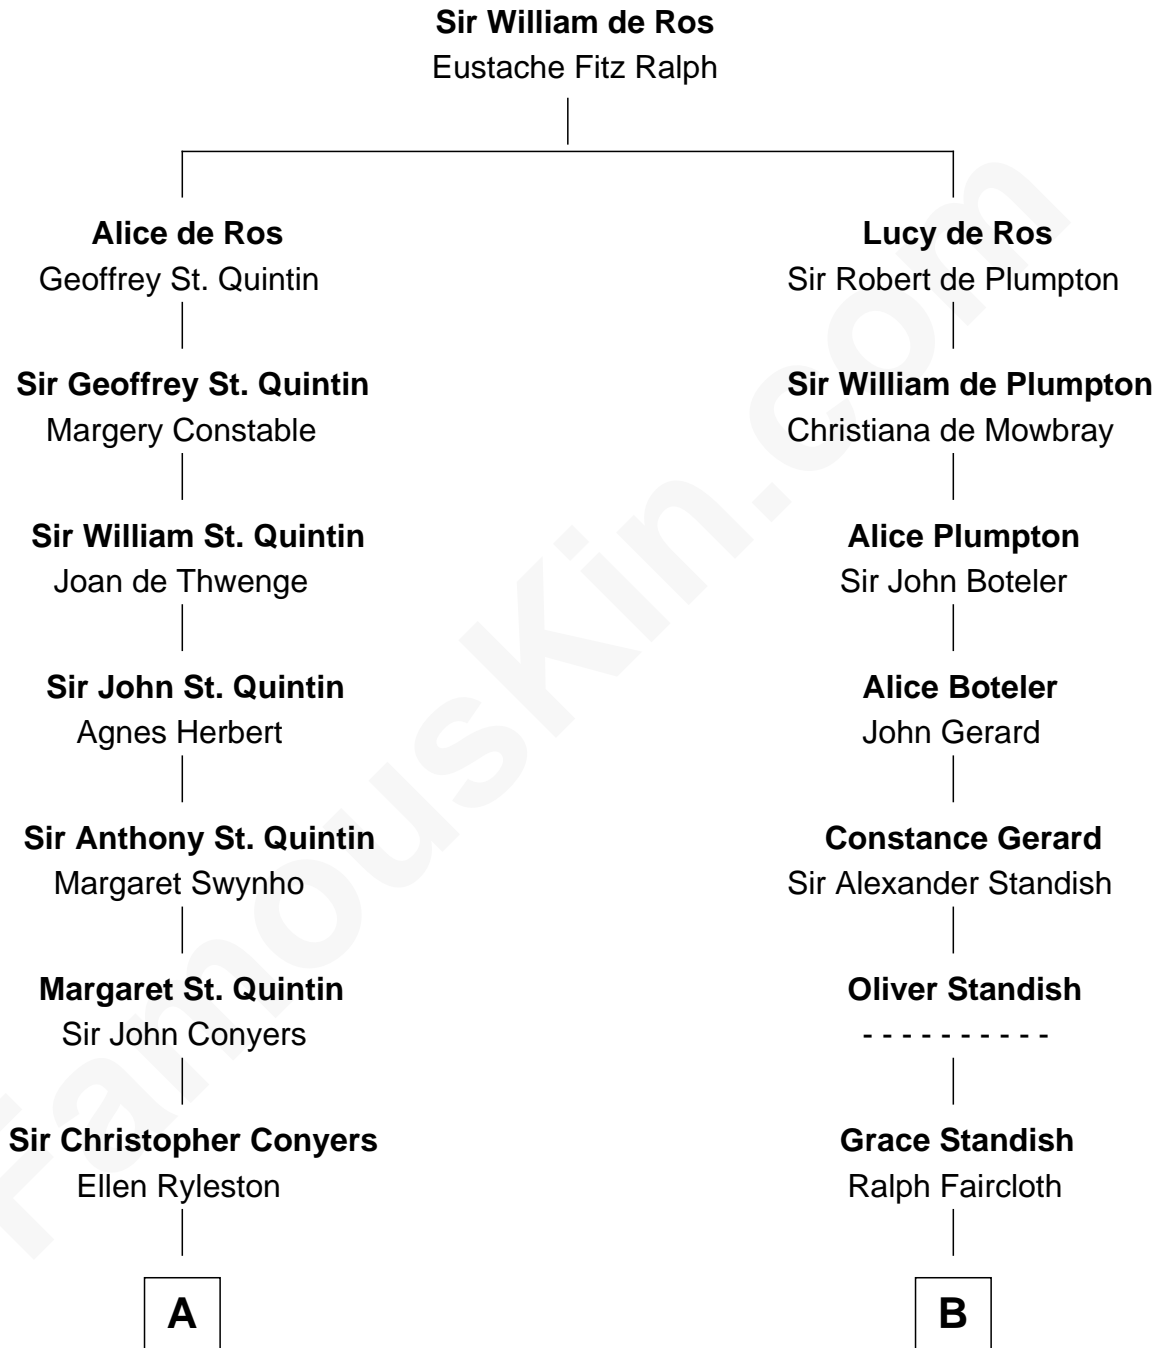

FamousKin.com
Relationship Chart of
Georgia O'Keeffe
American Artist

17th cousin 3 times removed of
Ralph Waldo Emerson
American Poet

C

—
Charles Wyckoff

Alletta Maria Field

—
Isabella Wyckoff

George Victor Totto

—
Ida Ten Eyck Totto

Francis Calyxtus O'Keeffe

—
Georgia O'Keeffe

American Artist

FamousKin.com