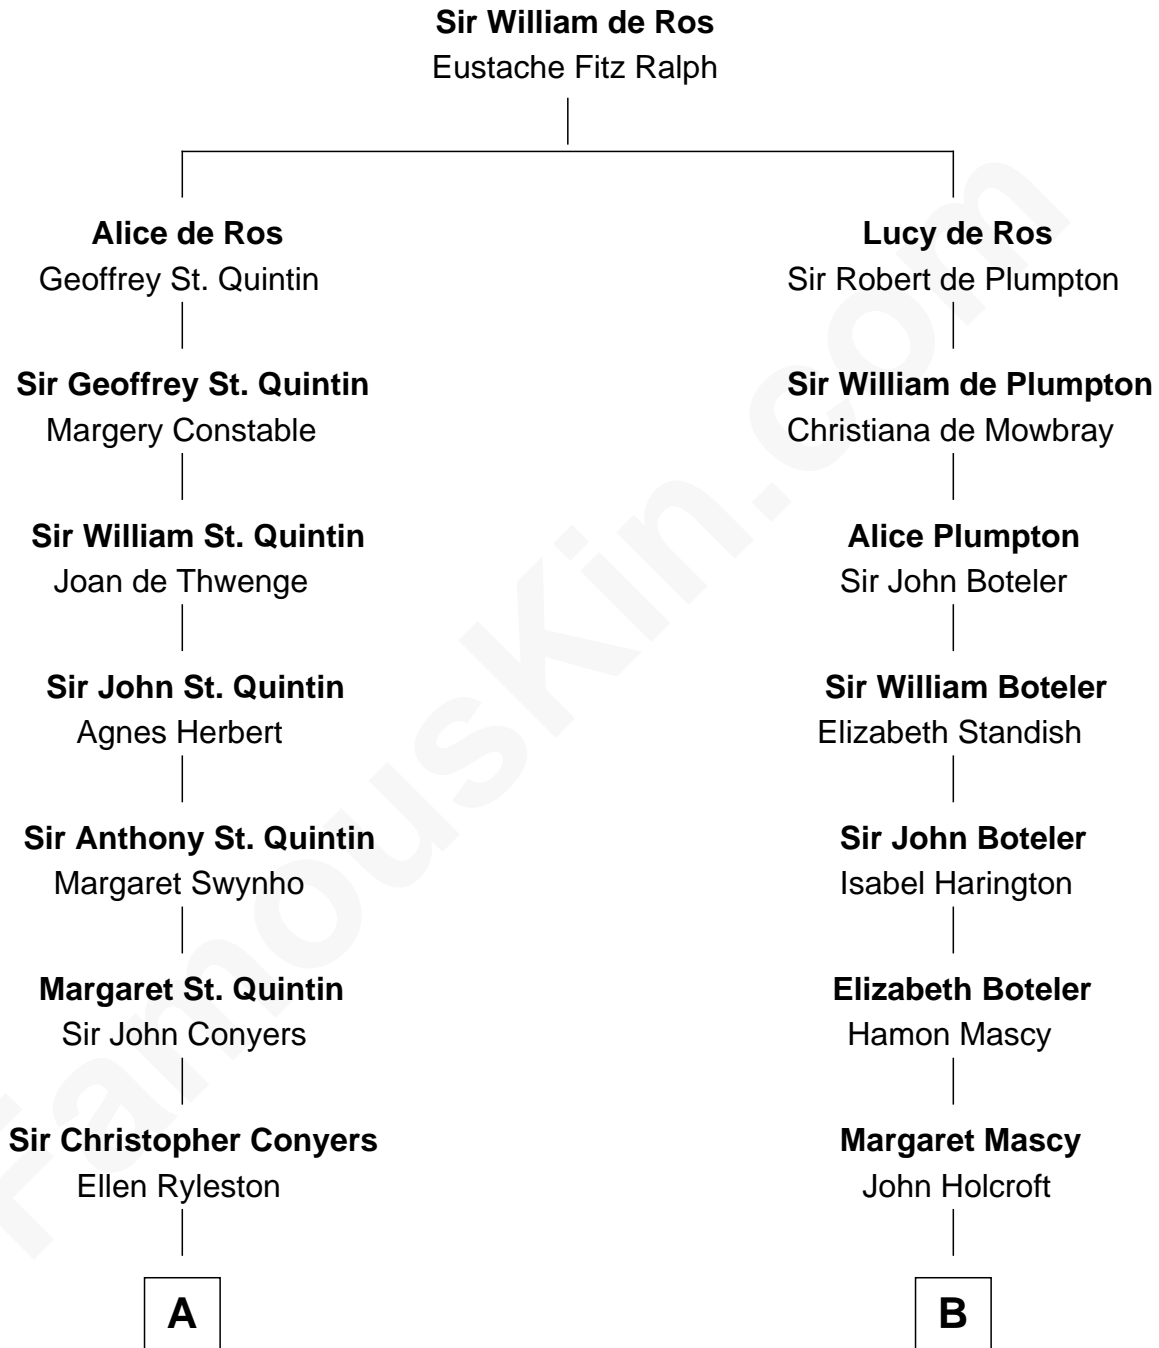

FamousKin.com
Relationship Chart of
Georgia O'Keeffe
American Artist

18th cousin 2 times removed of
Ellen (Herndon) Arthur
Wife of President Chester A. Arthur

C

Charles Wyckoff
Alletta Maria Field

Isabella Wyckoff
George Victor Totto

Ida Ten Eyck Totto
Francis Calyxtus O'Keeffe

Georgia O'Keeffe
American Artist

D

Capt. William Lewis Herndon
Frances Elizabeth Hansborough

Ellen (Herndon) Arthur
Wife of President Chester Arthur

FamousKin.com