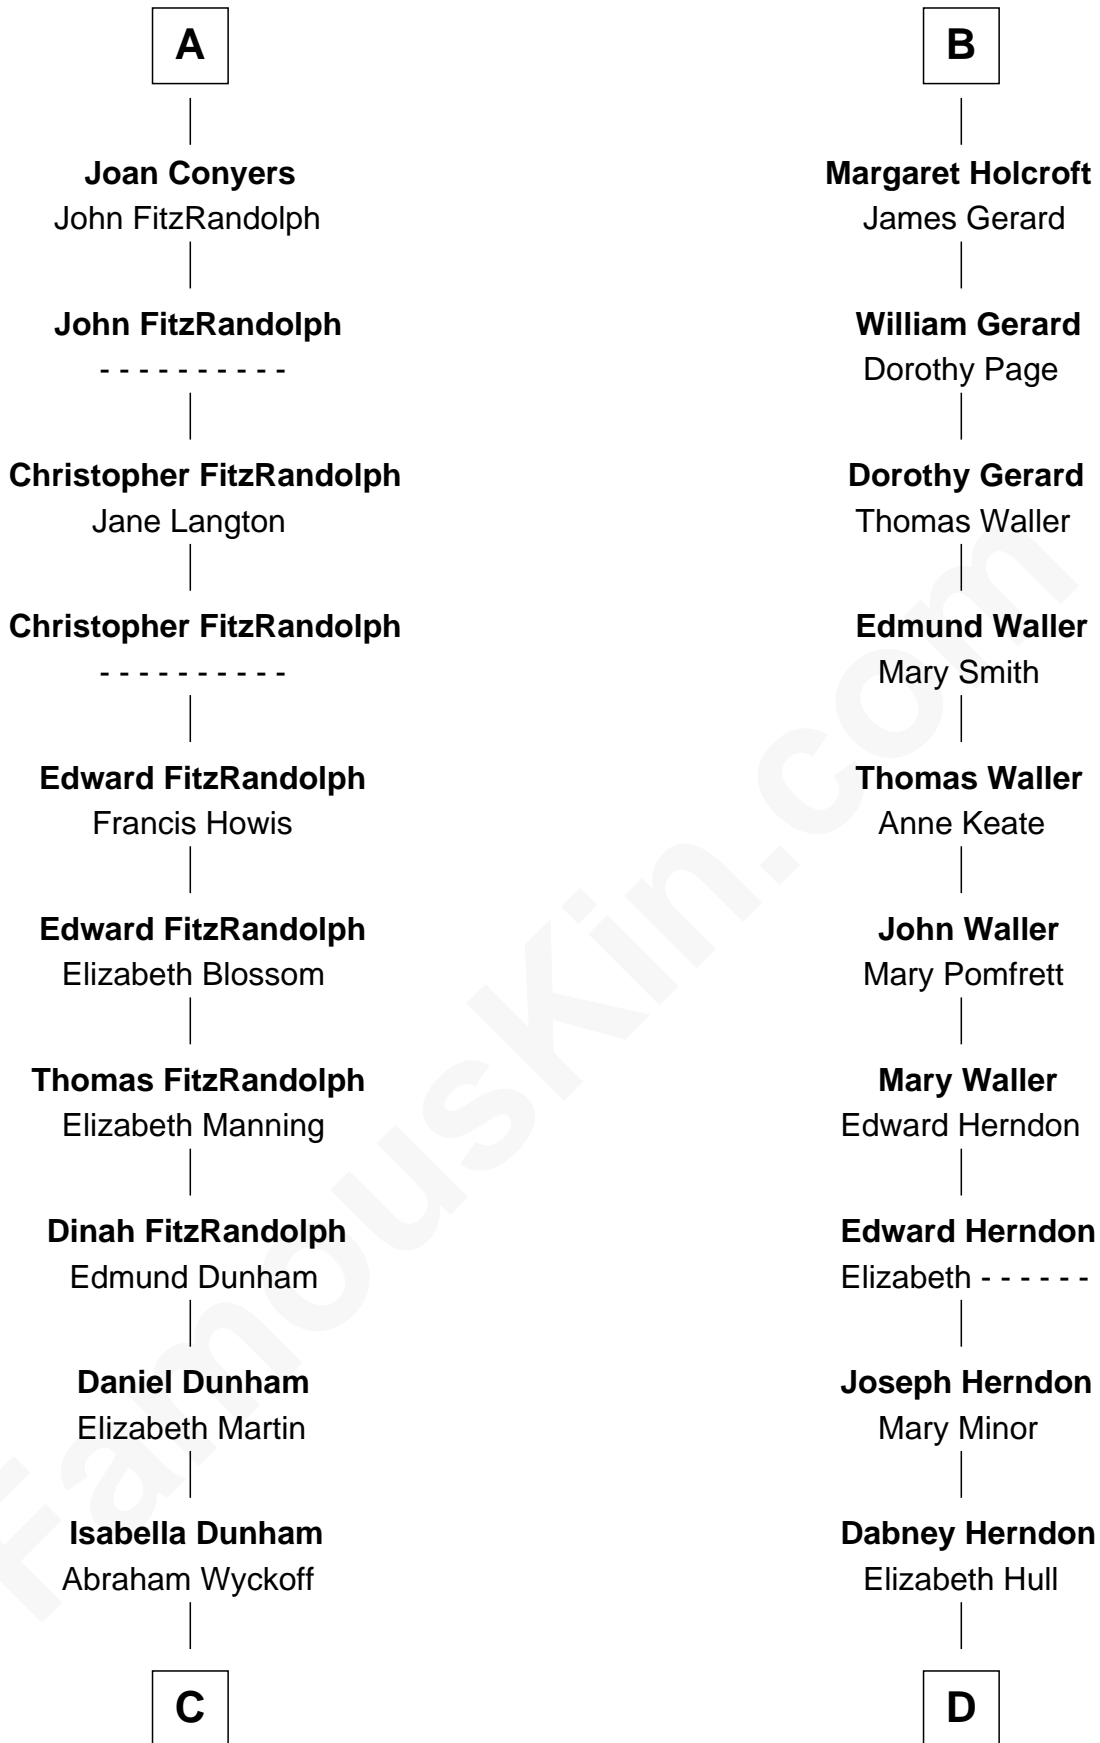

FamousKin.com
Relationship Chart of
Georgia O'Keeffe
American Artist

18th cousin 2 times removed of
Ellen (Herndon) Arthur
Wife of President Chester A. Arthur

C

Charles Wyckoff
Alletta Maria Field

Isabella Wyckoff
George Victor Totto

Ida Ten Eyck Totto
Francis Calyxtus O'Keeffe

Georgia O'Keeffe
American Artist

D

Capt. William Lewis Herndon
Frances Elizabeth Hansborough

Ellen (Herndon) Arthur
Wife of President Chester Arthur

FamousKin.com