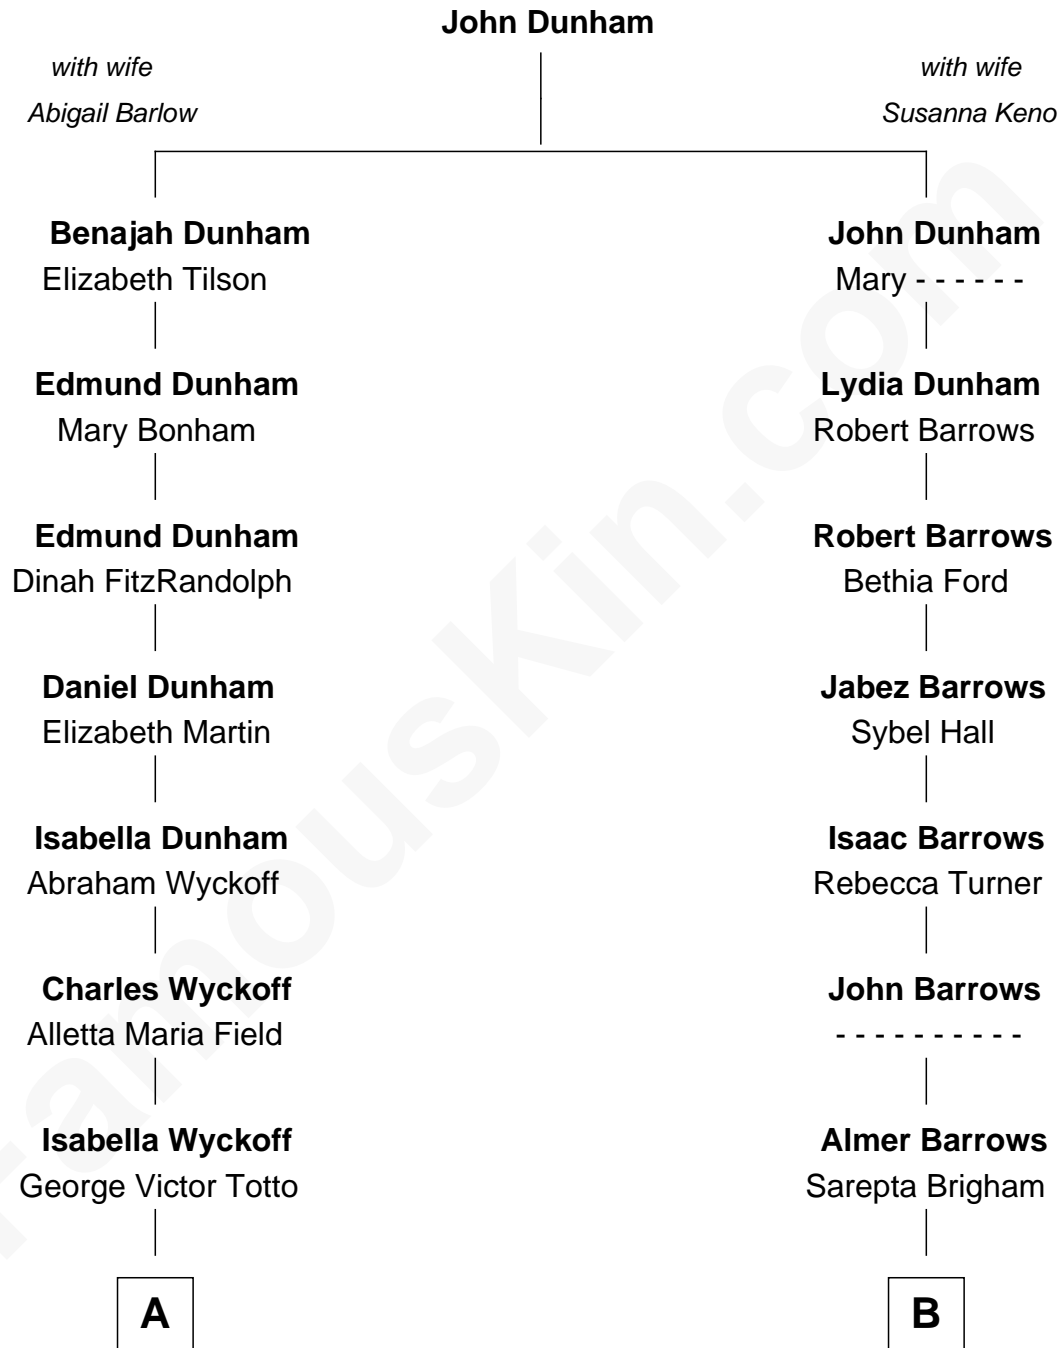

**FamousKin.com**  
**Relationship Chart of**  
**Georgia O'Keeffe**  
*American Artist*

8th cousin 3 times removed of  
**Sydney Biddle Barrows**  
*Mayflower Madam*

**A**

**Ida Ten Eyck Totto**  
Francis Calyxtus O'Keeffe

**Georgia O'Keeffe**  
*American Artist*

**B**

**Walter Almer Barrows**  
Mary Hughes Wales

**Walter Almer Barrows**  
Sarah Olive Byers

**Donald Byers Barrows**  
Sydney Biddle

**Donald Byers Barrows**  
Jeannette Ballantine

**Sydney Biddle Barrows**  
*Mayflower Madam*

FamousKin.com