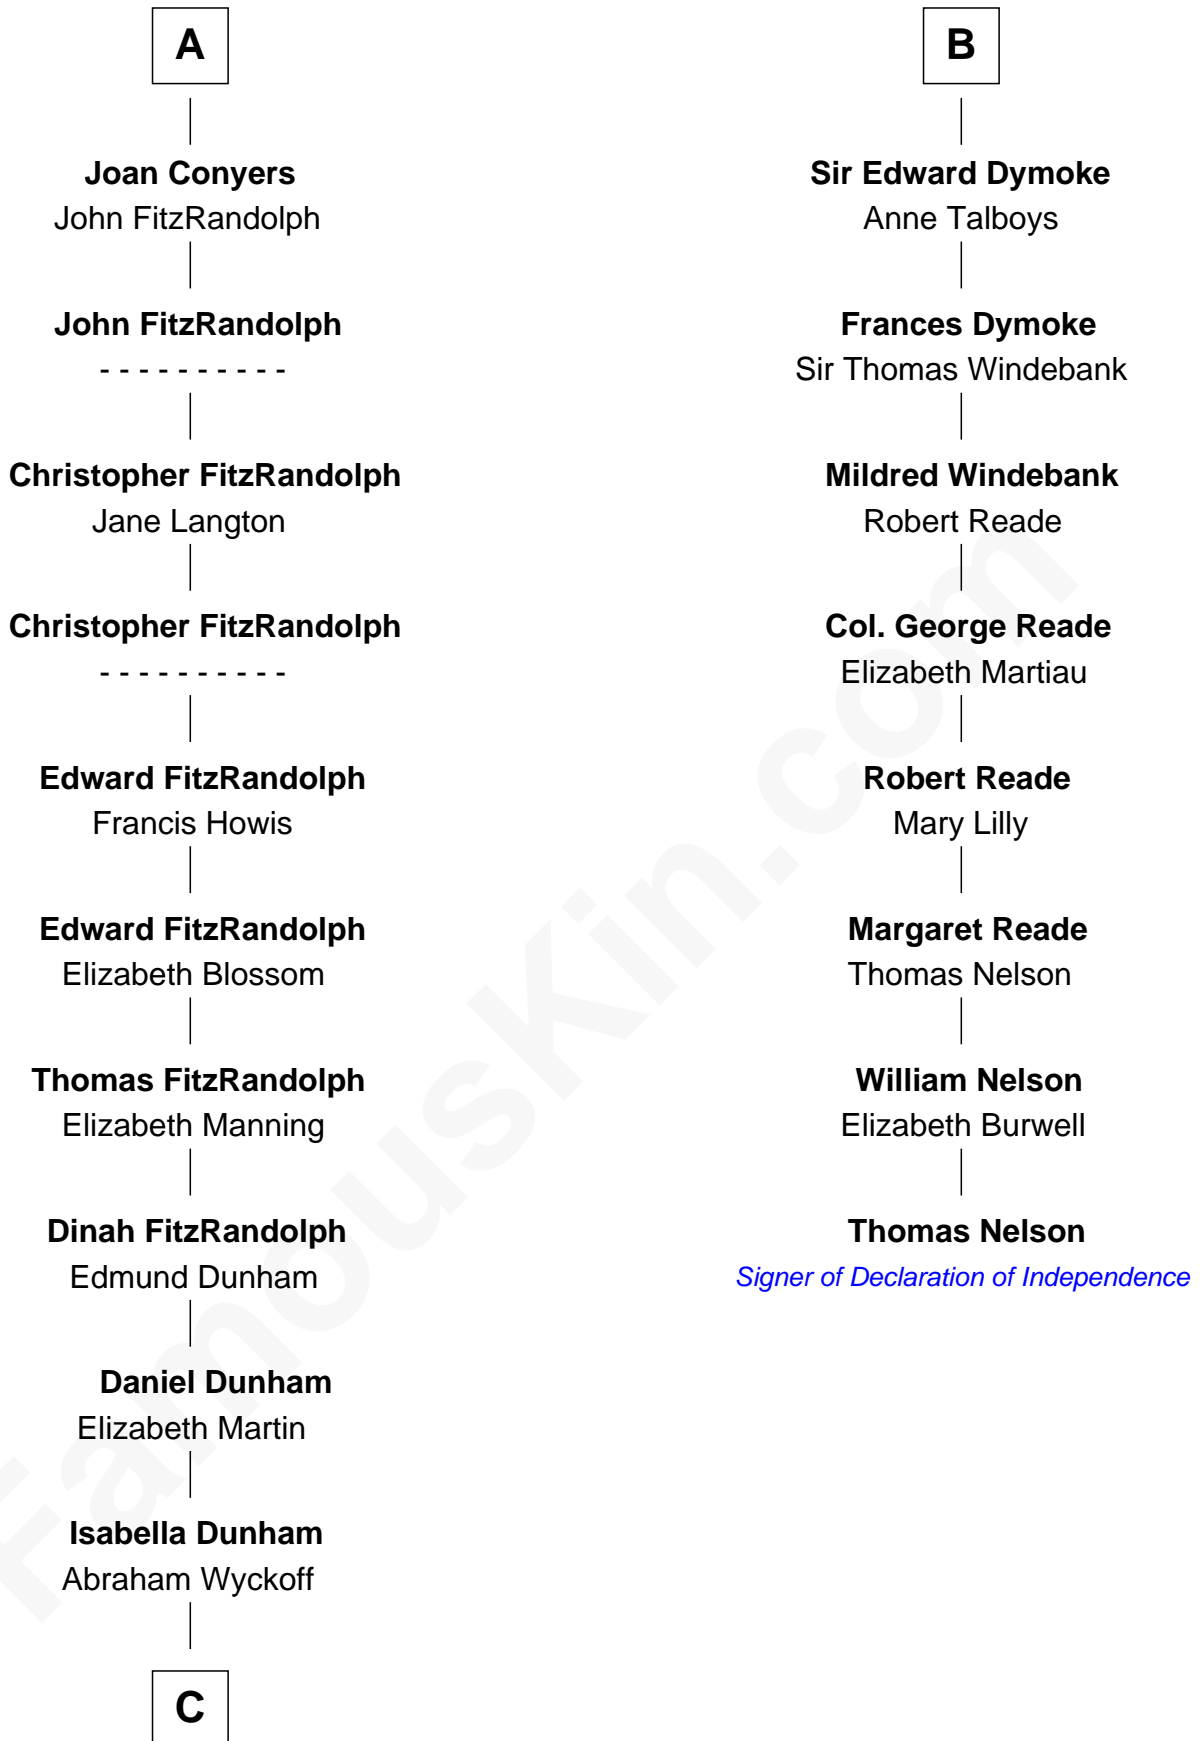

FamousKin.com
Relationship Chart of
Georgia O'Keeffe
American Artist

14th cousin 6 times removed of

Thomas Nelson
Signer of the Declaration of Independence

C

—
Charles Wyckoff

Alletta Maria Field

—
Isabella Wyckoff

George Victor Totto

—
Ida Ten Eyck Totto

Francis Calyxtus O'Keeffe

—
Georgia O'Keeffe

American Artist