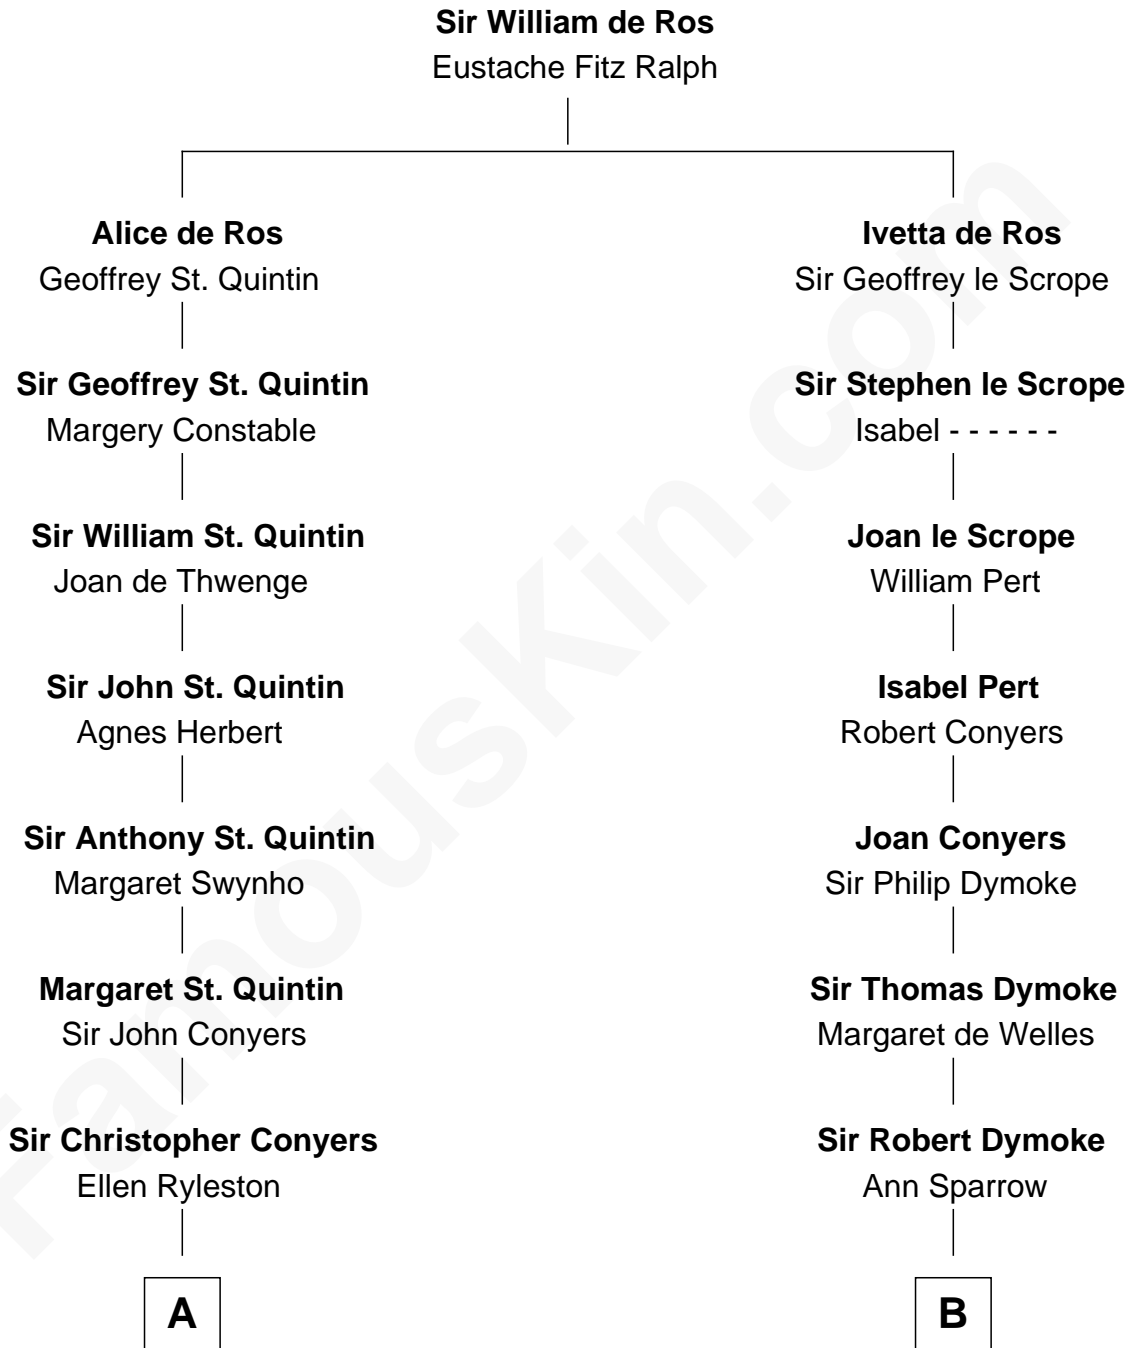

FamousKin.com
Relationship Chart of
Georgia O'Keeffe
American Artist

14th cousin 6 times removed of

Thomas Nelson
Signer of the Declaration of Independence

C

—
Charles Wyckoff

Alletta Maria Field

—
Isabella Wyckoff

George Victor Totto

—
Ida Ten Eyck Totto

Francis Calyxtus O'Keeffe

—
Georgia O'Keeffe

American Artist