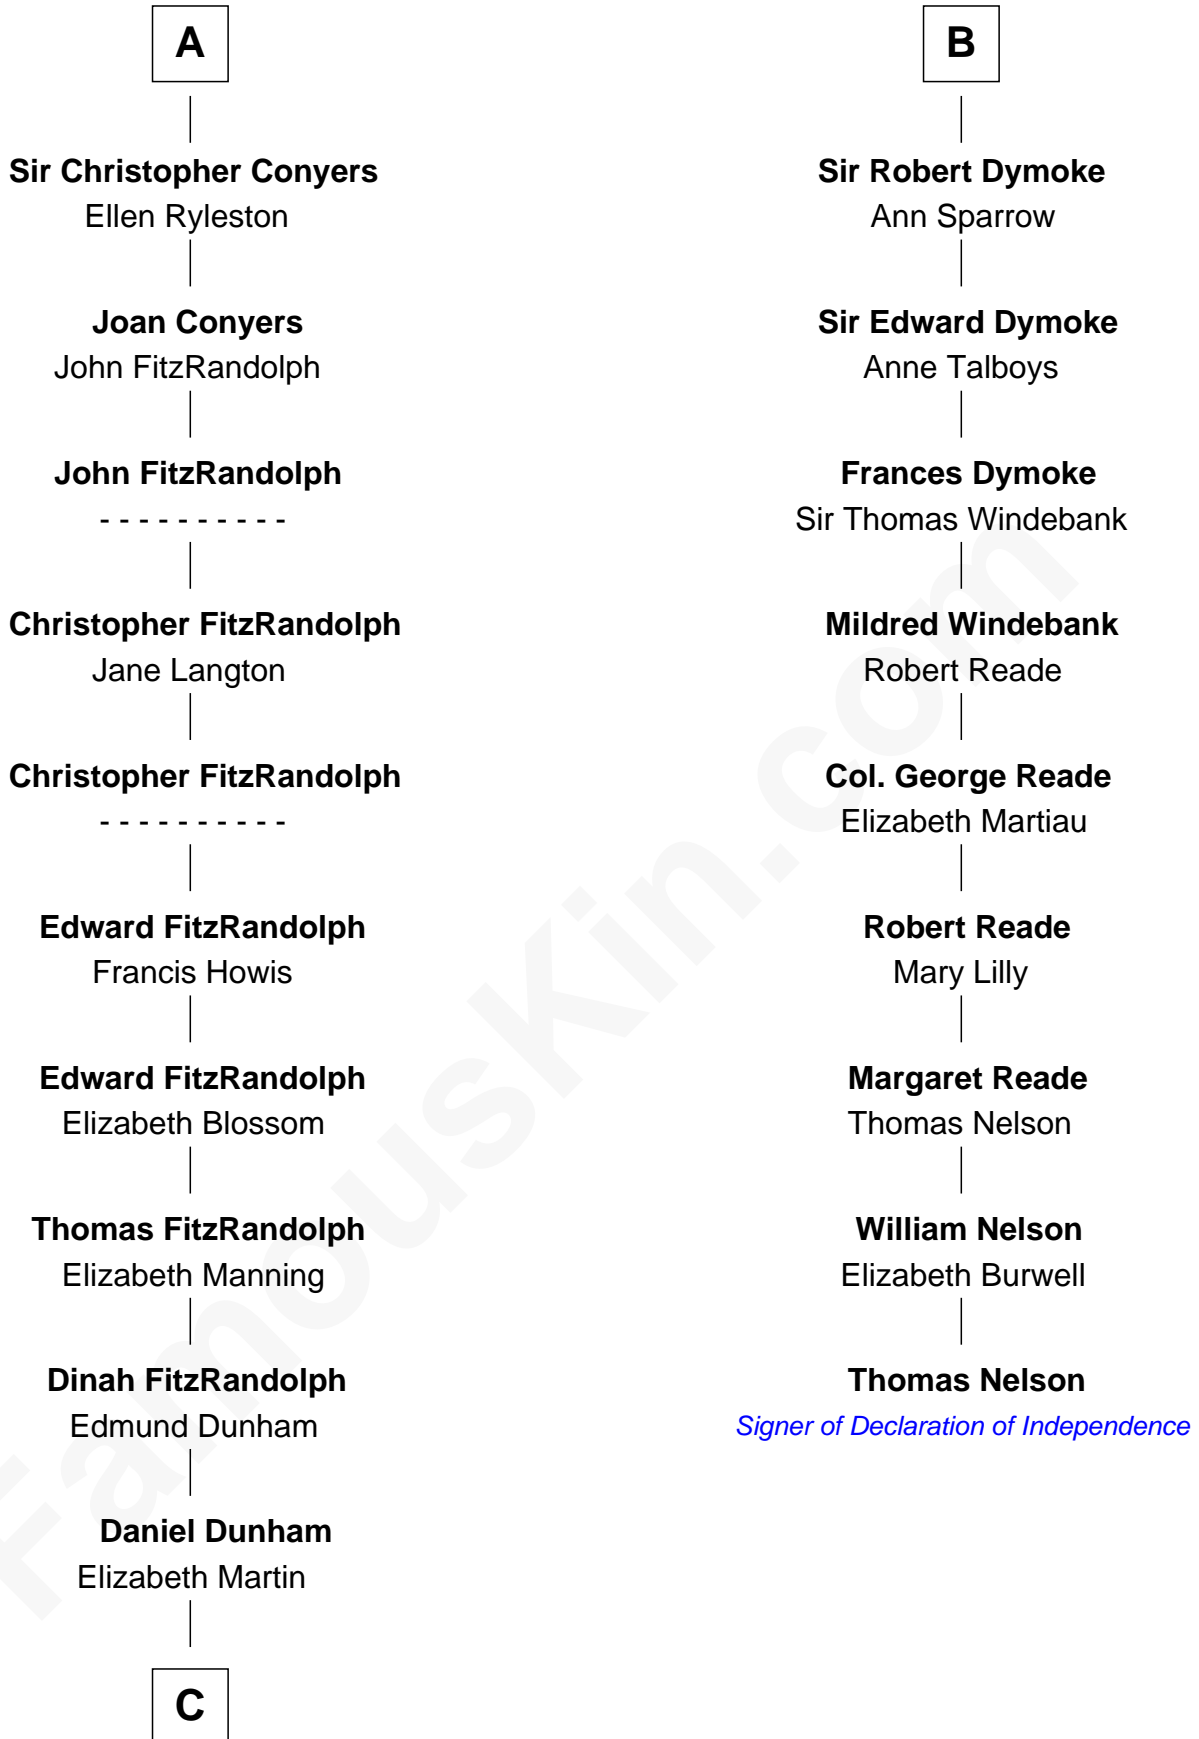

FamousKin.com
Relationship Chart of
Georgia O'Keeffe
American Artist

15th cousin 6 times removed of

Thomas Nelson
Signer of the Declaration of Independence

C

—
Isabella Dunham

Abraham Wyckoff

—
Charles Wyckoff

Alletta Maria Field

—
Isabella Wyckoff

George Victor Totto

—
Ida Ten Eyck Totto

Francis Calyxtus O'Keeffe

—
Georgia O'Keeffe

American Artist