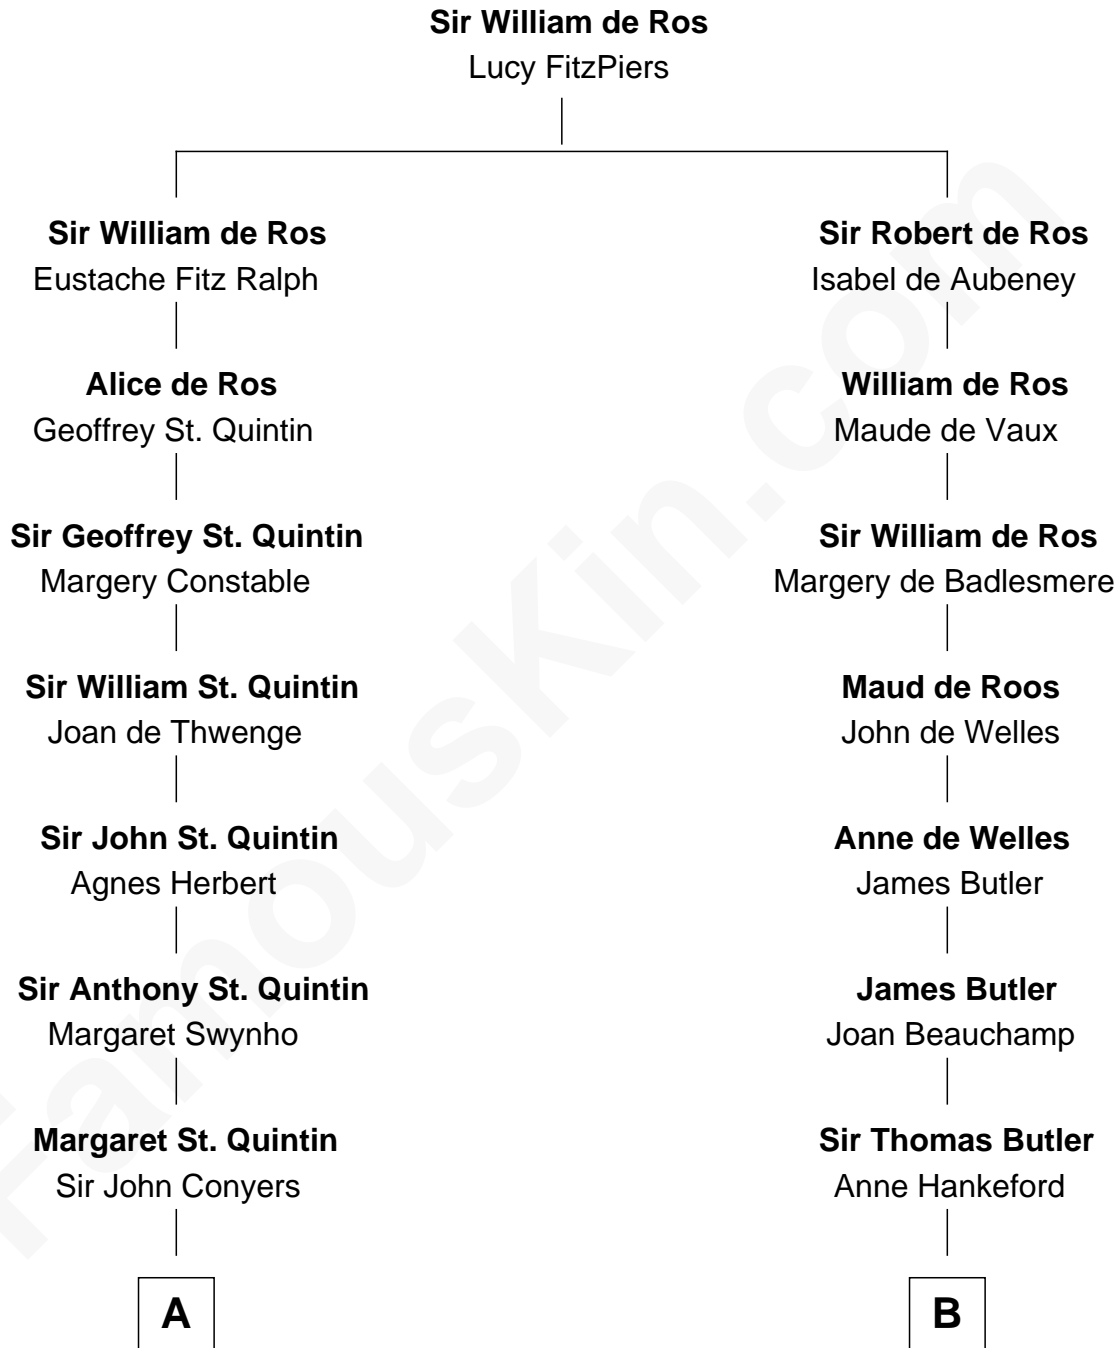

FamousKin.com
Relationship Chart of
Georgia O'Keeffe
American Artist

17th cousin 4 times removed of

William Floyd
Signer of the Declaration of Independence

C

—
Isabella Dunham

Abraham Wyckoff

—
Charles Wyckoff

Alletta Maria Field

—
Isabella Wyckoff

George Victor Totto

—
Ida Ten Eyck Totto

Francis Calyxtus O'Keeffe

—
Georgia O'Keeffe

American Artist