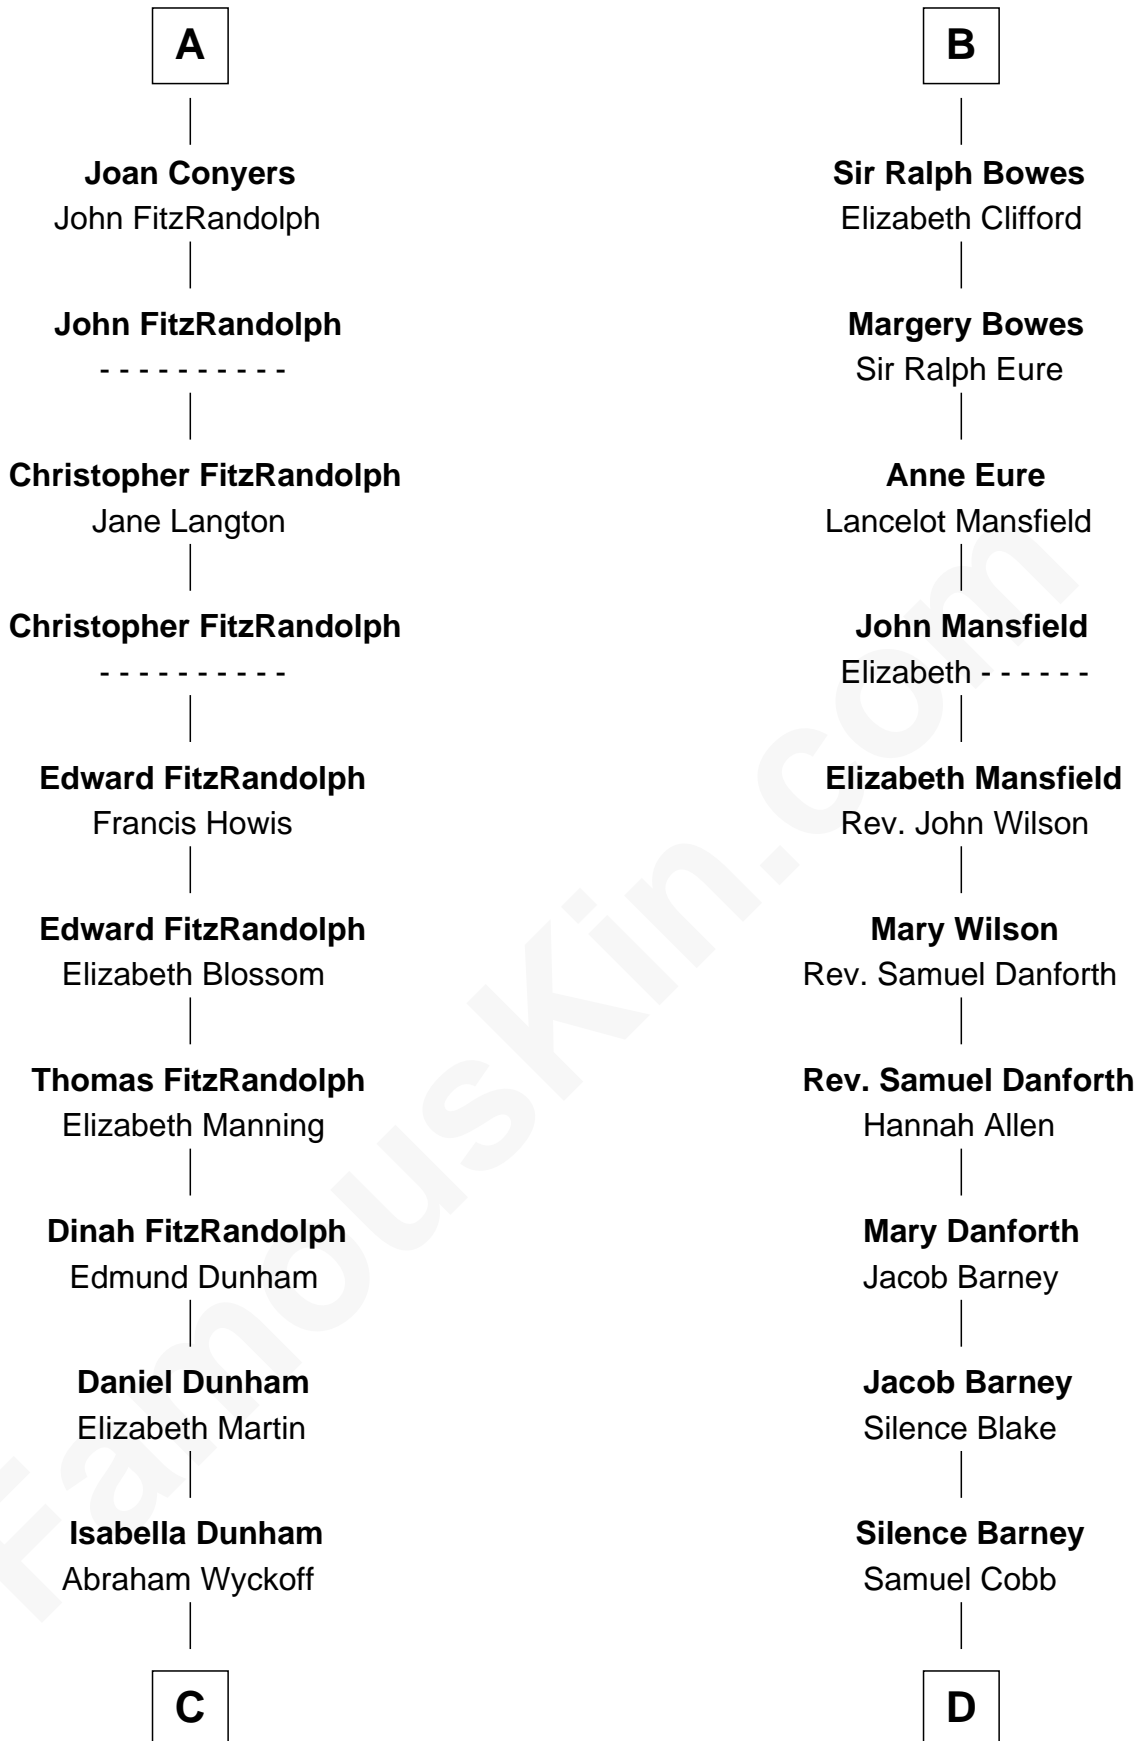

**FamousKin.com**  
**Relationship Chart of**  
**Georgia O'Keeffe**  
*American Artist*

20th cousin 1 time removed of

**Sandra Day O'Connor**  
*First Female U.S. Supreme Court Justice*

**C**

**Charles Wyckoff**  
Alletta Maria Field

**Isabella Wyckoff**  
George Victor Totto

**Ida Ten Eyck Totto**  
Francis Calyxtus O'Keeffe

**Georgia O'Keeffe**  
*American Artist*

**D**

**Lettice Carlyle Cobb**  
Luke Day

**Hollis Day**  
Eliza L. Flanders

**Henry Clay Day**  
Alice Edith Hilton

**Henry R. Day**  
Ada Mae Wilkey

**Sandra Day O'Connor**  
*U.S. Supreme Court Justice*