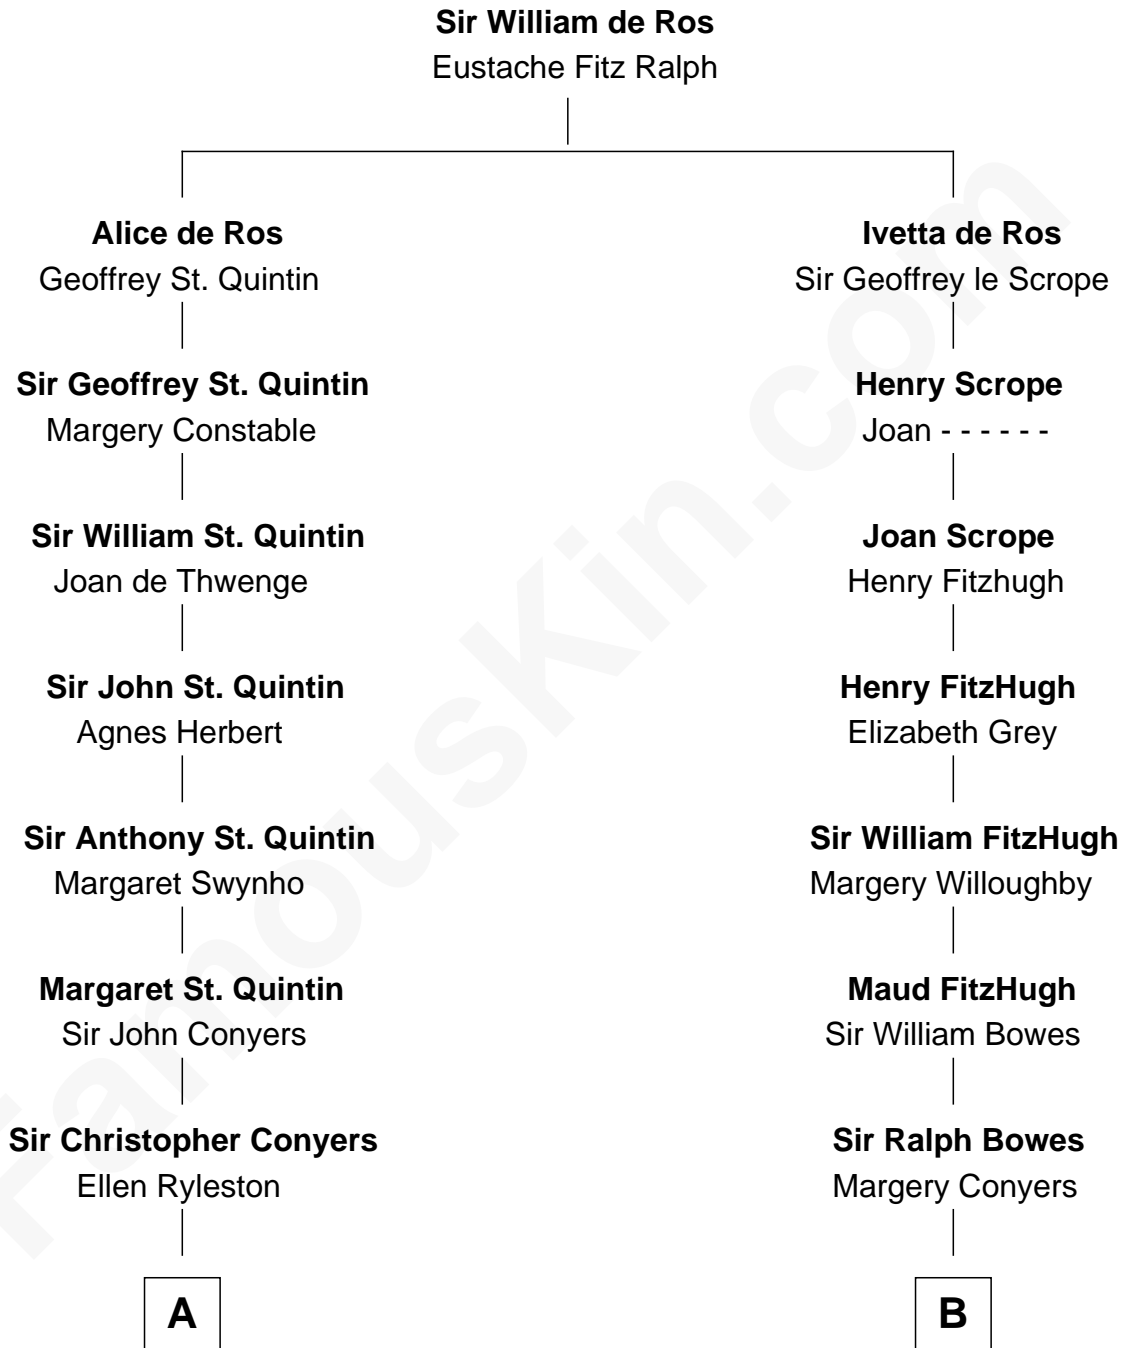

**FamousKin.com**  
**Relationship Chart of**  
**Georgia O'Keeffe**  
*American Artist*

20th cousin 1 time removed of

**Sandra Day O'Connor**  
*First Female U.S. Supreme Court Justice*

**C**

**Charles Wyckoff**  
Alletta Maria Field

**Isabella Wyckoff**  
George Victor Totto

**Ida Ten Eyck Totto**  
Francis Calyxtus O'Keeffe

**Georgia O'Keeffe**  
*American Artist*

**D**

**Lettice Carlyle Cobb**  
Luke Day

**Hollis Day**  
Eliza L. Flanders