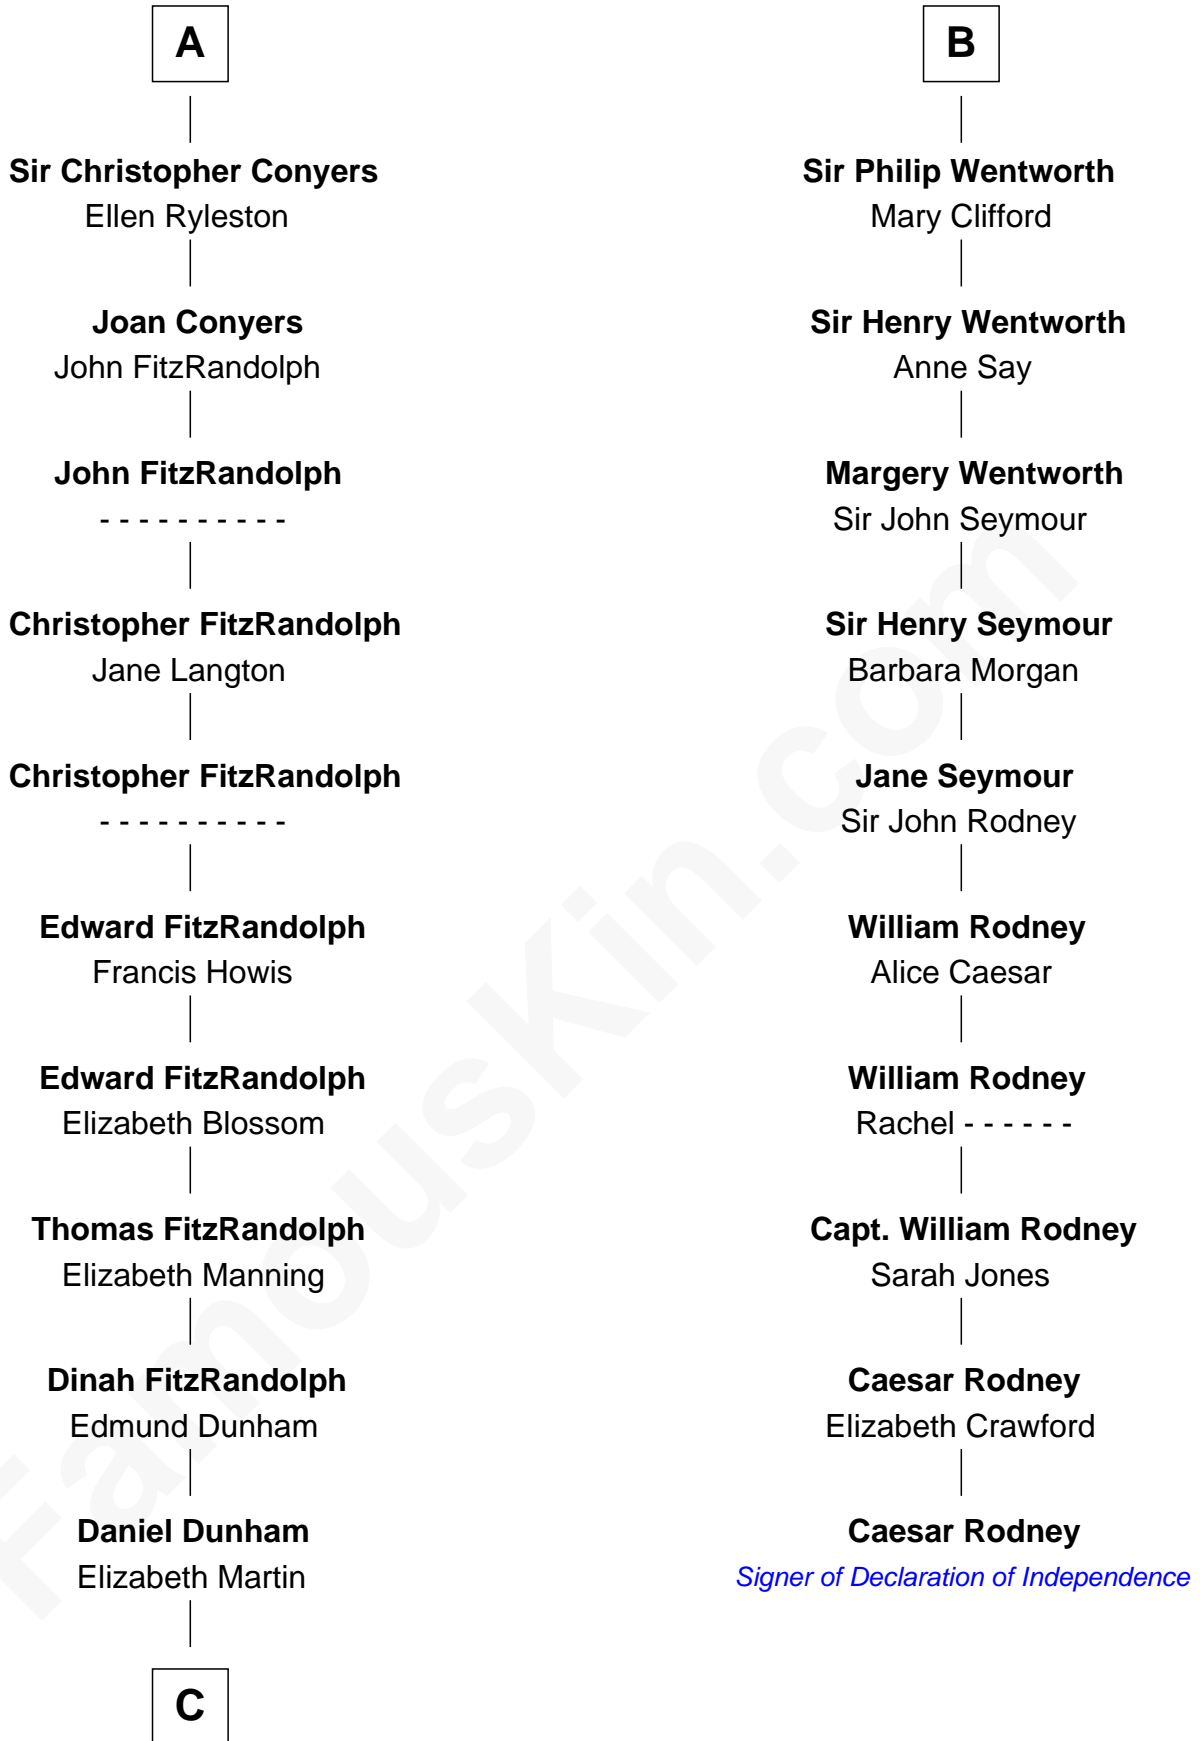

FamousKin.com
Relationship Chart of
Georgia O'Keeffe
American Artist

16th cousin 5 times removed of

Caesar Rodney
Signer of the Declaration of Independence

C

—
Isabella Dunham

Abraham Wyckoff

—
Charles Wyckoff

Alletta Maria Field

—
Isabella Wyckoff

George Victor Totto

—
Ida Ten Eyck Totto

Francis Calyxtus O'Keeffe

—
Georgia O'Keeffe

American Artist

FamousKin.com