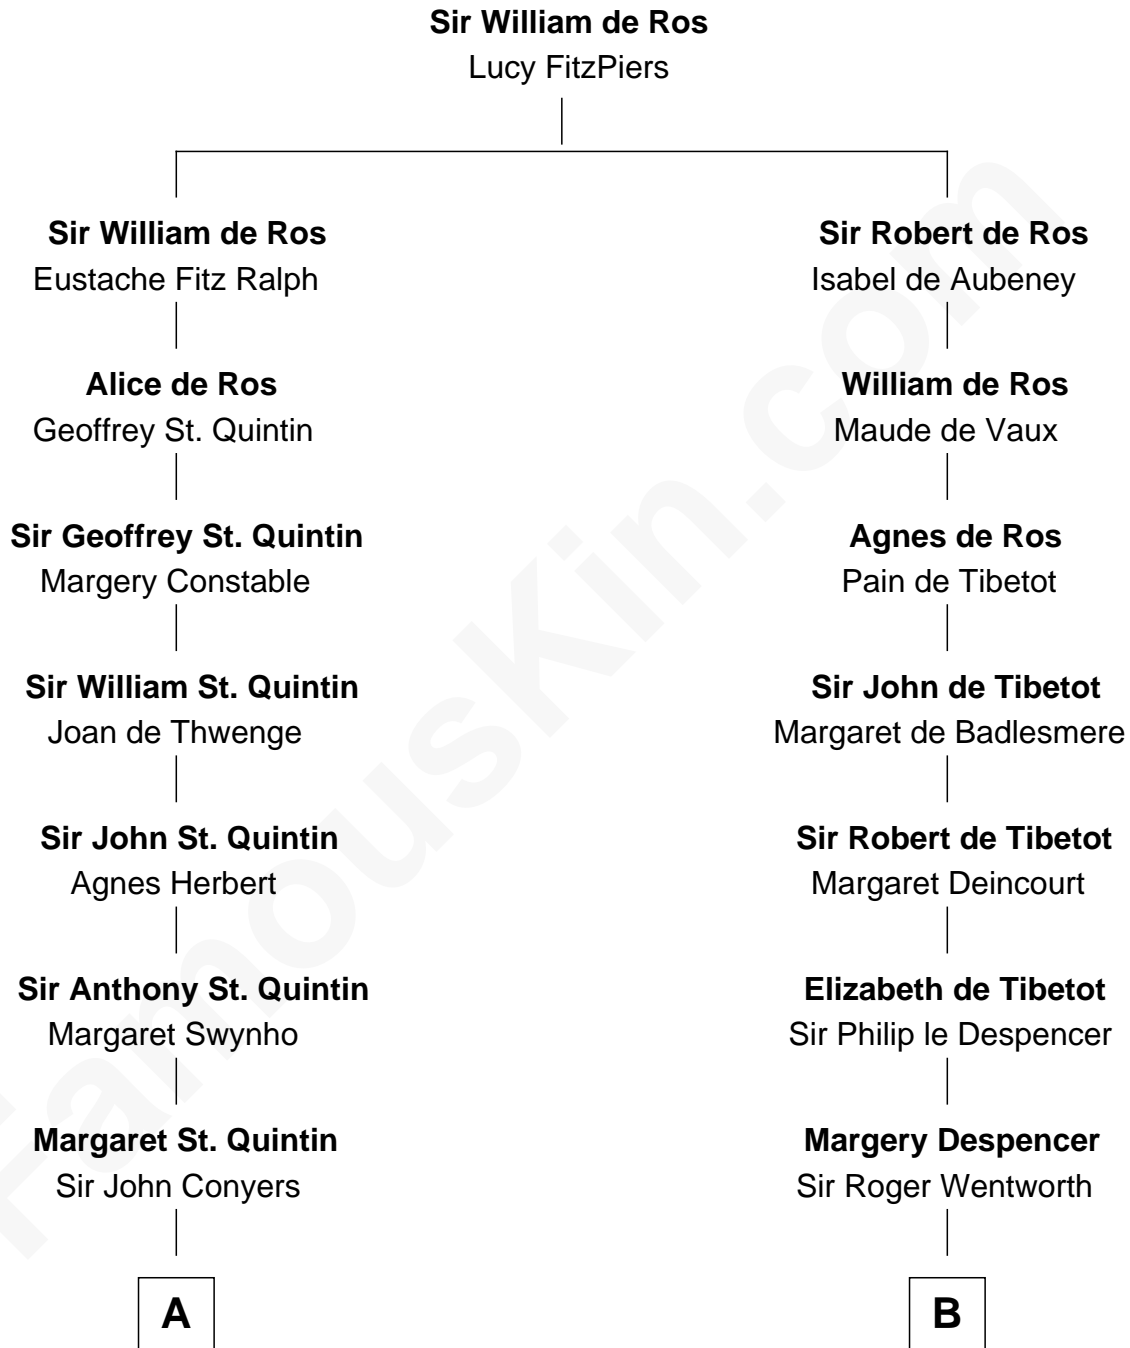

FamousKin.com
Relationship Chart of
Georgia O'Keeffe
American Artist

16th cousin 5 times removed of

Caesar Rodney
Signer of the Declaration of Independence

C

—
Isabella Dunham

Abraham Wyckoff

—
Charles Wyckoff

Alletta Maria Field

—
Isabella Wyckoff

George Victor Totto

—
Ida Ten Eyck Totto

Francis Calyxtus O'Keeffe

—
Georgia O'Keeffe

American Artist

FamousKin.com