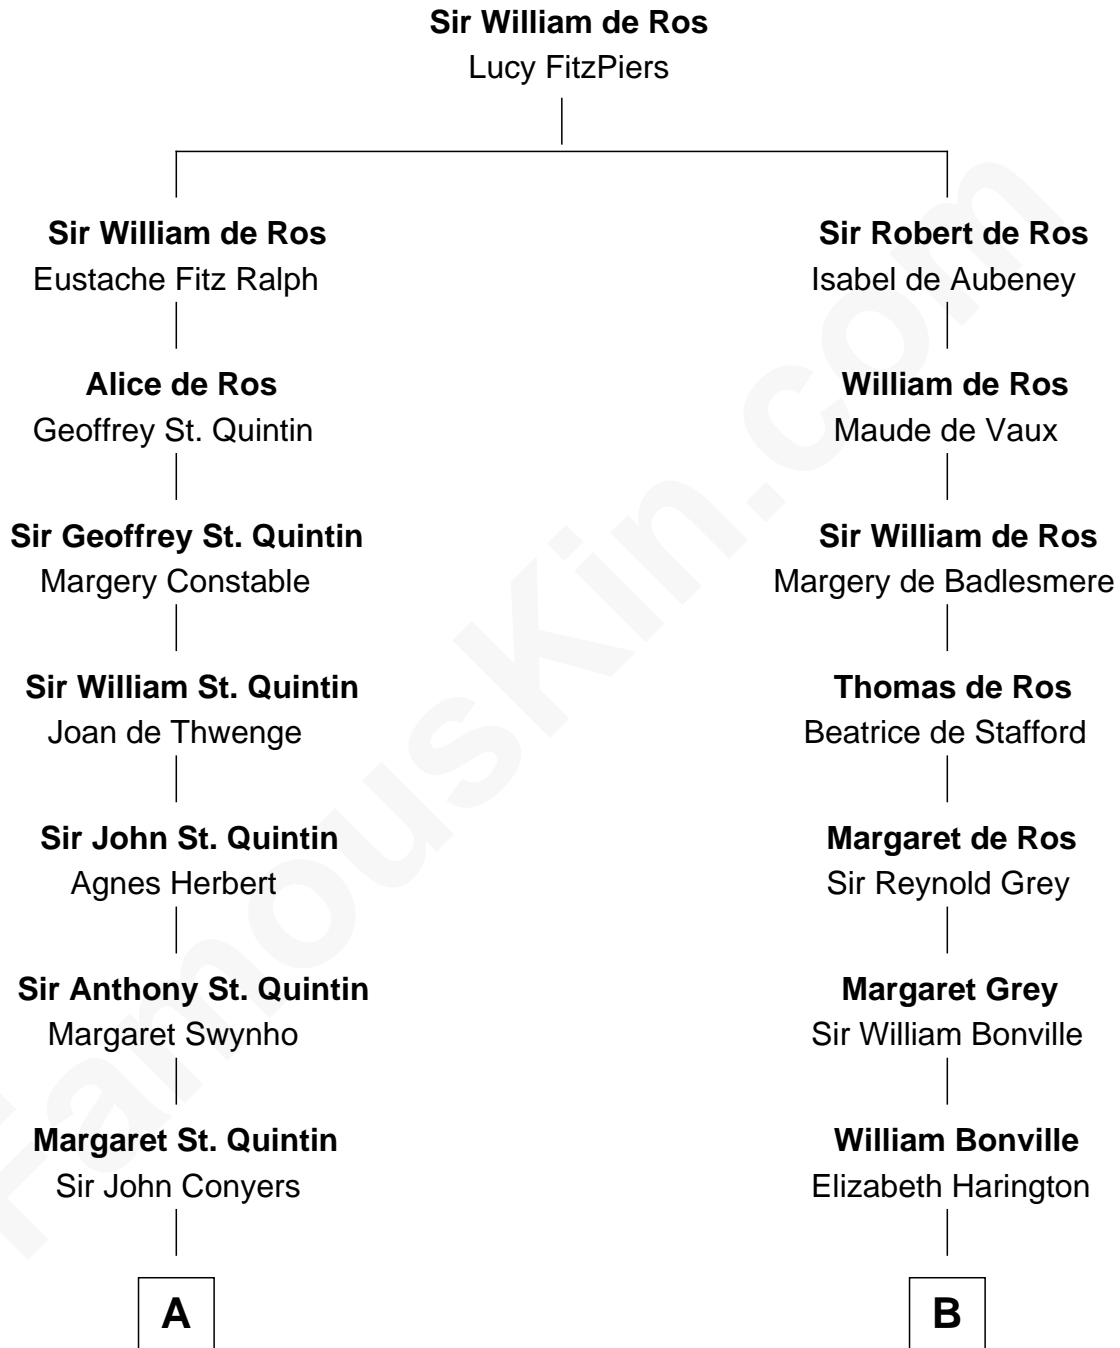

**FamousKin.com**  
**Relationship Chart of**  
**Georgia O'Keeffe**  
*American Artist*

**20th cousin 1 time removed of**  
**Colonel Robert Gould Shaw**  
*U.S. Civil War leader of film "Glory" fame*

**C**

**Isabella Dunham**

Abraham Wyckoff

**Charles Wyckoff**

Alletta Maria Field

**Isabella Wyckoff**

George Victor Totto

**Ida Ten Eyck Totto**

**Francis George Shaw**

Sarah Blake Sturgis

**Colonel Robert Gould Shaw**

*Main character in film "Glory"*