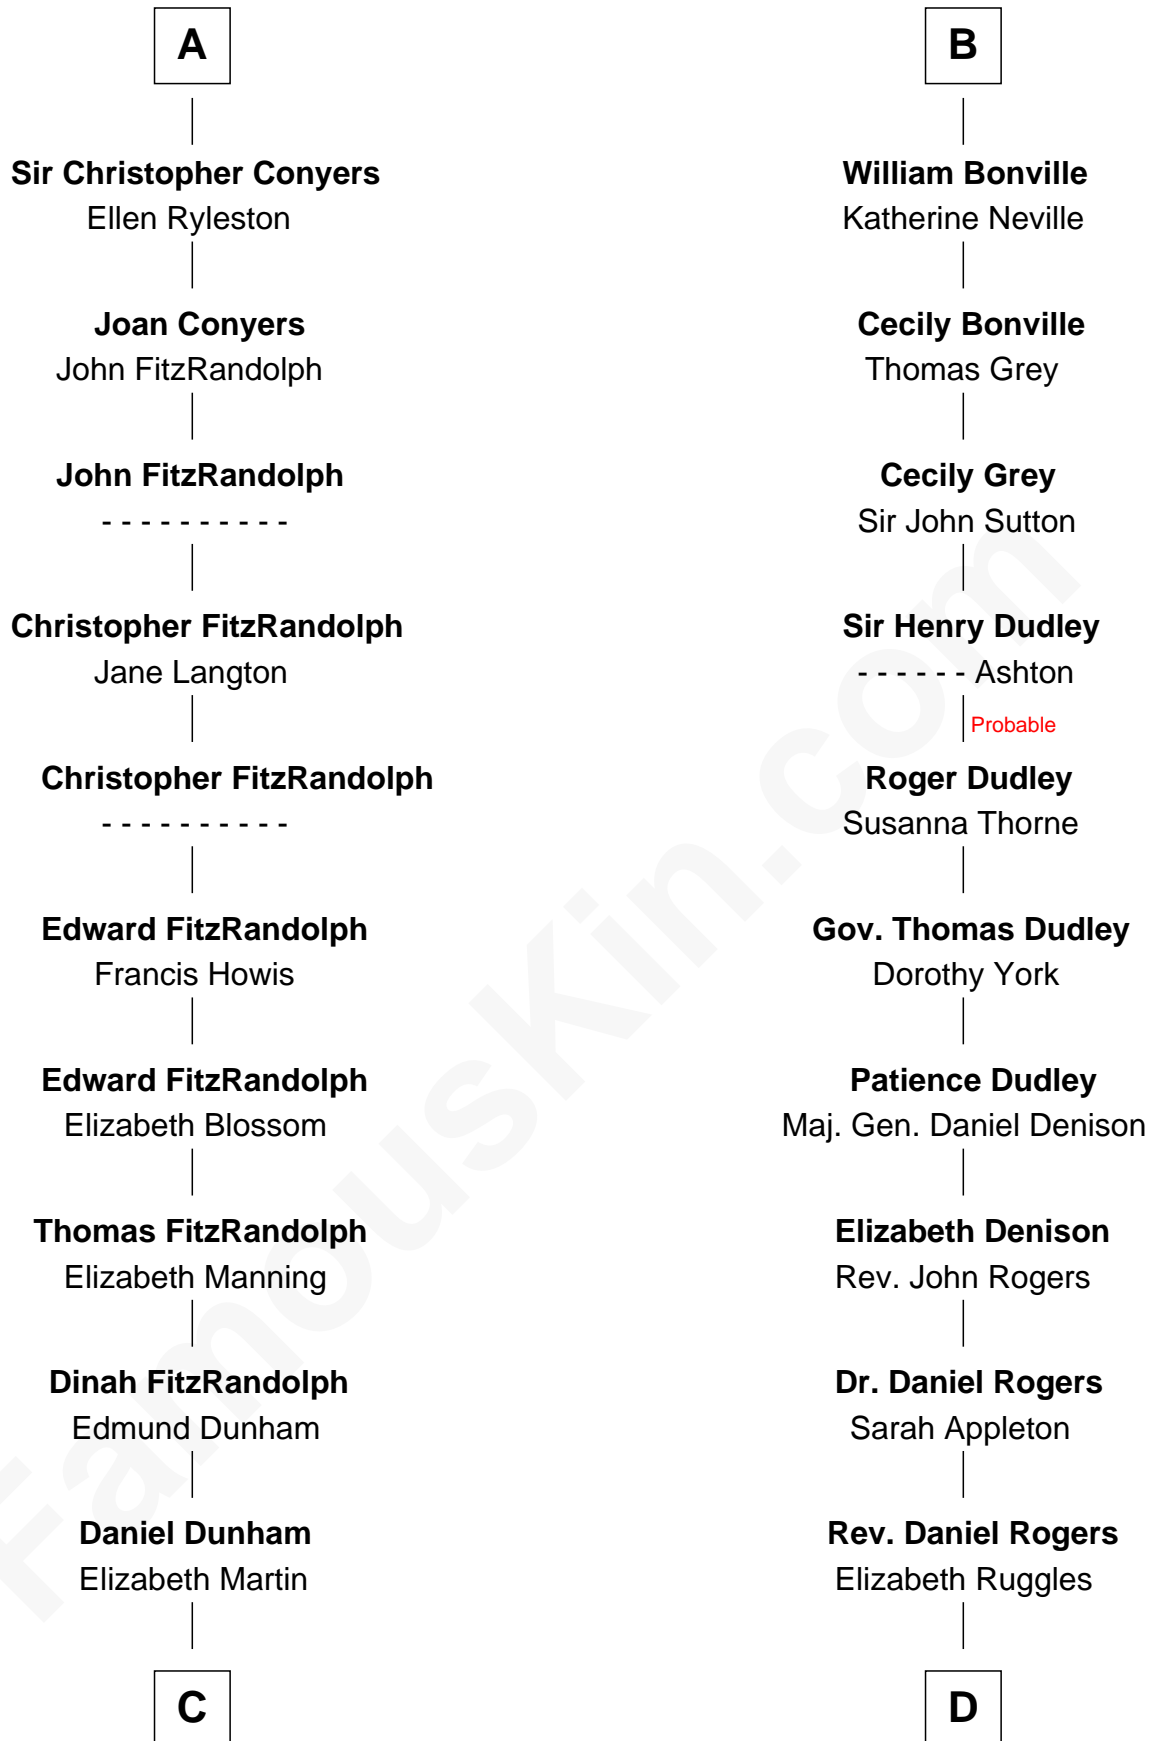

**FamousKin.com**  
**Relationship Chart of**  
**Georgia O'Keeffe**  
*American Artist*

**20th cousin 1 time removed of**  
**Colonel Robert Gould Shaw**  
*U.S. Civil War leader of film "Glory" fame*

**C**

**Isabella Dunham**

Abraham Wyckoff

**Charles Wyckoff**

Alletta Maria Field

**Isabella Wyckoff**

George Victor Totto

**Ida Ten Eyck Totto**

Francis Calyxtus O'Keeffe

**Georgia O'Keeffe**

*American Artist*

**D**

**Sarah Rogers**

Samuel Parkman

**Elizabeth Willard Parkman**

Robert Gould Shaw

**Francis George Shaw**

Sarah Blake Sturgis

**Colonel Robert Gould Shaw**

*Main character in film "Glory"*