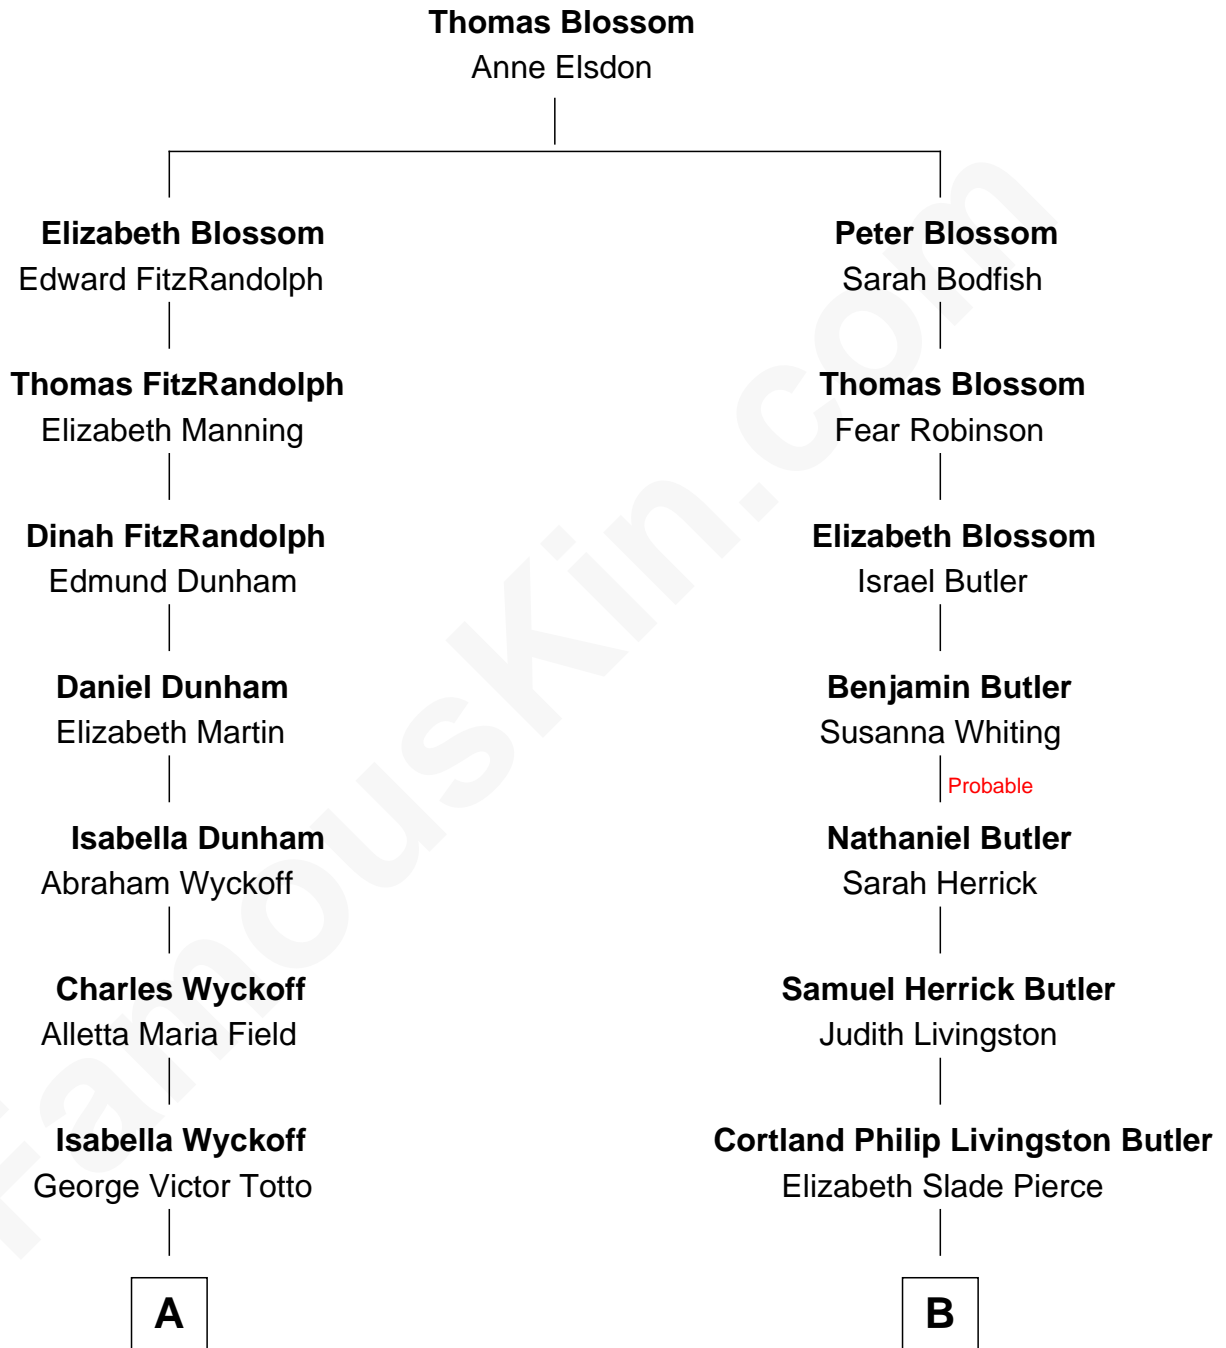

FamousKin.com
Relationship Chart of
Georgia O'Keeffe
American Artist

8th cousin 2 times removed of
George H. W. Bush
41st U.S. President

A

Ida Ten Eyck Totto
Francis Calyxtus O'Keeffe

Georgia O'Keeffe
American Artist

B

Mary Elizabeth Butler
Robert Emmet Sheldon

Flora Sheldon
Samuel Prescott Bush

Prescott Sheldon Bush
Dorothy Wear Walker

George H. W. Bush
41st U.S. President

FamousKin.com