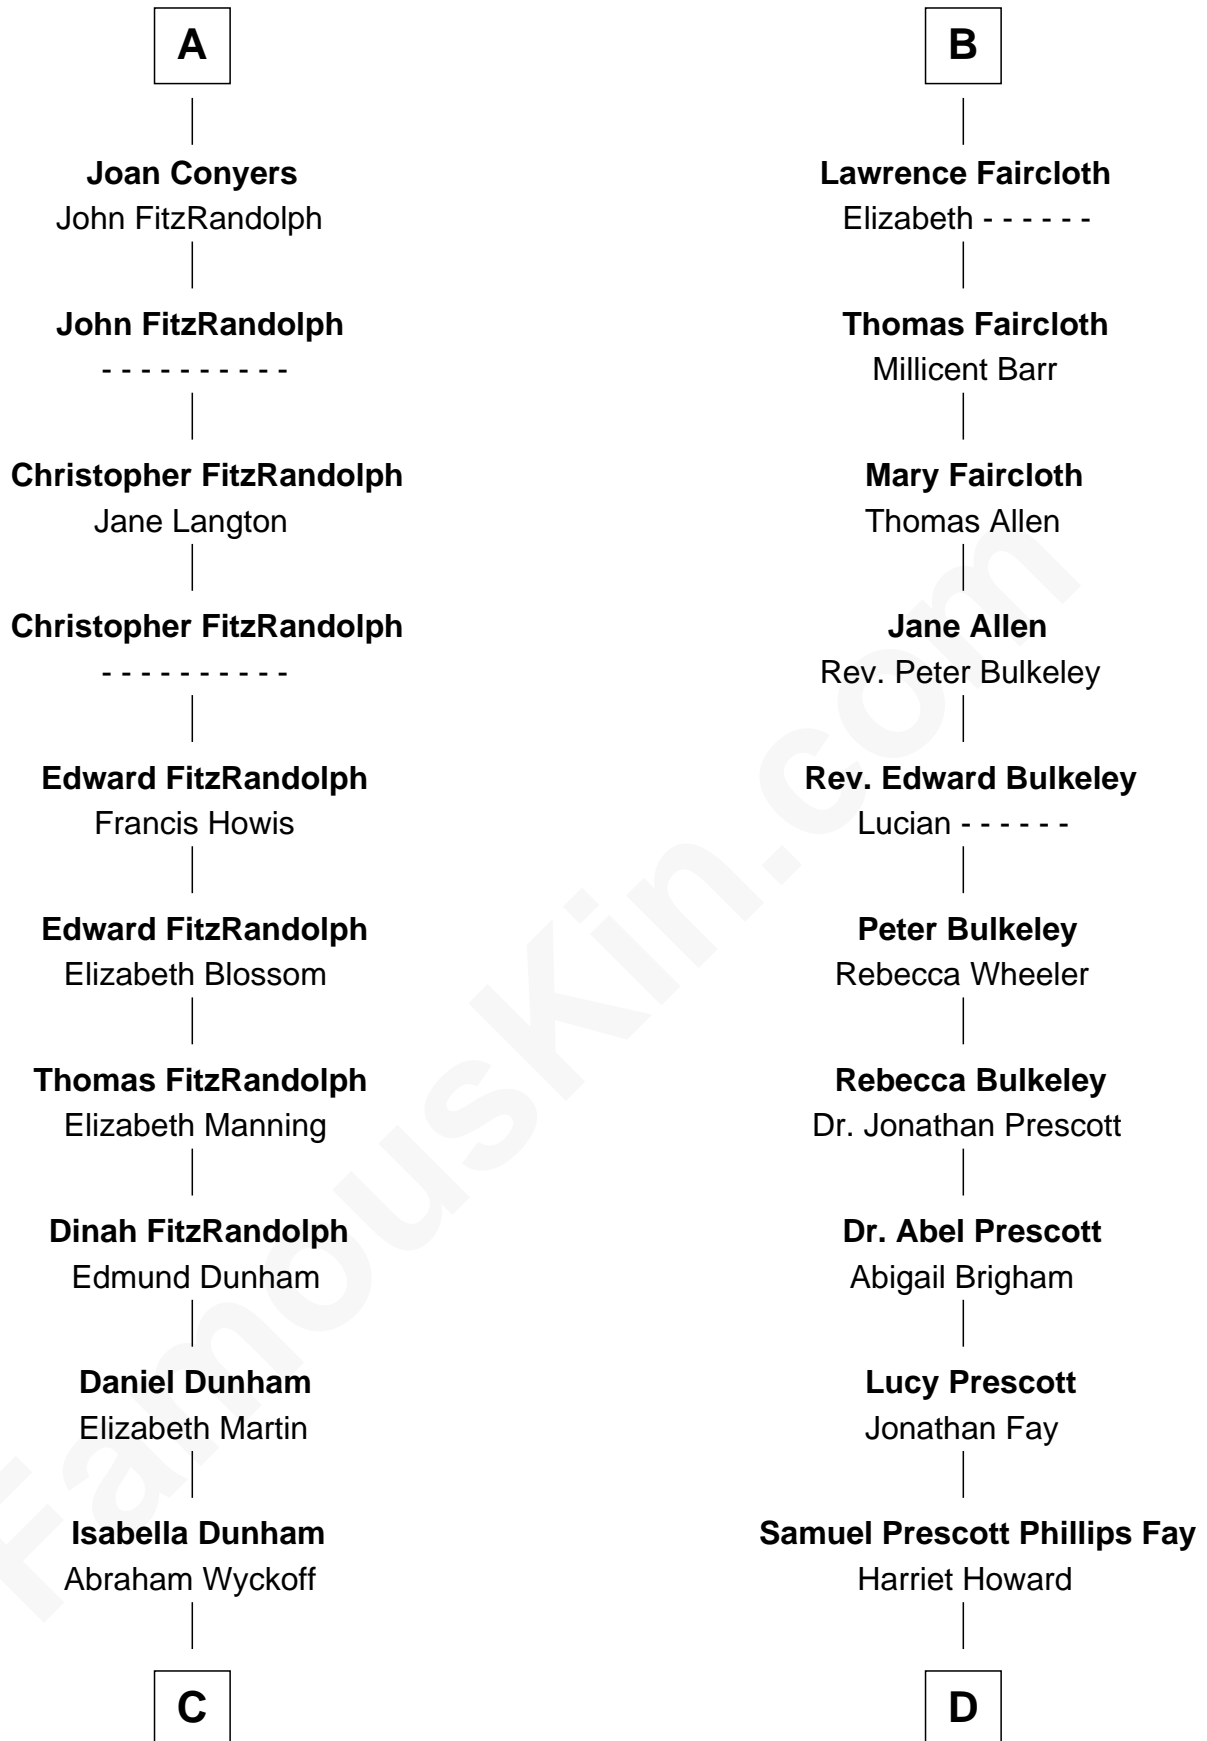

FamousKin.com
Relationship Chart of
Georgia O'Keeffe
American Artist

20th cousin 1 time removed of
George H. W. Bush
41st U.S. President

C

Charles Wyckoff
Alletta Maria Field

Isabella Wyckoff
George Victor Totto

Ida Ten Eyck Totto
Francis Calyxtus O'Keeffe

Georgia O'Keeffe
American Artist

D

Samuel Howard Fay
Susan Montfort Shellman

Harriet Eleanor Fay
Rev. James Smith Bush

Samuel Prescott Bush
Flora Sheldon

Prescott Sheldon Bush
Dorothy Wear Walker