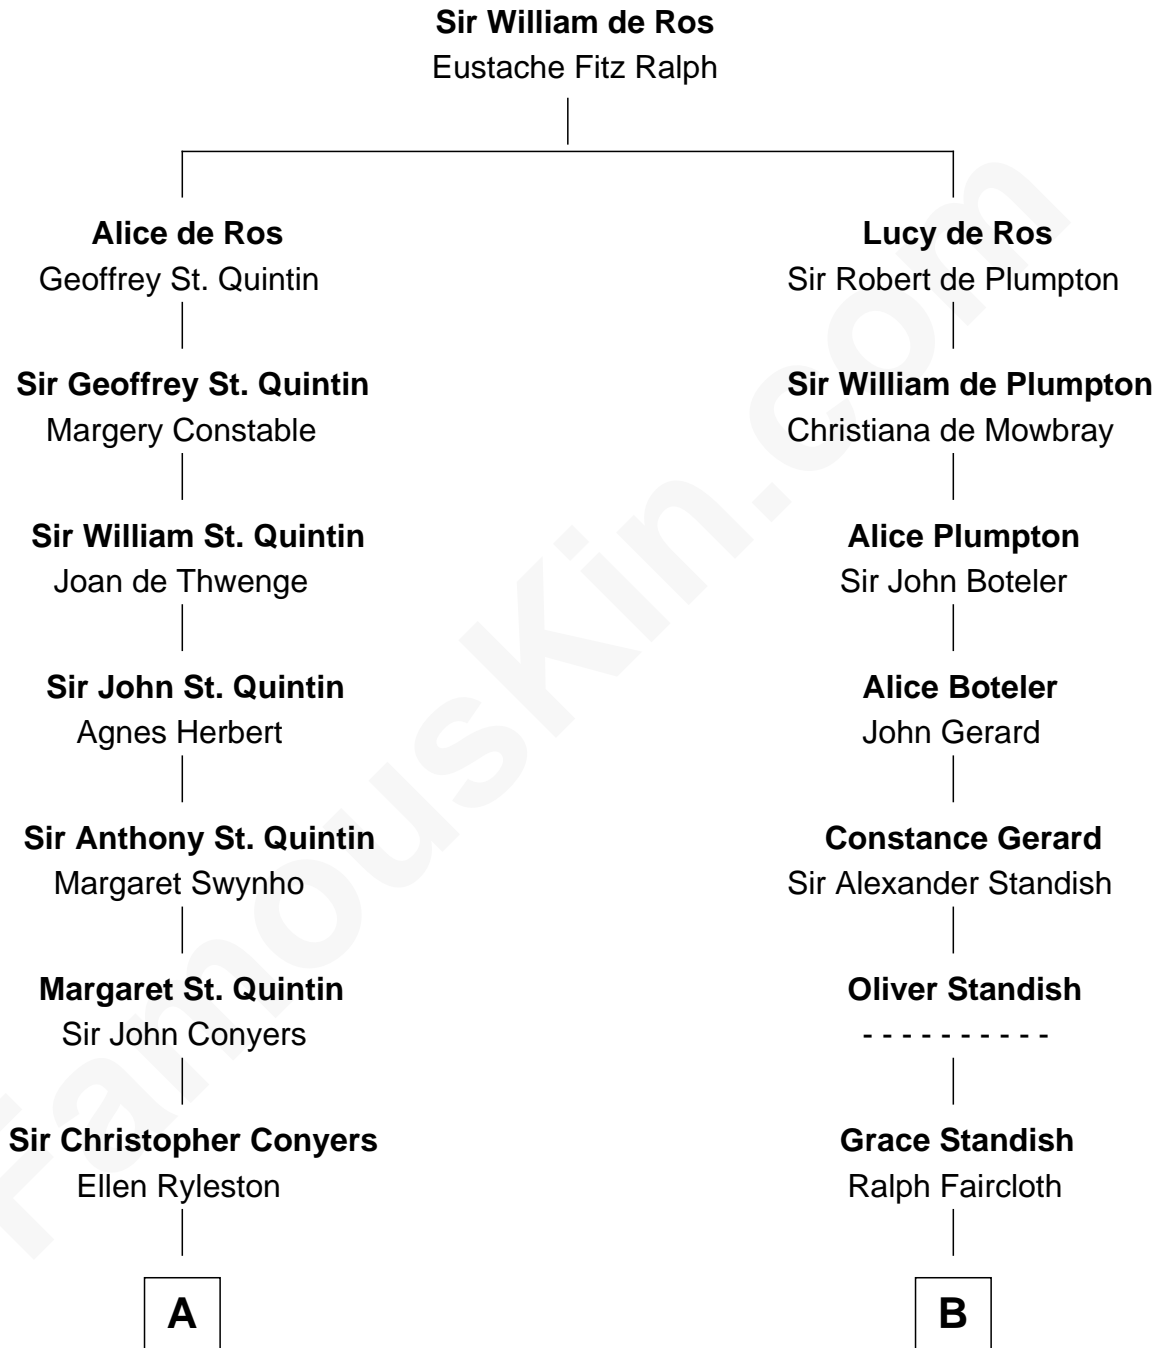

FamousKin.com
Relationship Chart of
Georgia O'Keeffe
American Artist

20th cousin 1 time removed of
George H. W. Bush
41st U.S. President

C

Charles Wyckoff
Alletta Maria Field

Isabella Wyckoff
George Victor Totto

Ida Ten Eyck Totto
Francis Calyxtus O'Keeffe

Georgia O'Keeffe
American Artist

D

Samuel Howard Fay
Susan Montfort Shellman

Harriet Eleanor Fay
Rev. James Smith Bush

Samuel Prescott Bush
Flora Sheldon

Prescott Sheldon Bush
Dorothy Wear Walker

George H. W. Bush
41st U.S. President