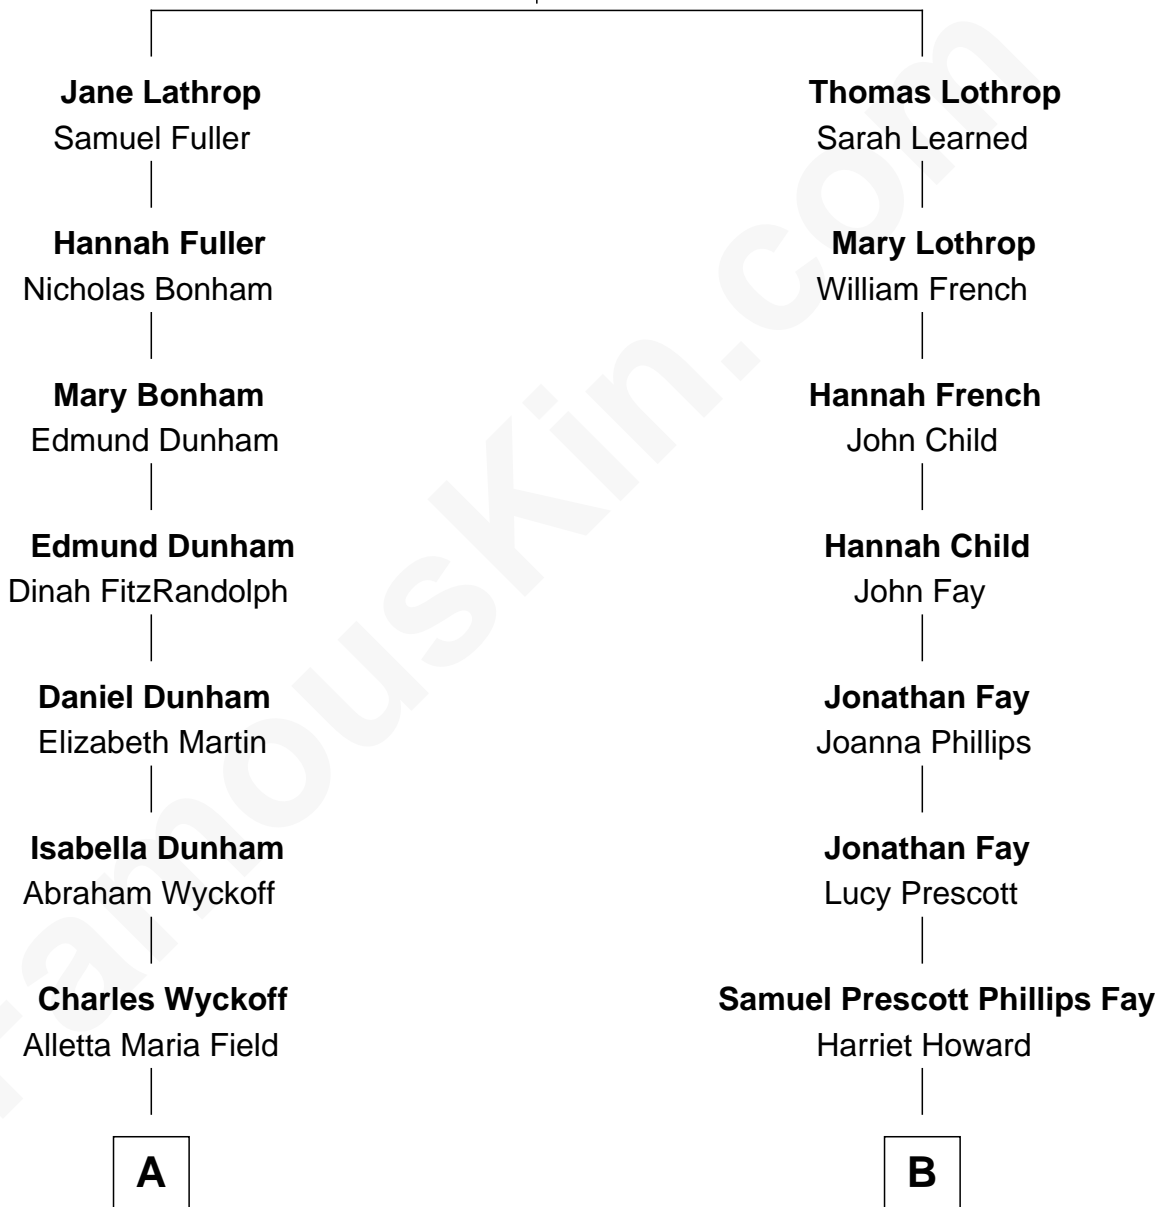

# FamousKin.com Relationship Chart of

**Georgia O'Keeffe**

*American Artist*

9th cousin 2 times removed of

**George H. W. Bush**

*41st U.S. President*

**John Lothrop**

Hannah House

**A**

**Isabella Wyckoff**  
George Victor Totto

**Ida Ten Eyck Totto**  
Francis Calyxtus O'Keeffe

**Georgia O'Keeffe**  
*American Artist*

**B**

**Samuel Howard Fay**  
Susan Montfort Shellman

**Harriet Eleanor Fay**  
Rev. James Smith Bush

**Samuel Prescott Bush**  
Flora Sheldon

**Prescott Sheldon Bush**  
Dorothy Wear Walker

**George H. W. Bush**  
*41st U.S. President*