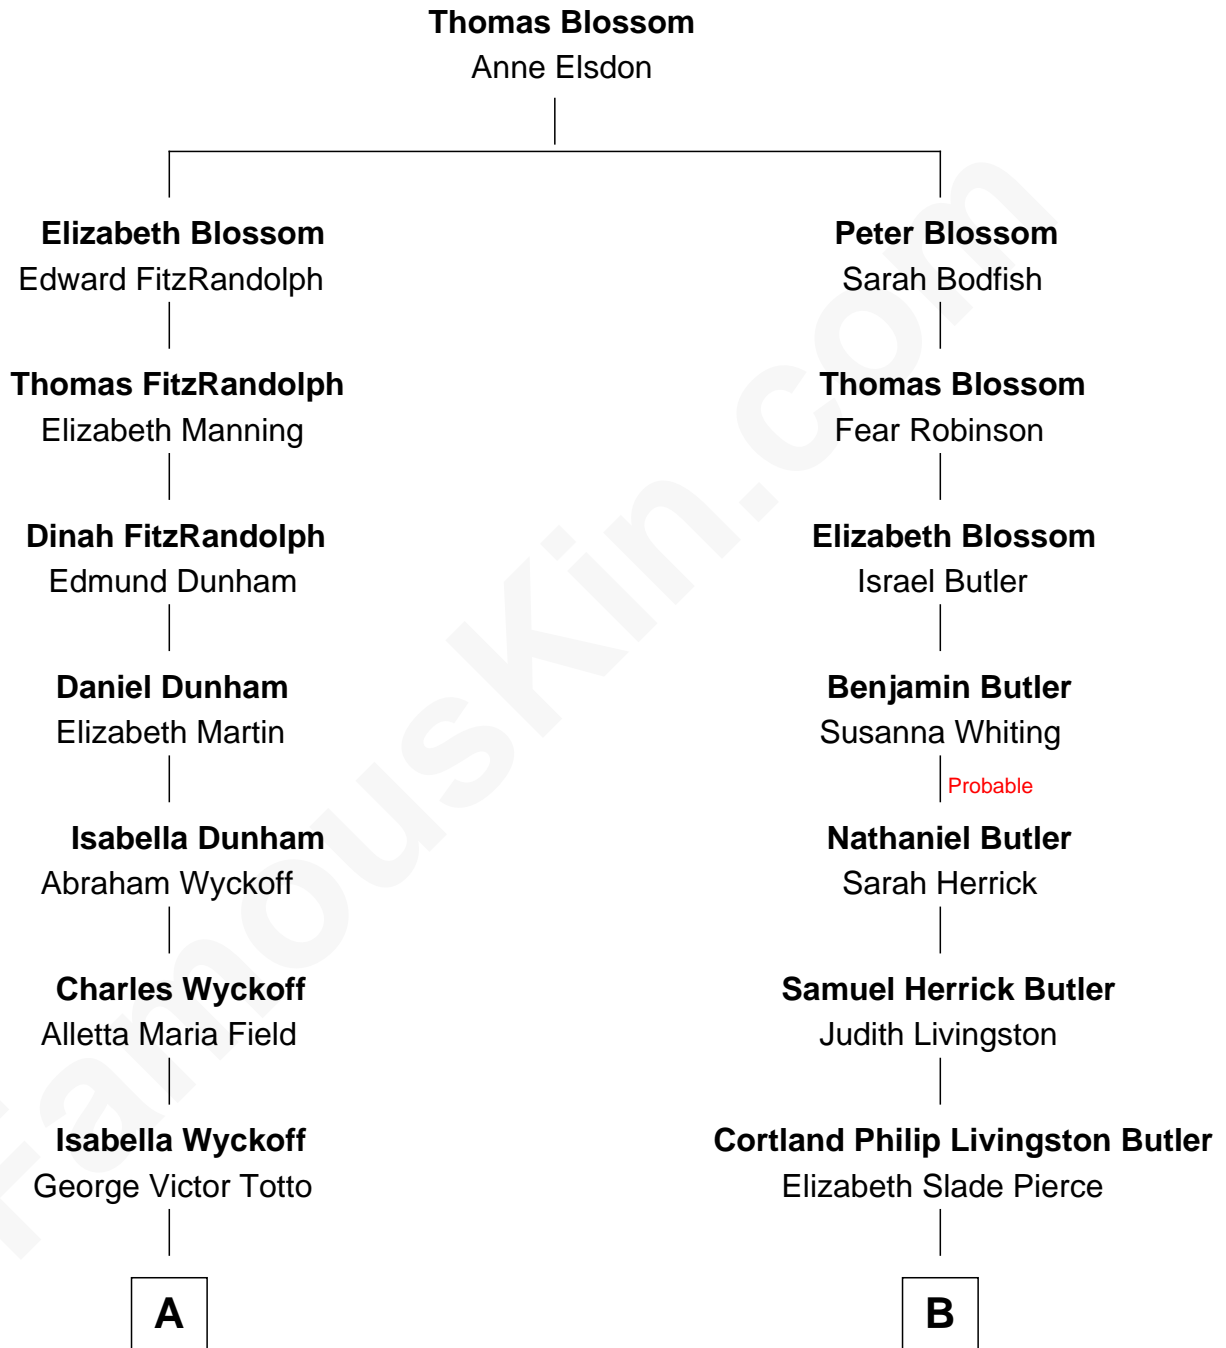

FamousKin.com
Relationship Chart of
Georgia O'Keeffe
American Artist

8th cousin 3 times removed of
George W. Bush
43rd U.S. President

A

Ida Ten Eyck Totto
Francis Calyxtus O'Keeffe

Georgia O'Keeffe
American Artist

B

Mary Elizabeth Butler
Robert Emmet Sheldon

Flora Sheldon
Samuel Prescott Bush

Prescott Sheldon Bush
Dorothy Wear Walker

George Herbert Walker Bush
Barbara Pierce

George W. Bush
43rd U.S. President