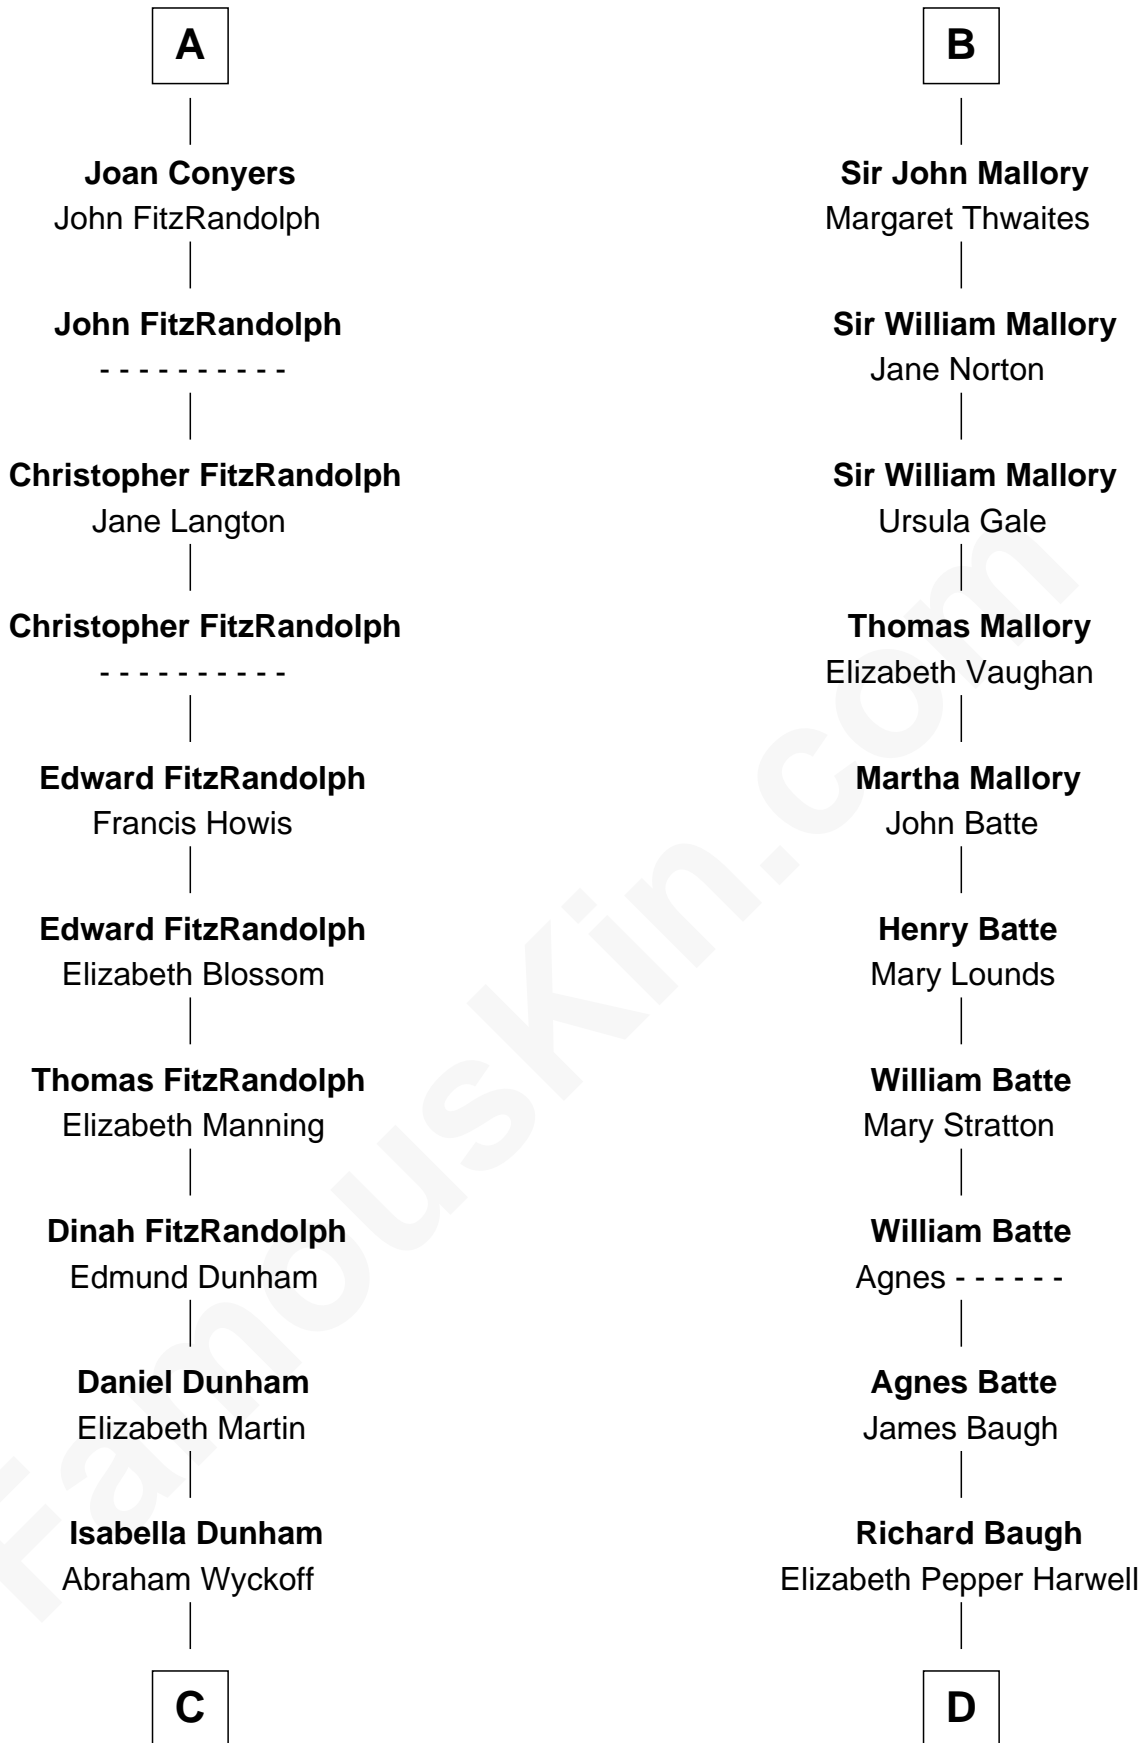

FamousKin.com
Relationship Chart of
Georgia O'Keeffe
American Artist

20th cousin 1 time removed of
Liza Minnelli
Singer and Actress

C

Charles Wyckoff
Alletta Maria Field

Isabella Wyckoff
George Victor Totto

Ida Ten Eyck Totto
Francis Calyxtus O'Keeffe

Georgia O'Keeffe
American Artist

D

John Aldridge Baugh
Mary Ann Marable

Elizabeth Baugh
William Tecumseh Gumm

Francis Avent Gumm
Ethel Marian Milne

Frances Ethel Gumm
Vincent Minnelli