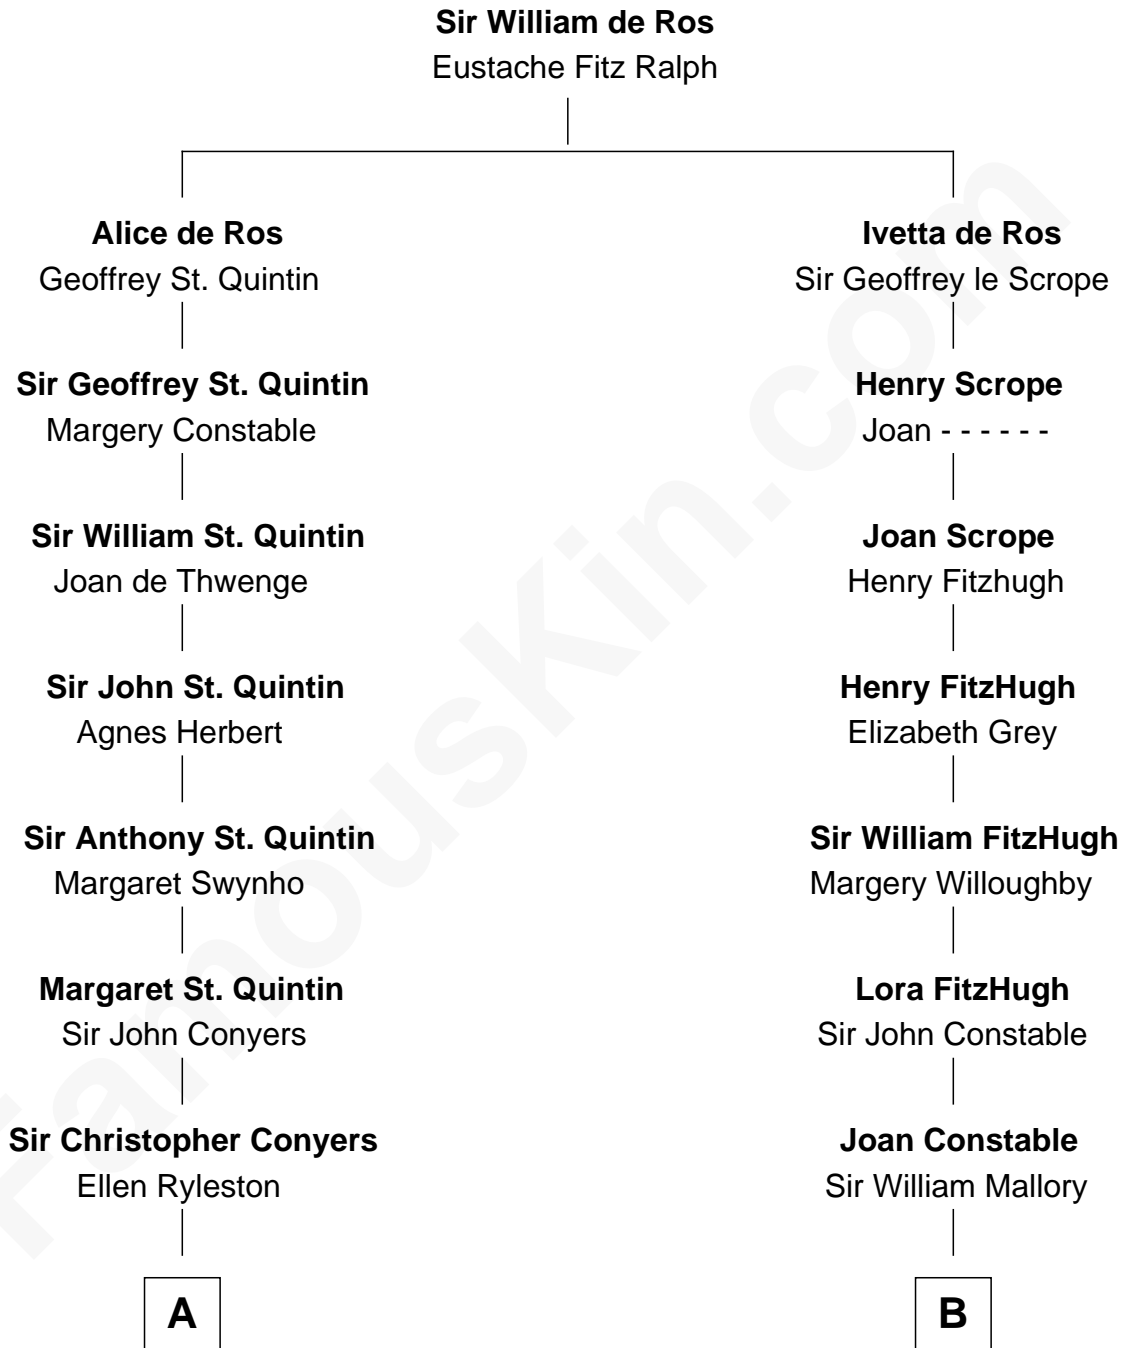

FamousKin.com
Relationship Chart of
Georgia O'Keeffe
American Artist

20th cousin 1 time removed of
Liza Minnelli
Singer and Actress

C

Charles Wyckoff
Alletta Maria Field

Isabella Wyckoff
George Victor Totto

Ida Ten Eyck Totto
Francis Calyxtus O'Keeffe

Georgia O'Keeffe
American Artist

D

John Aldridge Baugh
Mary Ann Marable

Elizabeth Baugh
William Tecumseh Gumm

Francis Avent Gumm
Ethel Marian Milne

Frances Ethel Gumm
Vincent Minnelli