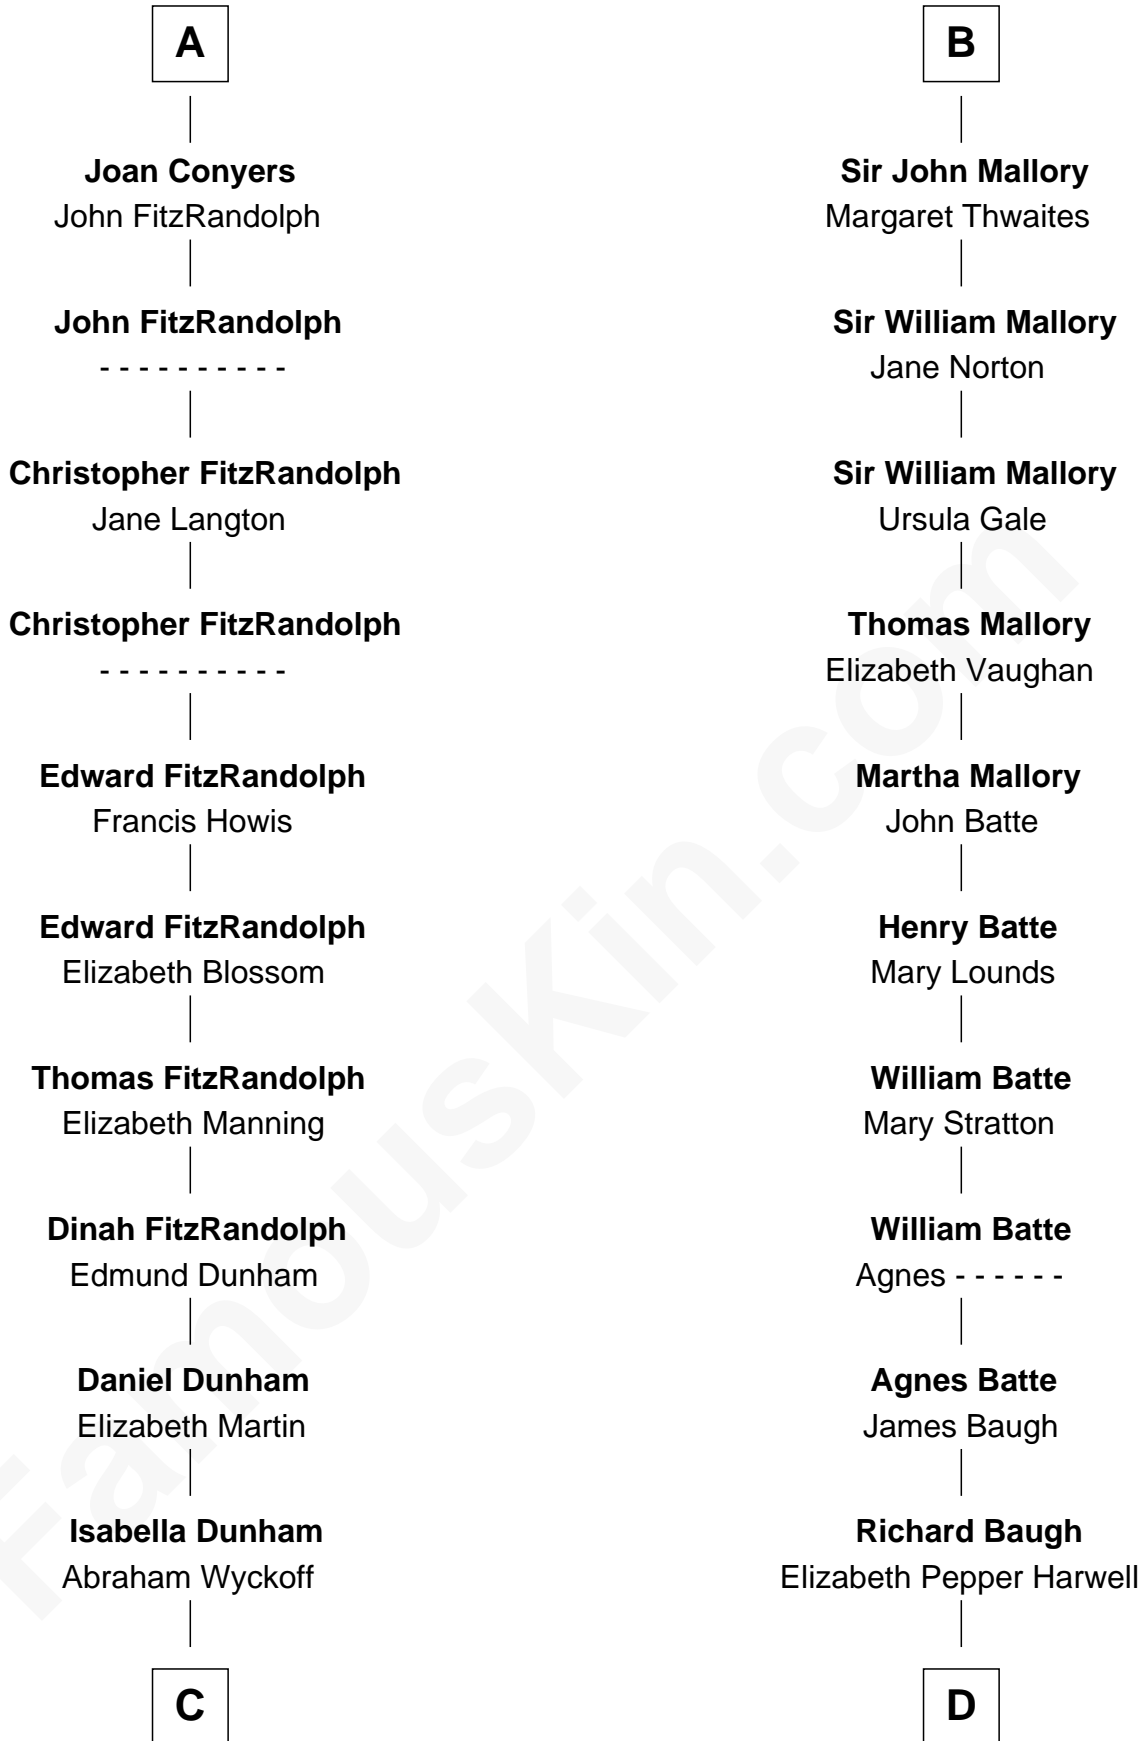

# FamousKin.com Relationship Chart of

**Georgia O'Keeffe**

*American Artist*

20th cousin of

**Judy Garland**

*Singer and Movie Actress*

**Sir William de Ros**

Eustache Fitz Ralph

**C**

**Charles Wyckoff**  
Alletta Maria Field

**Isabella Wyckoff**  
George Victor Totto

**Ida Ten Eyck Totto**  
Francis Calyxtus O'Keeffe

**Georgia O'Keeffe**  
*American Artist*

**D**

**John Aldridge Baugh**  
Mary Ann Marable

**Elizabeth Baugh**  
William Tecumseh Gumm

**Francis Avent Gumm**  
Ethel Marian Milne

**Judy Garland**  
*Singer and Movie Actress*