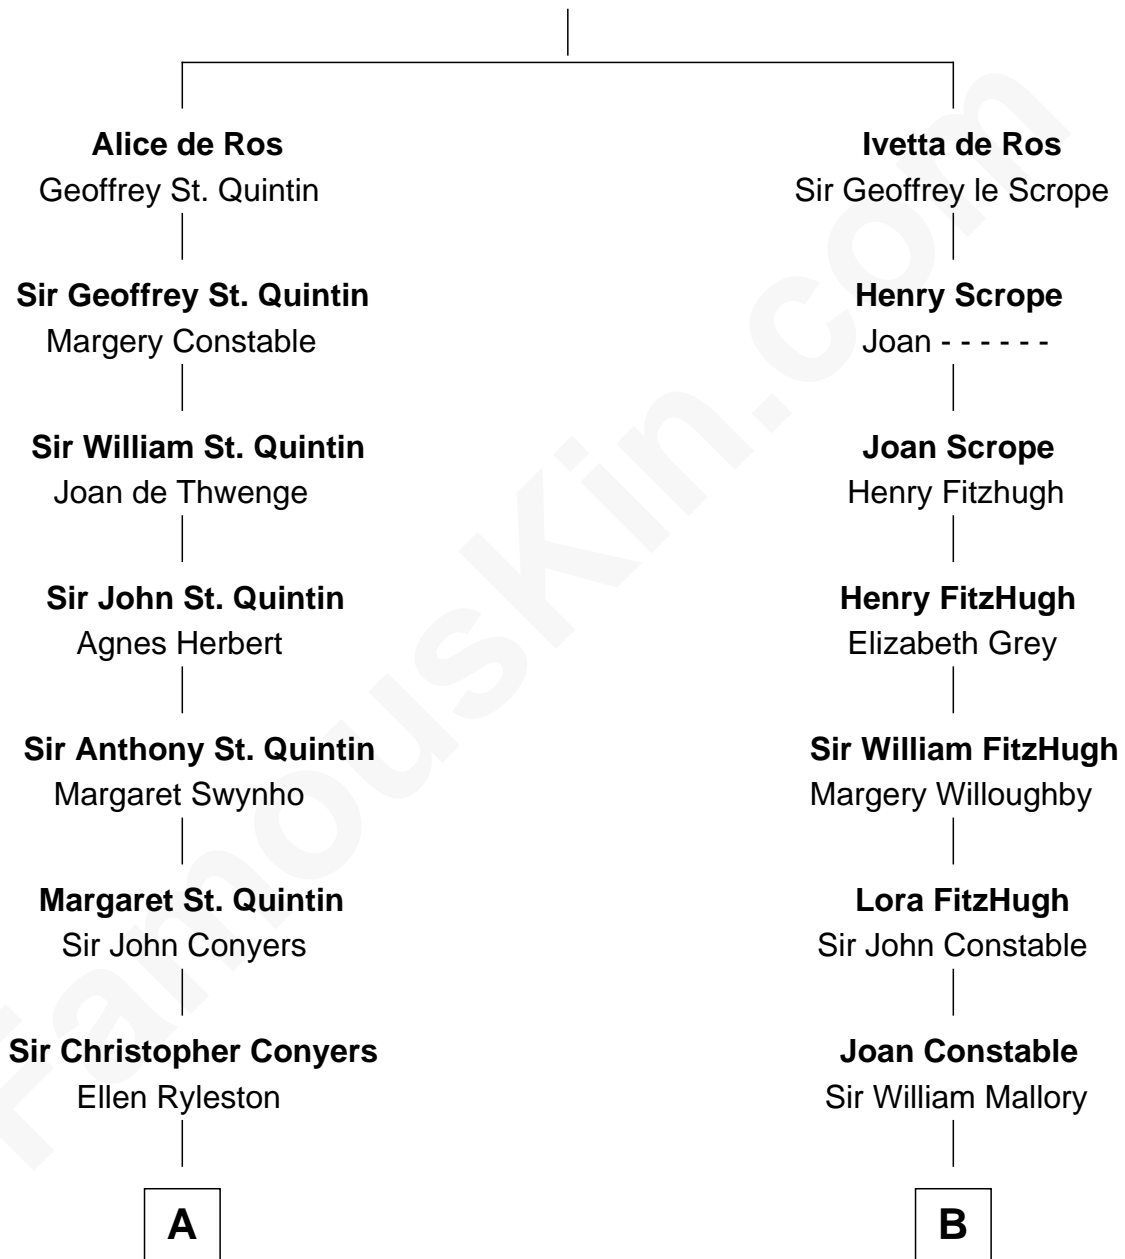

# FamousKin.com Relationship Chart of

**Georgia O'Keeffe**

*American Artist*

20th cousin of

**Judy Garland**

*Singer and Movie Actress*

**Sir William de Ros**

Eustache Fitz Ralph

**C**

**Charles Wyckoff**  
Alletta Maria Field

**Isabella Wyckoff**  
George Victor Totto

**Ida Ten Eyck Totto**  
Francis Calyxtus O'Keeffe

**Georgia O'Keeffe**  
*American Artist*

**D**

**John Aldridge Baugh**  
Mary Ann Marable